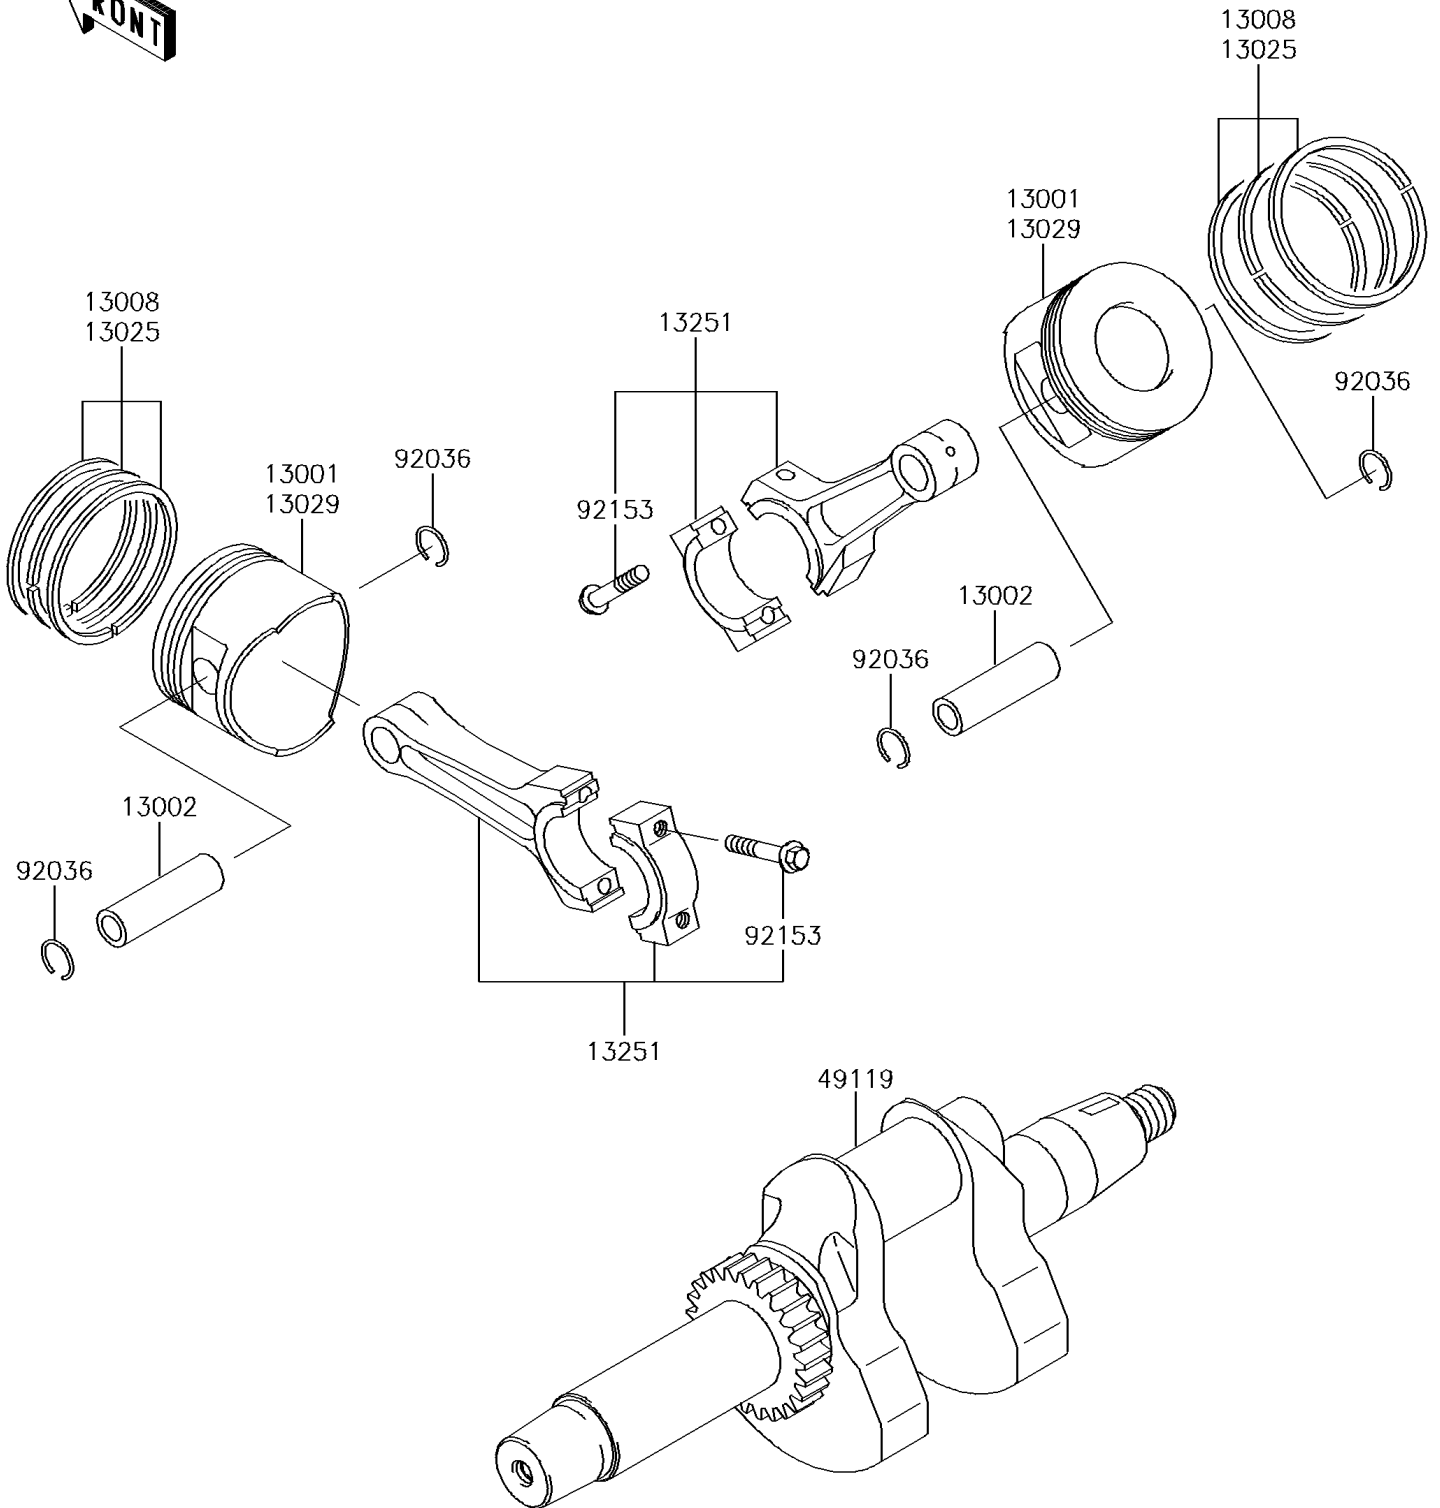

2017 MULE™ 4010 4x4 SE PARTS DIAGRAM

Crankshaft/Piston(s)

E1320

2017 MULE™ 4010 4x4 SE PARTS LIST

Crankshaft/Piston(s)

ITEM NAME	PART NUMBER	QUANTITY
PISTON-ENGINE,STD (Ref # 13001)	13001-2210	2
PIN-PISTON (Ref # 13002)	13002-1013	2
RING-SET-PISTON,STD (Ref # 13008)	13008-6025	2
RING-SET-PISTON L,0.50 (Ref # 13025)	13025-6008	AR
PISTON-ENGINE L,0.50 (Ref # 13029)	13029-0033	AR
ROD-ASSY-CONNECTING (Ref # 13251)	13251-0034	2
CRANKSHAFT-ASSY (Ref # 49119)	49119-0015	1
RING-SNAP,PISTON PIN (Ref # 92036)	92036-021	4
BOLT,7X35.2 (Ref # 92153)	92153-2054	4