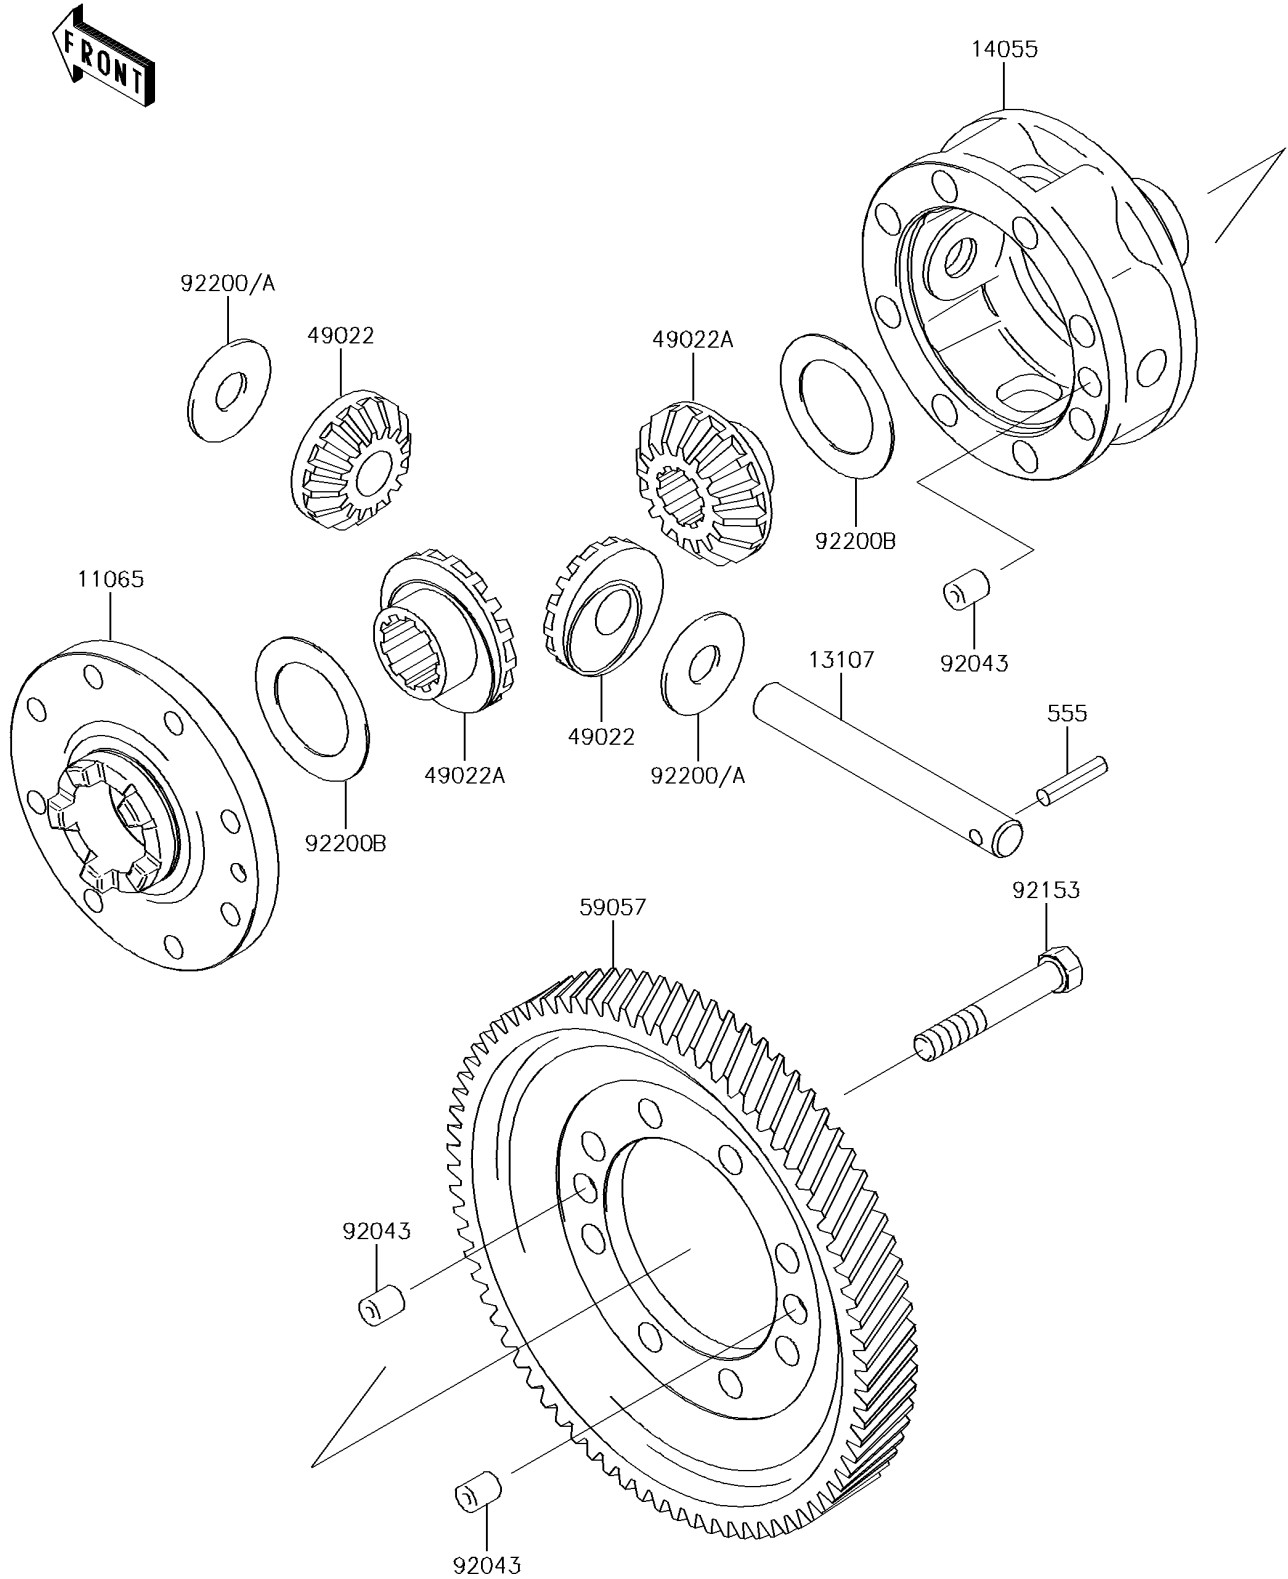

2018 MULE™ 4010 4x4 SE PARTS DIAGRAM

Differential

E1451

2018 MULE™ 4010 4x4 SE PARTS LIST

Differential

ITEM NAME	PART NUMBER	QUANTITY
CAP,GEAR CASE (Ref # 11065)	11065-0033	1
SHAFT (Ref # 13107)	13107-0009	1
CASE-GEAR,DIFFERENTIAL (Ref # 14055)	14055-0003	1
GEAR-BEVEL,10T (Ref # 49022)	49022-1105	2
GEAR-BEVEL,16T (Ref # 49022A)	49022-1117	2
GEAR-HELICAL,DIFFERENTIAL (Ref # 59057)	59057-0002	1
PIN,10X12 (Ref # 92043)	92043-0029	3
BOLT,10X63 (Ref # 92153)	92153-0331	8
WASHER,14.5X38X1.2 (Ref # 92200)	92200-0021	2
WASHER,14.5X38X1.0 (Ref # 92200A)	92200-1044	AR
WASHER,35.5X54X1.0 (Ref # 92200B)	92200-1045	2
PIN-SPRING (Ref # 555)	555A0525	1