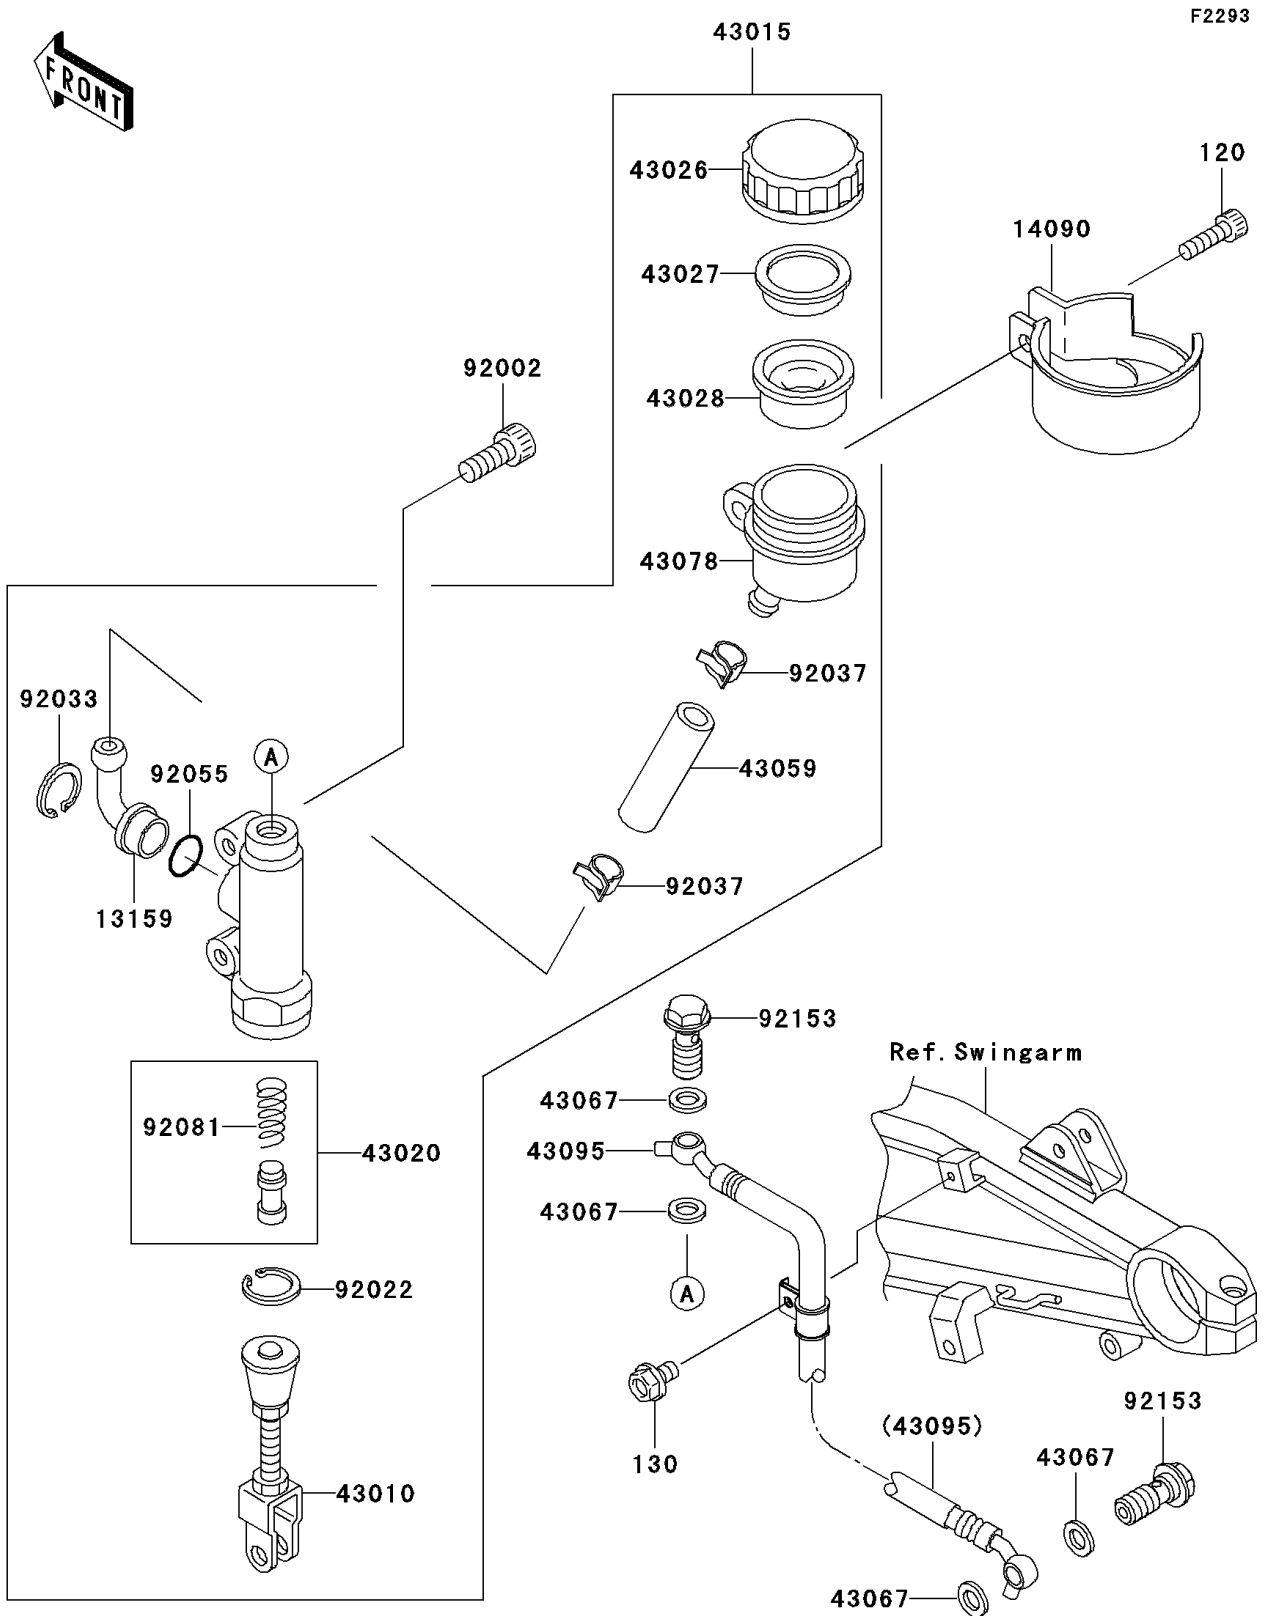

2004 ZRX1200R PARTS DIAGRAM

Rear Master Cylinder

2004 ZRX1200R PARTS LIST

Rear Master Cylinder

ITEM NAME	PART NUMBER	QUANTITY
BOLT-SOCKET (Ref # 120)	120S0620	1
BOLT-FLANGED (Ref # 130)	130J0610	1
CONNECTOR,RR MASTER CYLINDER (Ref # 13159)	13159-1052	1
COVER,RESERVOIR TANK (Ref # 14090)	14090-1482	1
ROD-ASSY-BRAKE (Ref # 43010)	43010-1077	1
CYLINDER-ASSY-MASTER,RR (Ref # 43015)	43015-1677	1
PISTON-COMP-BRAKE (Ref # 43020)	43020-1057	1
CAP-BRAKE (Ref # 43026)	43026-1051	1
PLATE-DIAPHRAGM (Ref # 43027)	43027-1051	1
DIAPHRAGM,MASTER CYLINDER (Ref # 43028)	43028-1057	1
HOSE-BRAKE,RR MASTER CYLINDER (Ref # 43059)	43059-1990	1
WASHER,10.5X15X1.5 (Ref # 43067)	43067-001	4
RESERVOIR,RR MASTER CYLINDER (Ref # 43078)	43078-1165	1
HOSE-BRAKE,RR (Ref # 43095)	43095-1200	1
BOLT,SOCKET,8X20 (Ref # 92002)	92002-1178	2
WASHER,CIRCRIP (Ref # 92022)	92022-1601	1
RING-SNAP,20.5MM (Ref # 92033)	92033-1186	1
CLAMP,BRAKE HOSE (Ref # 92037)	92037-1547	2
RING-O,MASTER CYLINDER (Ref # 92055)	92055-1251	1
SPRING,MASTER CYLINDER (Ref # 92081)	92081-1737	1
BOLT,OIL,L=23 (Ref # 92153)	92153-0627	2