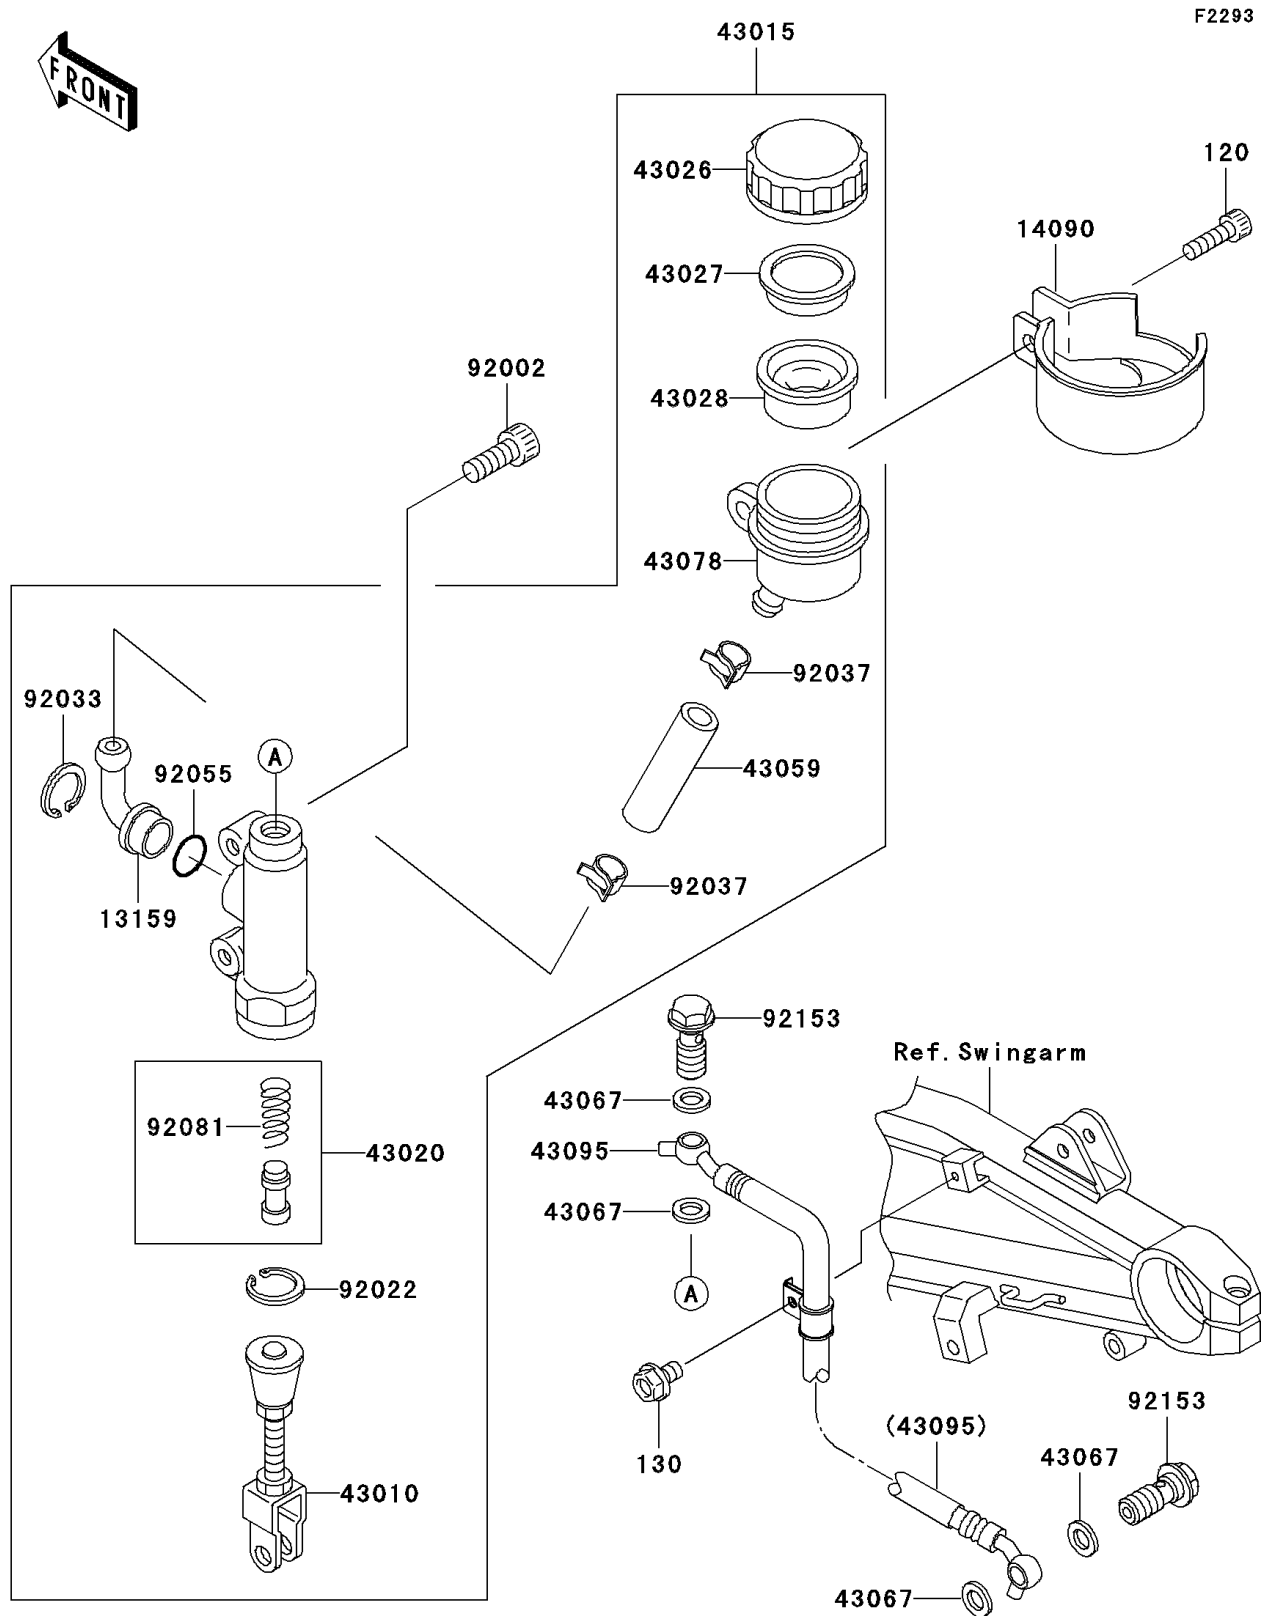

2004 ZRX1200R PARTS DIAGRAM

Rear Master Cylinder

2004 ZRX1200R PARTS LIST

Rear Master Cylinder

ITEM NAME	PART NUMBER	QUANTITY
BOLT-SOCKET (Ref # 120)	120S0620	1
BOLT-FLANGED (Ref # 130)	130J0610	1
CONNECTOR,RR MASTER CYLINDER (Ref # 13159)	13159-1052	1
COVER,RESERVOIR TANK (Ref # 14090)	14090-1482	1
ROD-ASSY-BRAKE (Ref # 43010)	43010-1077	1
CYLINDER-ASSY-MASTER,RR (Ref # 43015)	43015-1677	1
PISTON-COMP-BRAKE (Ref # 43020)	43020-1057	1
CAP-BRAKE (Ref # 43026)	43026-1051	1
PLATE-DIAPHRAGM (Ref # 43027)	43027-1051	1
DIAPHRAGM,MASTER CYLINDER (Ref # 43028)	43028-1057	1
HOSE-BRAKE,RR MASTER CYLINDER (Ref # 43059)	43059-1990	1
WASHER,10.5X15X1.5 (Ref # 43067)	43067-001	4
RESERVOIR,RR MASTER CYLINDER (Ref # 43078)	43078-1165	1
HOSE-BRAKE,RR (Ref # 43095)	43095-1200	1
BOLT,SOCKET,8X20 (Ref # 92002)	92002-1178	2
WASHER,CIRCRIP (Ref # 92022)	92022-1601	1
RING-SNAP,20.5MM (Ref # 92033)	92033-1186	1
CLAMP,BRAKE HOSE (Ref # 92037)	92037-1547	2
RING-O,MASTER CYLINDER (Ref # 92055)	92055-1251	1
SPRING,MASTER CYLINDER (Ref # 92081)	92081-1737	1
BOLT,OIL,L=23 (Ref # 92153)	92153-0627	2