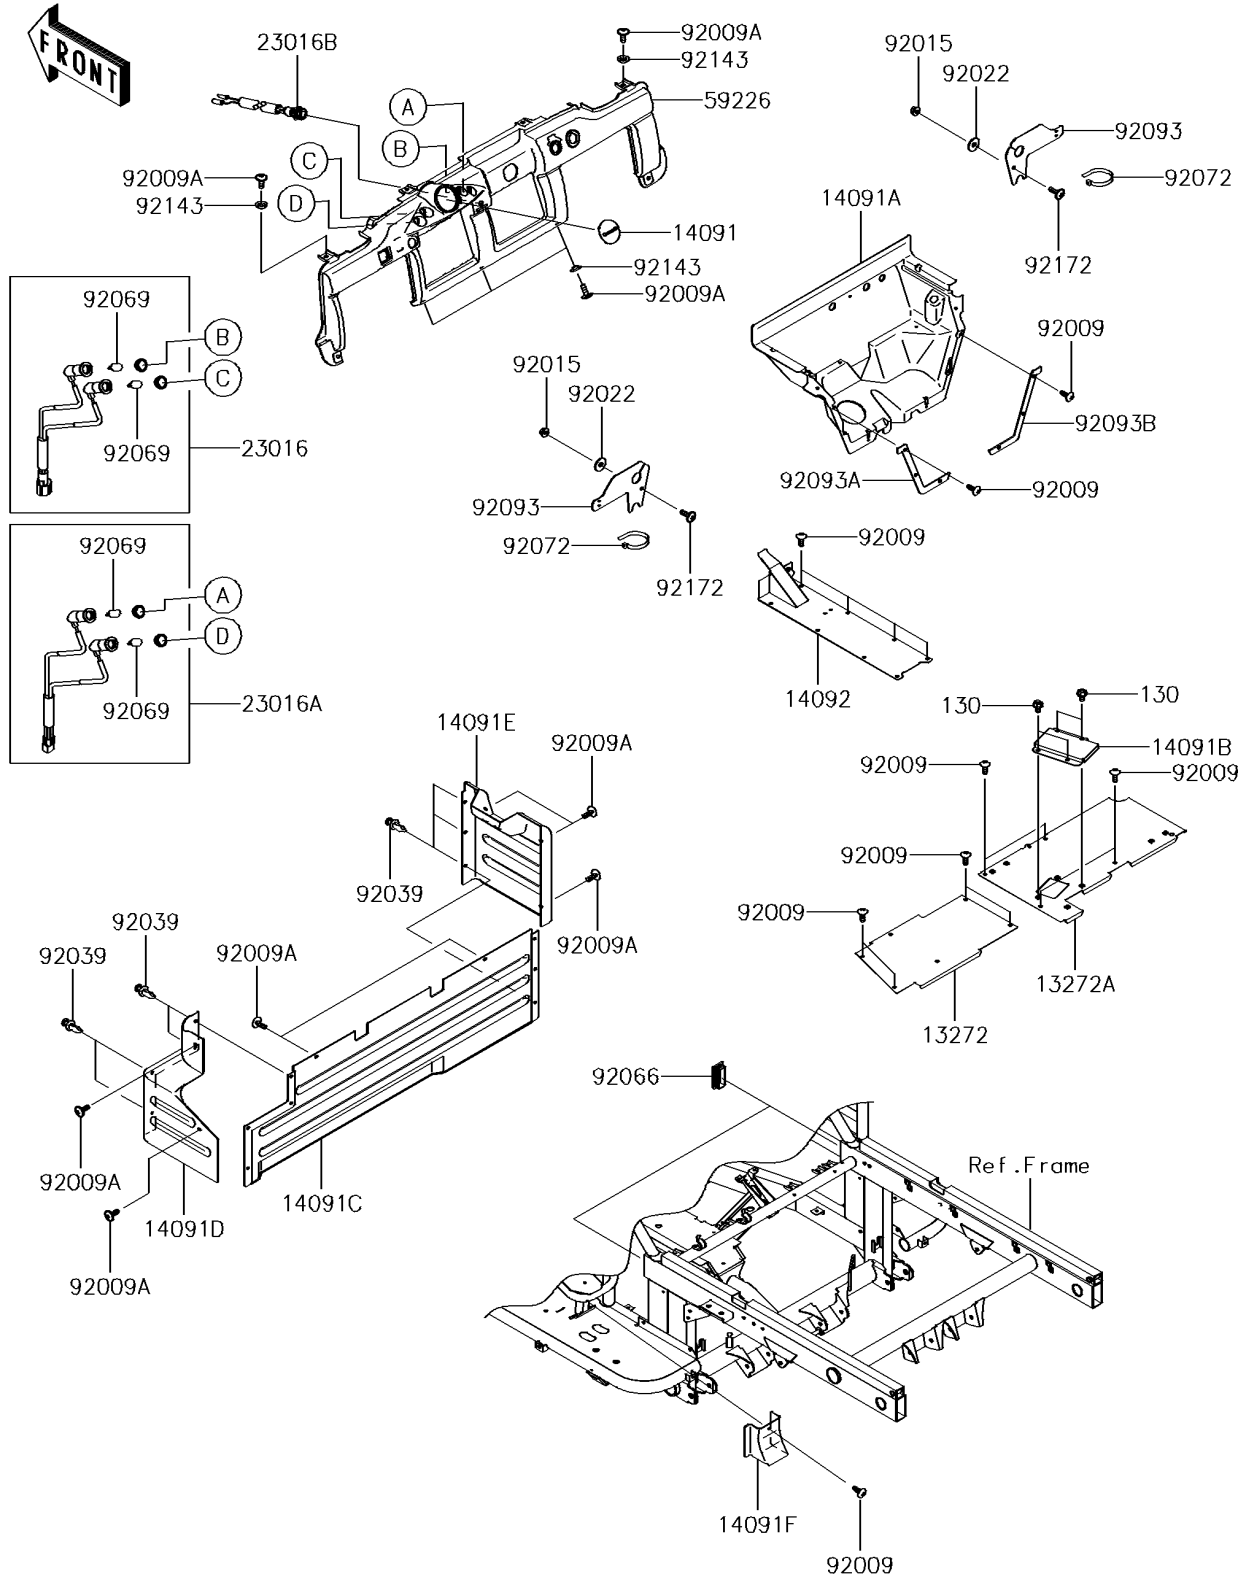

2016 MULE™ 4010 4x4 SE PARTS DIAGRAM

Frame Fittings

F2131

2016 MULE™ 4010 4x4 SE PARTS LIST

Frame Fittings

ITEM NAME	PART NUMBER	QUANTITY
PLATE (Ref # 13272)	13272-0284	1
PLATE (Ref # 13272A)	13272-0285	1
COVER,SPEEDOMETER,F.BLACK (Ref # 14091)	14091-0929-6Z	1
COVER,FLOOR (Ref # 14091A)	14091-1378	1
COVER (Ref # 14091B)	14091-1666	1
COVER,FRONT SEAT,CNT (Ref # 14091C)	14091-7531	1
COVER,FRONT SEAT,LH (Ref # 14091D)	14091-7541	1
COVER,FRONT SEAT,RH (Ref # 14091E)	14091-7542	1
COVER,PARKING CABLE (Ref # 14091F)	14091-7551	1
COVER,FLOOR,CNT,FR (Ref # 14092)	14092-0832	1
LAMP-ASSY,PARKING&WATER TEMP (Ref # 23016)	23016-0035	1
LAMP-ASSY,DFI&OIL PRESSURE (Ref # 23016A)	23016-0036	1
LAMP-ASSY,LED (Ref # 23016B)	23016-0050	1
PANEL-CONTROL,F.BLACK (Ref # 59226)	59226-0026-6Z	1
SCREW,TAPPING,6X16 (Ref # 92009)	92009-1166	23
SCREW,6X16 (Ref # 92009A)	92009-1621	12
NUT,FLANGED,6MM (Ref # 92015)	92015-1367	2
WASHER,6.5X20X1.6,BLACK (Ref # 92022)	92022-1346	2
RIVET (Ref # 92039)	92039-0776	7
PLUG (Ref # 92066)	92066-7505	2
BULB,12V 1.7W,T10 (Ref # 92069)	92069-1059	4
BAND,L=368.3 (Ref # 92072)	92072-3872	2
SEAL,LOWER COVER (Ref # 92093)	92093-0181	2
SEAL,FRONT FENDER,LH (Ref # 92093A)	92093-1293	1
SEAL,FRONT FENDER,RH (Ref # 92093B)	92093-1294	1
COLLAR (Ref # 92143)	92143-1087	5
SCREW,6X18 (Ref # 92172)	92172-0002	2
BOLT-FLANGED,6X10 (Ref # 130)	130BA0610	4