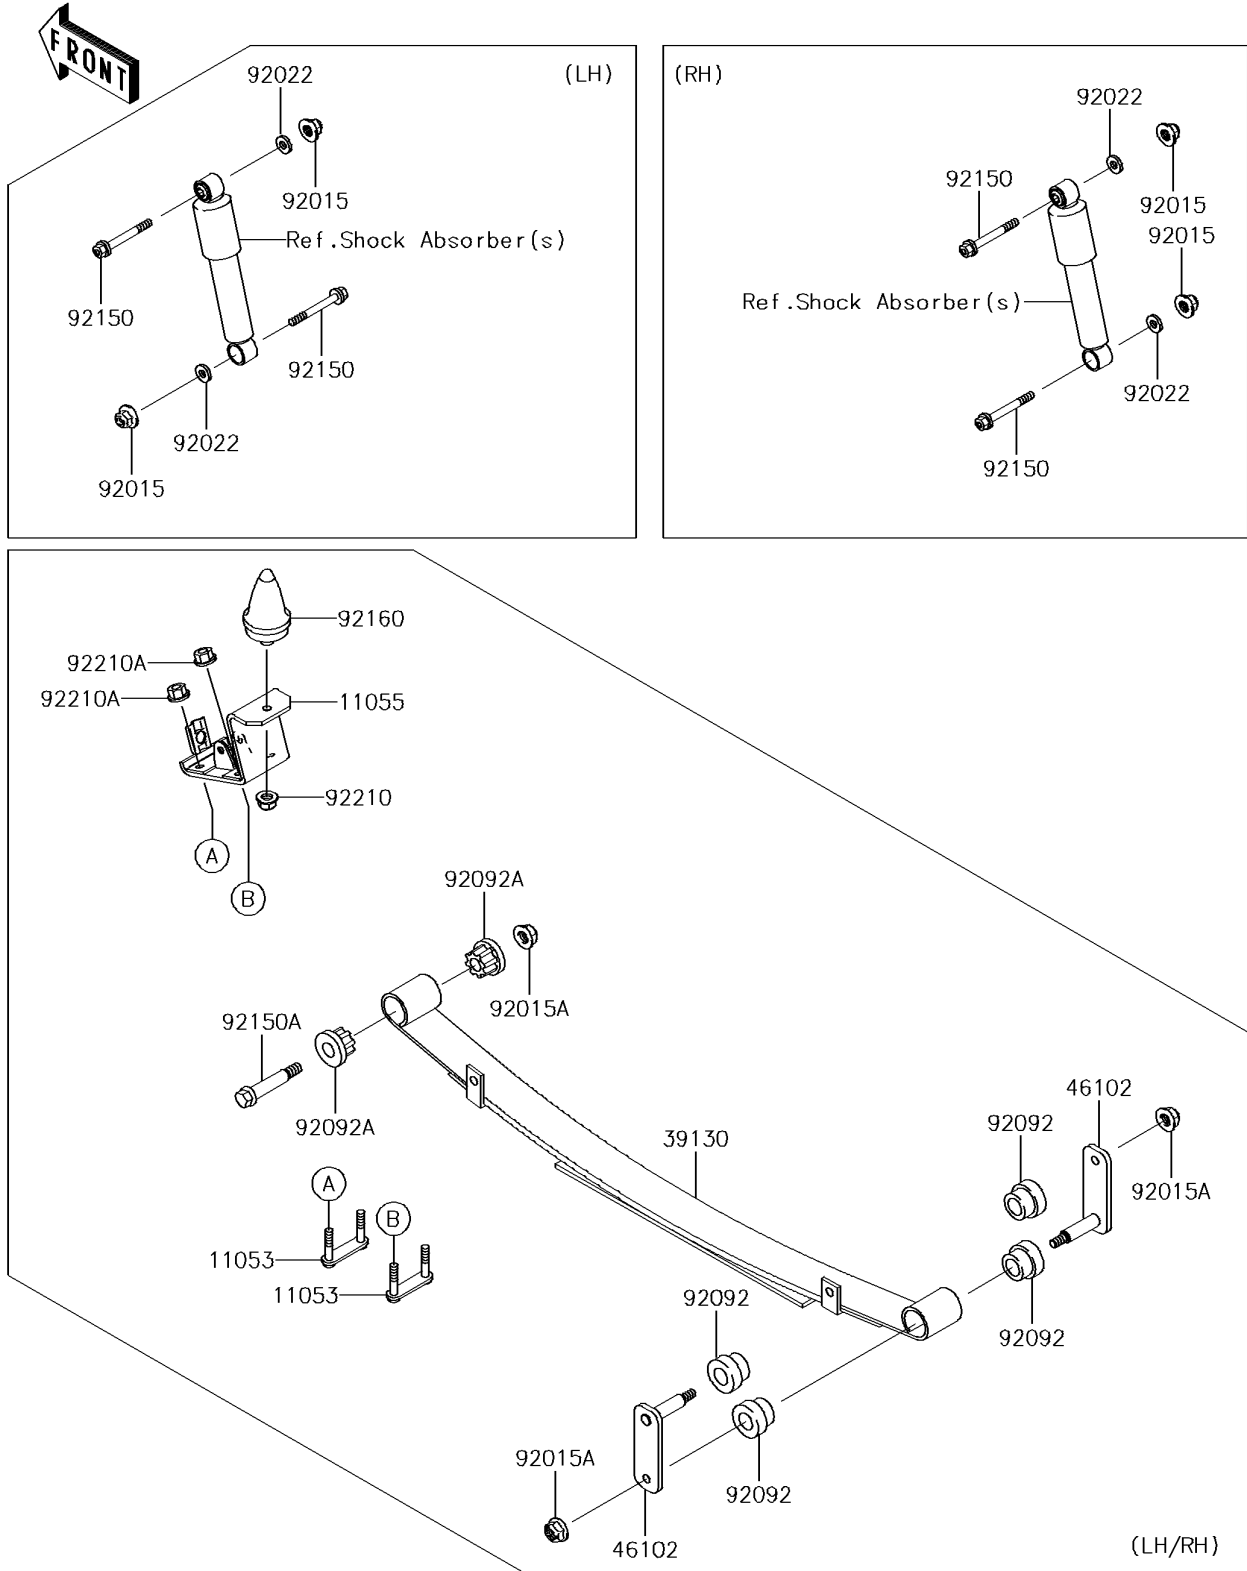

# 2017 MULE™ 4010 4x4 SE PARTS DIAGRAM

## Rear Suspension

F2153

## 2017 MULE™ 4010 4x4 SE PARTS LIST

### Rear Suspension

ITEM NAME	PART NUMBER	QUANTITY
BRACKET,LEAF SPRING (Ref # 11053)	11053-7564	4
BRACKET,LEAF SPRING (Ref # 11055)	11055-7504	2
SPRING-LEAF (Ref # 39130)	39130-1066	2
ROD,LEAF SPRING,RR (Ref # 46102)	46102-1338	4
NUT,LOCK,10MM (Ref # 92015)	92015-1597	4
NUT,12MM (Ref # 92015A)	92015-1706	6
WASHER,11.5X20.5X1.6 (Ref # 92022)	92022-1768	4
BUSHING-RUBBER (Ref # 92092)	92092-1083	8
BUSHING-RUBBER (Ref # 92092A)	92092-1084	4
BOLT,FLANGED,10X57 (Ref # 92150)	92150-1227	4
BOLT,12MM (Ref # 92150A)	92150-1284	2
DAMPER,BUMP STOPPER (Ref # 92160)	92160-1136	2
NUT,LOCK,FLANGED,10MM (Ref # 92210)	92210-0276	2
NUT,LOCK,10MM (Ref # 92210A)	92210-1204	8