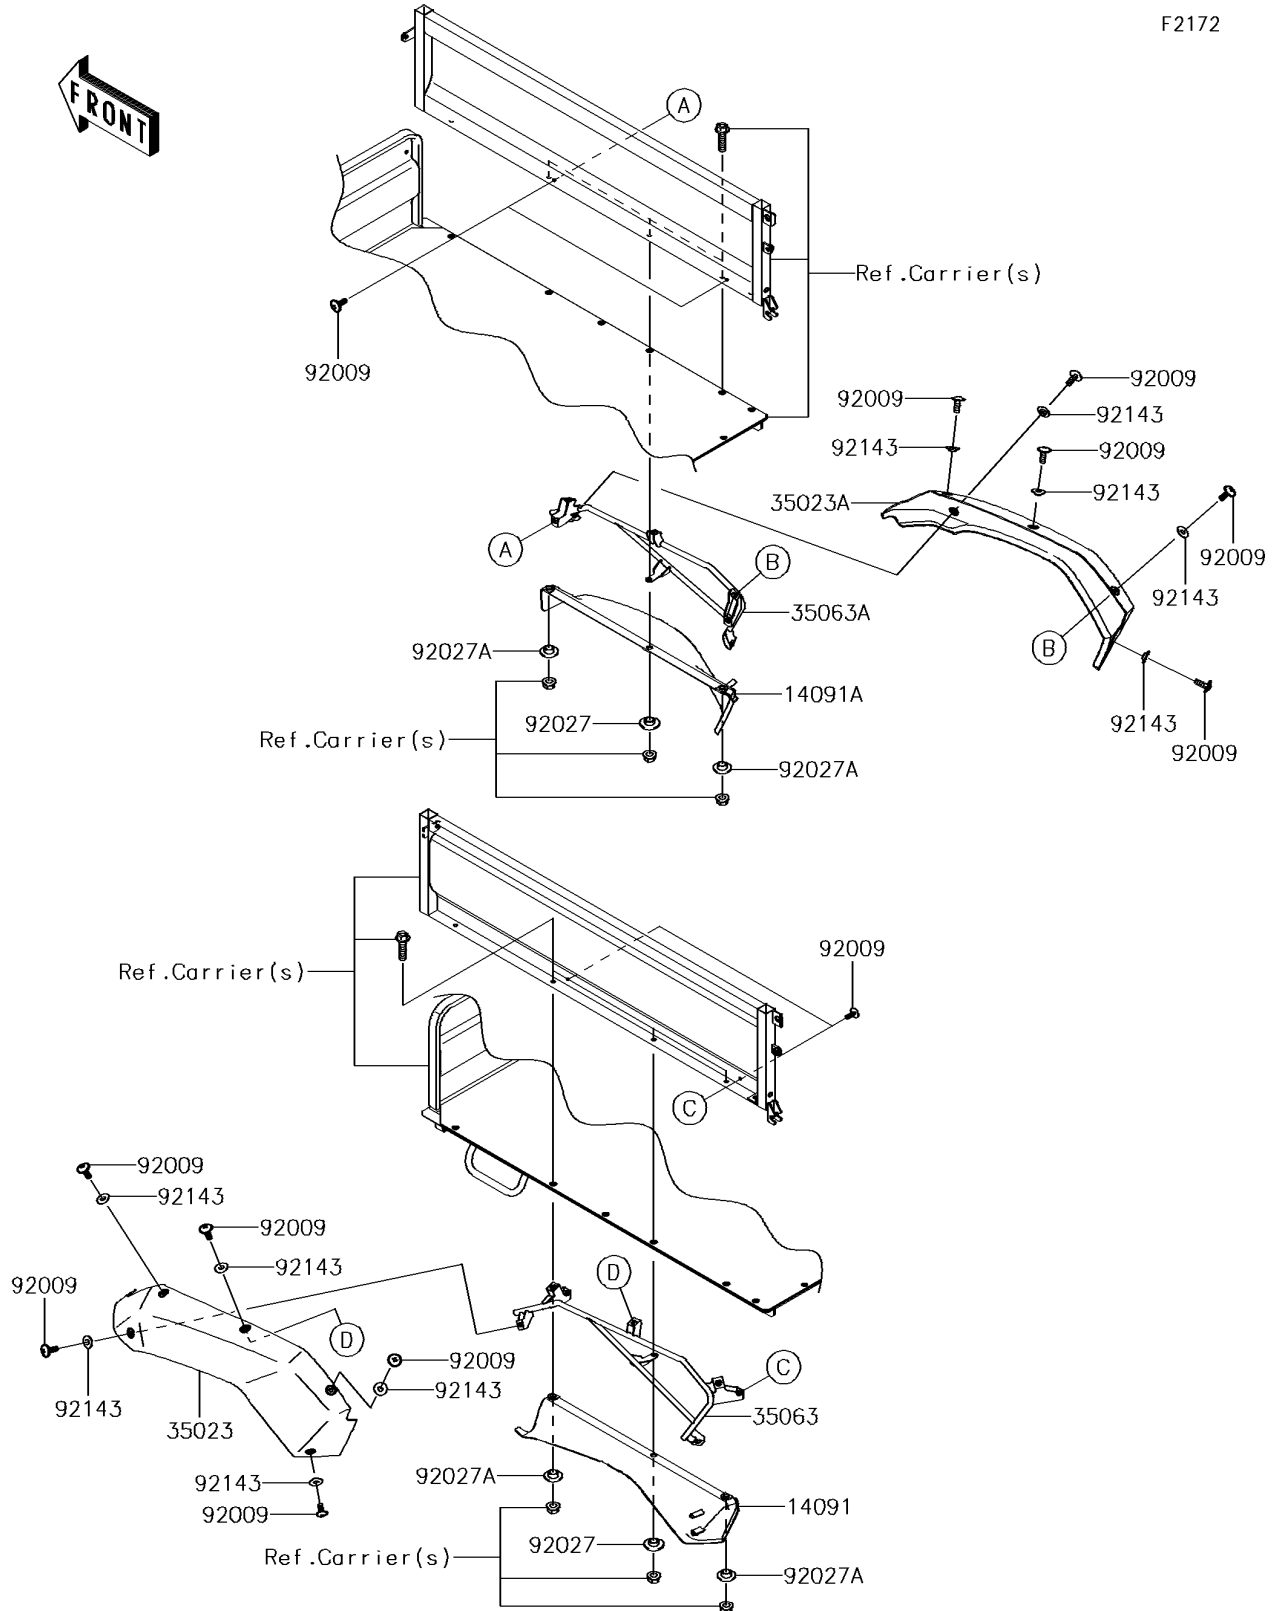

2017 MULE™ 4010 4x4 SE PARTS DIAGRAM

Rear Fender(s)

F2172

2017 MULE™ 4010 4x4 SE PARTS LIST

Rear Fender(s)

ITEM NAME	PART NUMBER	QUANTITY
COVER,FENDER,INSIDE,RR,LH (Ref # 14091)	14091-1634	1
COVER,FENDER,INSIDE,RR,RH (Ref # 14091A)	14091-1635	1
FENDER-REAR,LH,F.BLACK (Ref # 35023)	35023-0121-6Z	1
FENDER-REAR,RH,F.BLACK (Ref # 35023A)	35023-0122-6Z	1
STAY,RR,LH (Ref # 35063)	35063-0449	1
STAY,RR,RH (Ref # 35063A)	35063-0450	1
SCREW,6X16 (Ref # 92009)	92009-1621	14
COLLAR (Ref # 92027)	92027-1354	2
COLLAR (Ref # 92027A)	92027-1908	4
COLLAR (Ref # 92143)	92143-1087	10