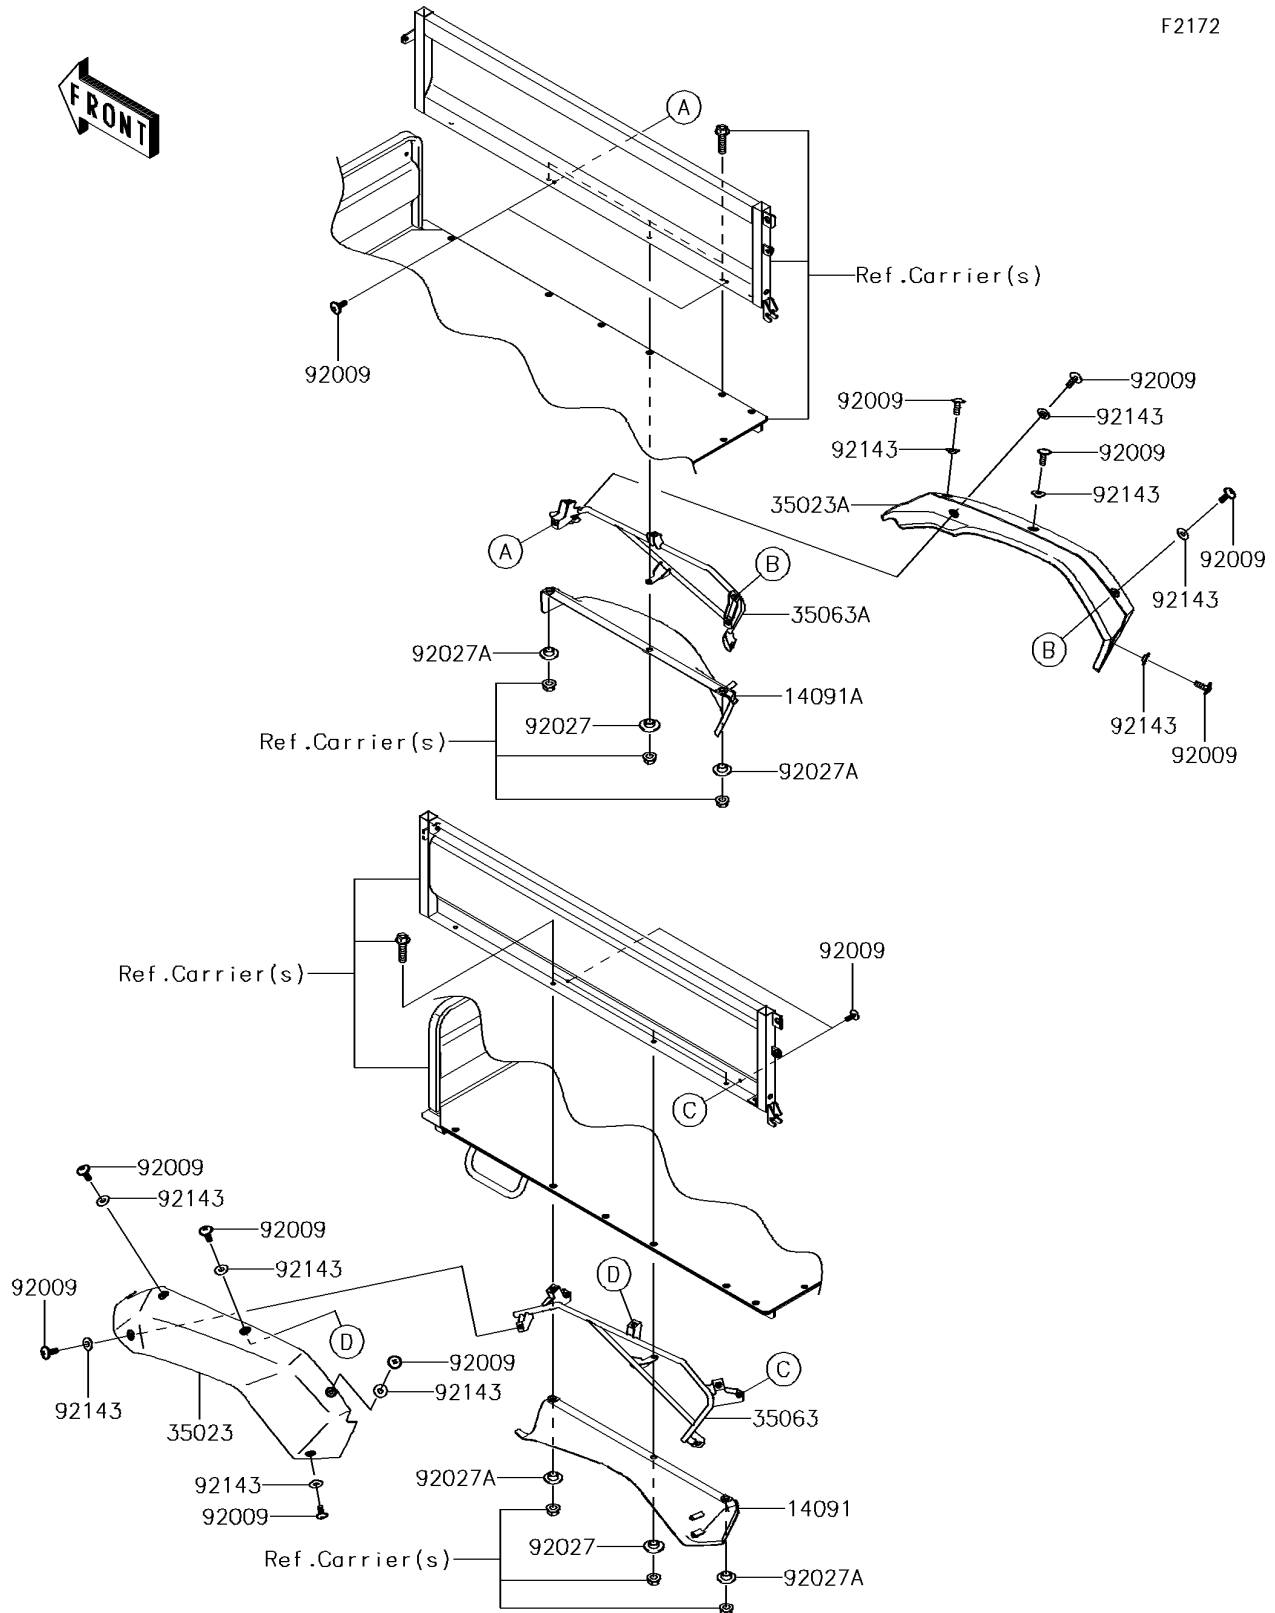

2018 MULE™ 4010 4x4 SE PARTS DIAGRAM

Rear Fender(s)

F2172

2018 MULE™ 4010 4x4 SE PARTS LIST

Rear Fender(s)

ITEM NAME	PART NUMBER	QUANTITY
COVER,FENDER,INSIDE,RR,LH (Ref # 14091)	14091-1634	1
COVER,FENDER,INSIDE,RR,RH (Ref # 14091A)	14091-1635	1
FENDER-REAR,LH,F.BLACK (Ref # 35023)	35023-0121-6Z	1
FENDER-REAR,RH,F.BLACK (Ref # 35023A)	35023-0122-6Z	1
STAY,RR,LH (Ref # 35063)	35063-0449	1
STAY,RR,RH (Ref # 35063A)	35063-0450	1
SCREW,6X16 (Ref # 92009)	92009-1621	14
COLLAR (Ref # 92027)	92027-1354	2
COLLAR (Ref # 92027A)	92027-1908	4
COLLAR (Ref # 92143)	92143-1087	10