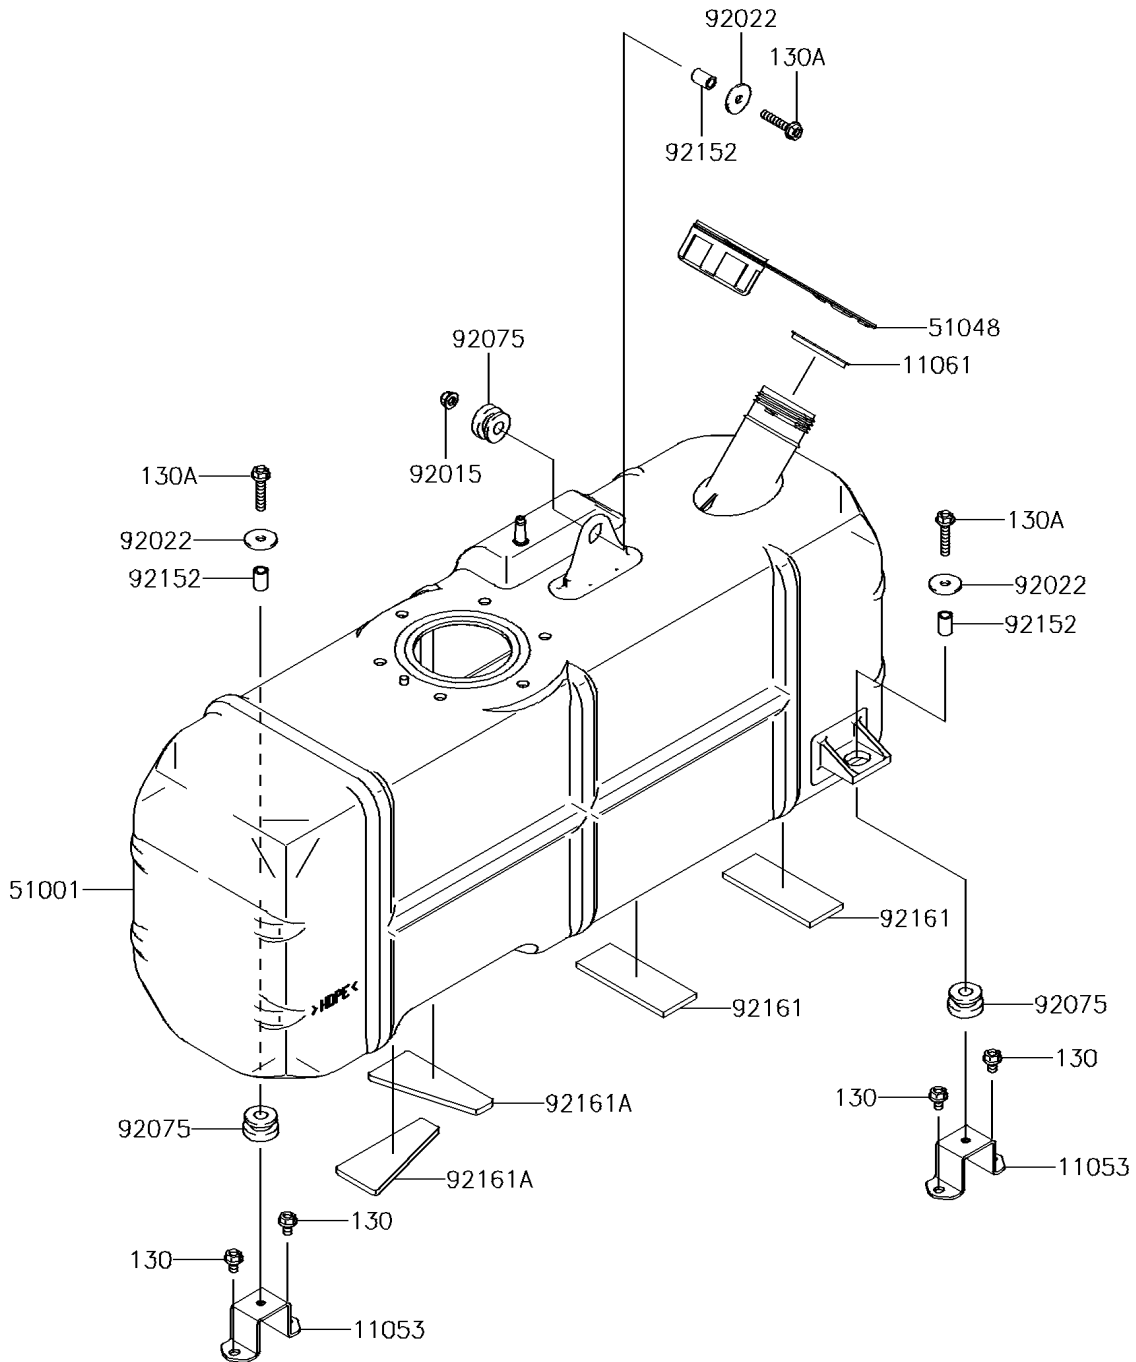

2016 MULE™ 4010 4x4 SE PARTS DIAGRAM

Fuel Tank

F2410

2016 MULE™ 4010 4x4 SE PARTS LIST

Fuel Tank

| ITEM NAME | PART NUMBER | QUANTITY |
|--------------------------------------|-------------|----------|
| BRACKET (Ref # 11053) | 11053-7512 | 2 |
| GASKET,FUEL TANK CAP (Ref # 11061) | 11061-0395 | 1 |
| TANK-COMP-FUEL (Ref # 51001) | 51001-0763 | 1 |
| CAP-ASSY-TANK,FUEL (Ref # 51048) | 51048-0026 | 1 |
| NUT,LOCK,FLANGED,6MM (Ref # 92015) | 92015-1675 | 1 |
| WASHER,6.5X24X2 (Ref # 92022) | 92022-1690 | 3 |
| DAMPER (Ref # 92075) | 92075-1787 | 3 |
| COLLAR,7.02X10.32X15.3 (Ref # 92152) | 92152-7511 | 3 |
| DAMPER,92X35X4.76 (Ref # 92161) | 92161-0813 | 2 |
| DAMPER,92X19X4.76 (Ref # 92161A) | 92161-0814 | 2 |
| BOLT-FLANGED,6X10 (Ref # 130) | 130BA0610 | 4 |
| BOLT-FLANGED,6X30 (Ref # 130A) | 130BA0630 | 3 |