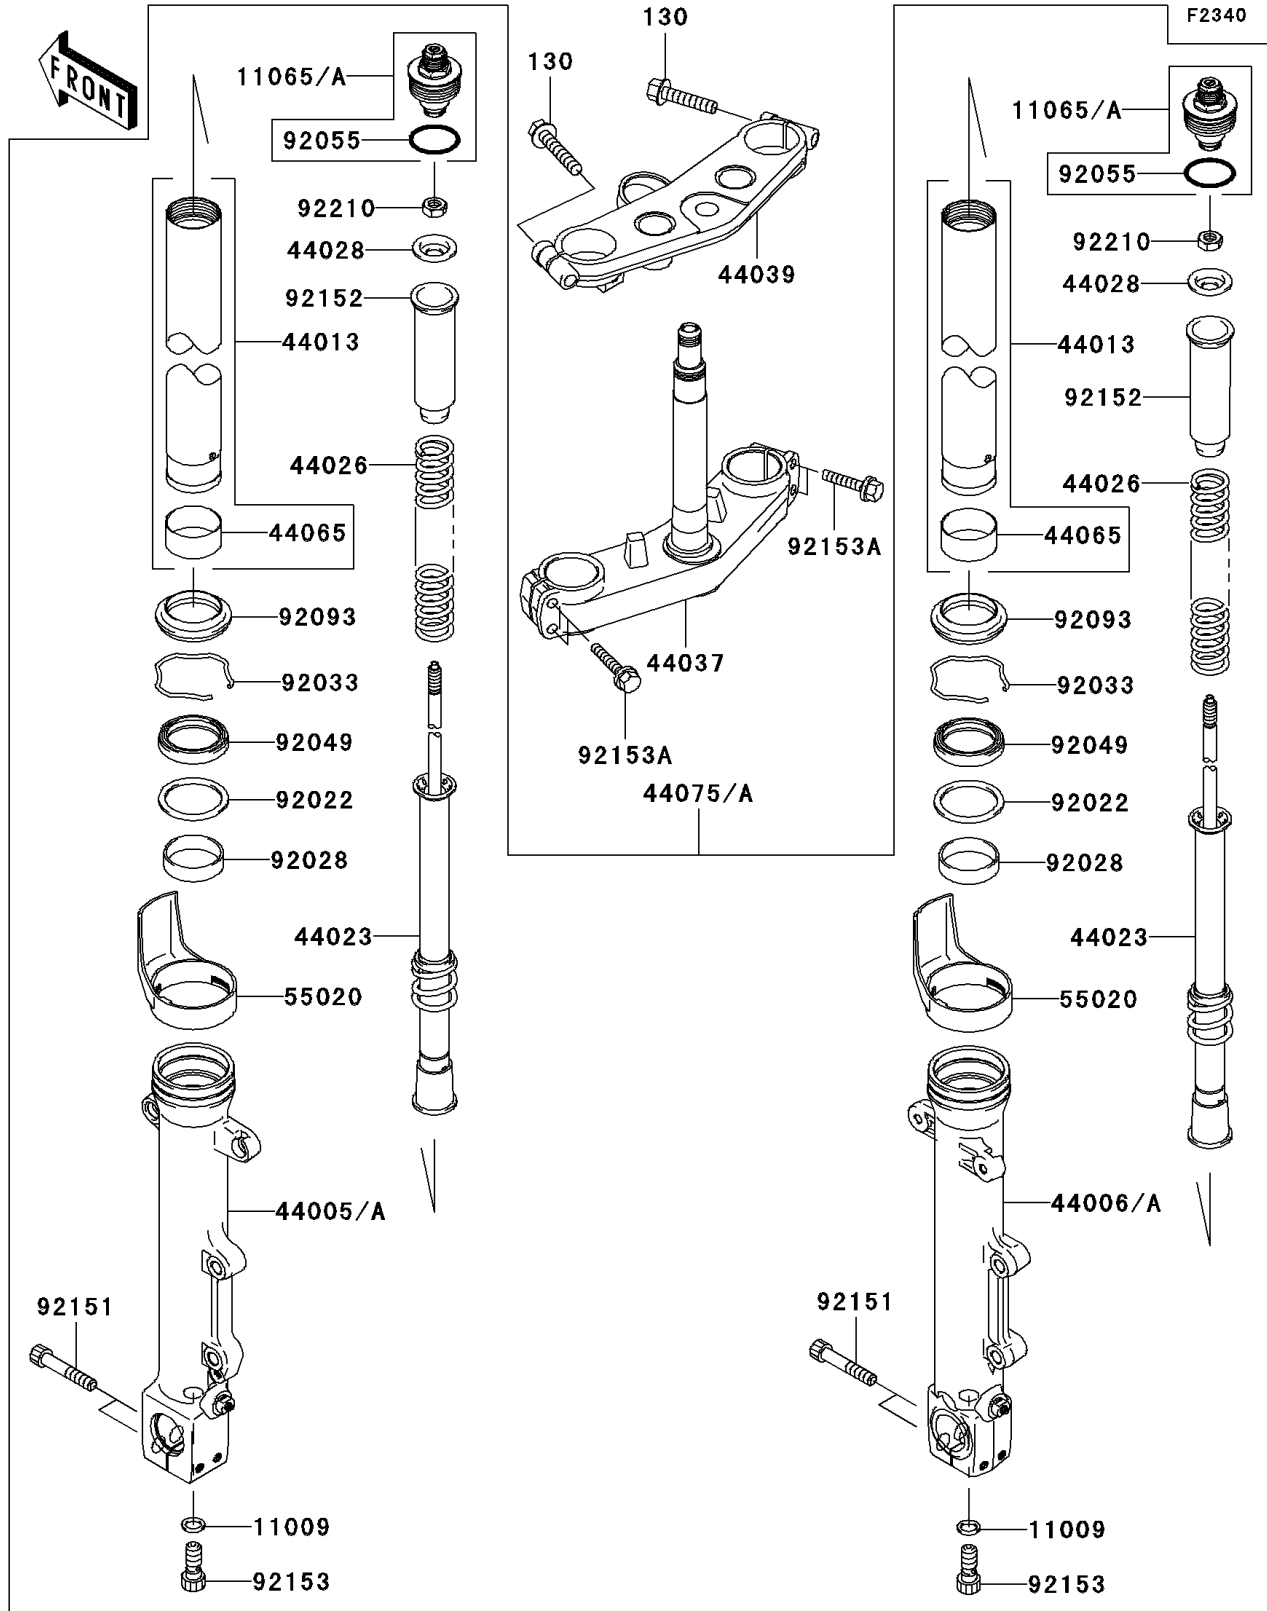

2004 ZRX1200R PARTS DIAGRAM

Front Fork

2004 ZRX1200R PARTS LIST

Front Fork

| ITEM NAME | PART NUMBER | QUANTITY |
|---|-------------|----------|
| BOLT-FLANGED (Ref # 130) | 130J1045 | 2 |
| GASKET,PIPE-COMP-SUSP (Ref # 11009) | 11009-1325 | 2 |
| CAP (Ref # 11065) | 11065-0076 | 2 |
| PIPE-LEFT FORK OUTER (Ref # 44005) | 44005-0026 | 1 |
| PIPE-RIGHT FORK OUTER (Ref # 44006) | 44006-0026 | 1 |
| PIPE-FORK INNER (Ref # 44013) | 44013-0021 | 2 |
| CYLINDER-SET-FORK (Ref # 44023) | 44023-0024 | 2 |
| SPRING-FRONT FORK (Ref # 44026) | 44026-0049 | 2 |
| GUIDE-FORK SPRING (Ref # 44028) | 44028-0002 | 2 |
| HOLDER-FORK UNDER (Ref # 44037) | 44037-0018 | 1 |
| HOLDER-FORK UPPER (Ref # 44039) | 44039-1318 | 1 |
| BUSHING-FRONT FORK,INNER PIPE (Ref # 44065) | 44065-1142 | 2 |
| DAMPER-SET-FORK (Ref # 44075) | 44075-0050 | 1 |
| GUARD,FORK (Ref # 55020) | 55020-1691 | 2 |
| WASHER (Ref # 92022) | 92022-1299 | 2 |
| BUSHING (Ref # 92028) | 92028-1784 | 2 |
| RING-SNAP (Ref # 92033) | 92033-1077 | 2 |
| SEAL-OIL,FORK OUTER TUBE (Ref # 92049) | 92049-1496 | 2 |
| RING-O (Ref # 92055) | 92055-0062 | 2 |
| SEAL,FORK OUTER TUBE (Ref # 92093) | 92093-1480 | 2 |
| BOLT,SOCKET,8X45 (Ref # 92151) | 92151-1991 | 4 |
| COLLAR,FORK (Ref # 92152) | 92152-0207 | 2 |
| BOLT,SOCKET,10X25 (Ref # 92153) | 92153-0548 | 2 |
| BOLT,FLANGED,8X40 (Ref # 92153A) | 92153-0739 | 4 |
| NUT (Ref # 92210) | 92210-0158 | 2 |