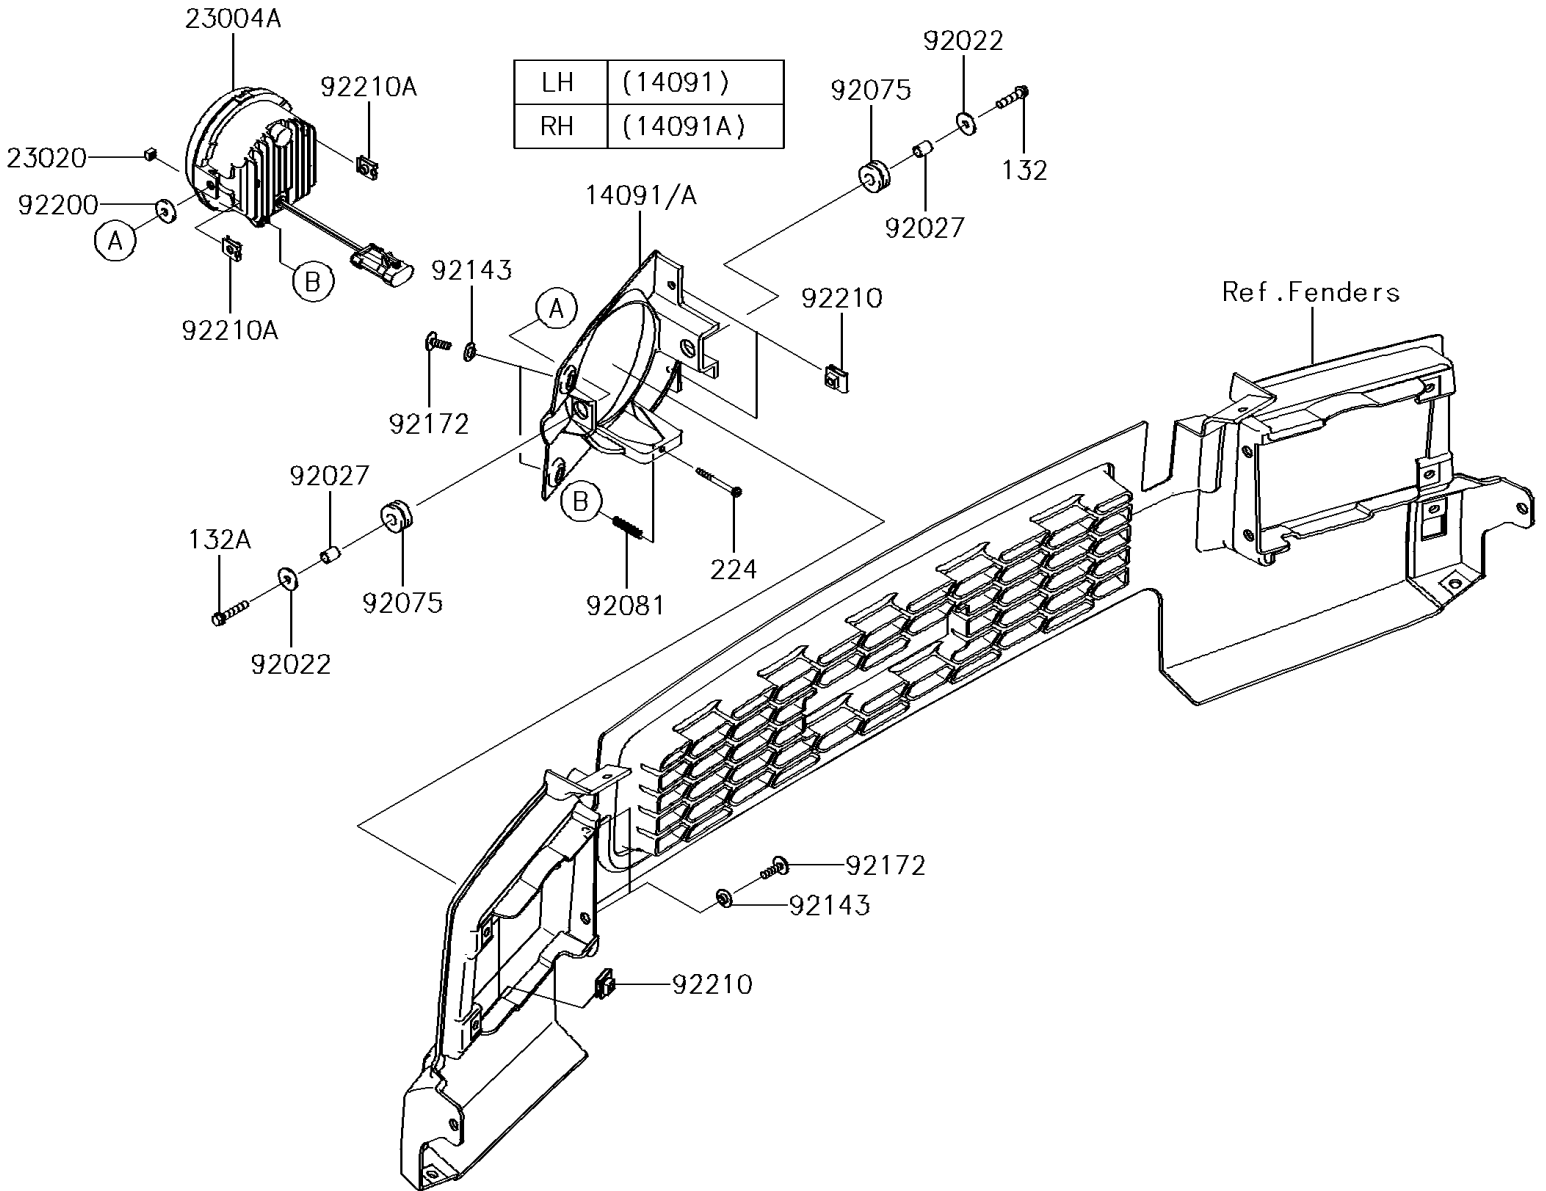

2017 MULE™ 4010 4x4 SE PARTS DIAGRAM

Headlight(s)

F2710

2017 MULE™ 4010 4x4 SE PARTS LIST

Headlight(s)

ITEM NAME	PART NUMBER	QUANTITY
COVER,HEAD LAMP,LH (Ref # 14091)	14091-0827	1
COVER,HEAD LAMP,RH (Ref # 14091A)	14091-0828	1
LAMP-HEAD,LED (Ref # 23004)	23004-0341	2
NUT,4MM,FOCUS ADJUST (Ref # 23020)	23020-018	2
WASHER,6.5X20X1.6 (Ref # 92022)	92022-125	4
COLLAR,6.8X10X12 (Ref # 92027)	92027-162	4
DAMPER,10X24X12 (Ref # 92075)	92075-1690	4
SPRING,FOCUS ADJUST (Ref # 92081)	92081-1896	2
COLLAR (Ref # 92143)	92143-1087	8
SCREW,TAPPING,6X20 (Ref # 92172)	92172-0488	8
WASHER,6.5X20X3.2 (Ref # 92200)	92200-0359	2
NUT,LEAF SPRING,6MM (Ref # 92210)	92210-0624	8
NUT (Ref # 92210A)	92210-1125	4
BOLT-FLANGED-SMALL,6X25 (Ref # 132)	132BA0625	2
BOLT-FLANGED-SMALL,6X30 (Ref # 132A)	132BA0630	2
SCREW-PAN-WP-CROS,4X45 (Ref # 224)	224AA0445	2