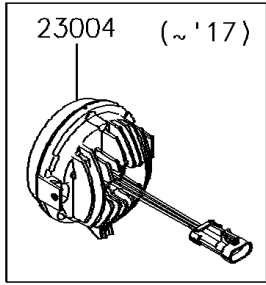

2017 MULE™ 4010 4x4 SE PARTS DIAGRAM

Headlight(s)

F2710

2017 MULE™ 4010 4x4 SE PARTS LIST

Headlight(s)

ITEM NAME	PART NUMBER	QUANTITY
COVER,HEAD LAMP,LH (Ref # 14091)	14091-0827	1
COVER,HEAD LAMP,RH (Ref # 14091A)	14091-0828	1
LAMP-HEAD,LED (Ref # 23004)	23004-0341	2
NUT,4MM,FOCUS ADJUST (Ref # 23020)	23020-018	2
WASHER,6.5X20X1.6 (Ref # 92022)	92022-125	4
COLLAR,6.8X10X12 (Ref # 92027)	92027-162	4
DAMPER,10X24X12 (Ref # 92075)	92075-1690	4
SPRING,FOCUS ADJUST (Ref # 92081)	92081-1896	2
COLLAR (Ref # 92143)	92143-1087	8
SCREW,TAPPING,6X20 (Ref # 92172)	92172-0488	8
WASHER,6.5X20X3.2 (Ref # 92200)	92200-0359	2
NUT,LEAF SPRING,6MM (Ref # 92210)	92210-0624	8
NUT (Ref # 92210A)	92210-1125	4
BOLT-FLANGED-SMALL,6X25 (Ref # 132)	132BA0625	2
BOLT-FLANGED-SMALL,6X30 (Ref # 132A)	132BA0630	2
SCREW-PAN-WP-CROS,4X45 (Ref # 224)	224AA0445	2