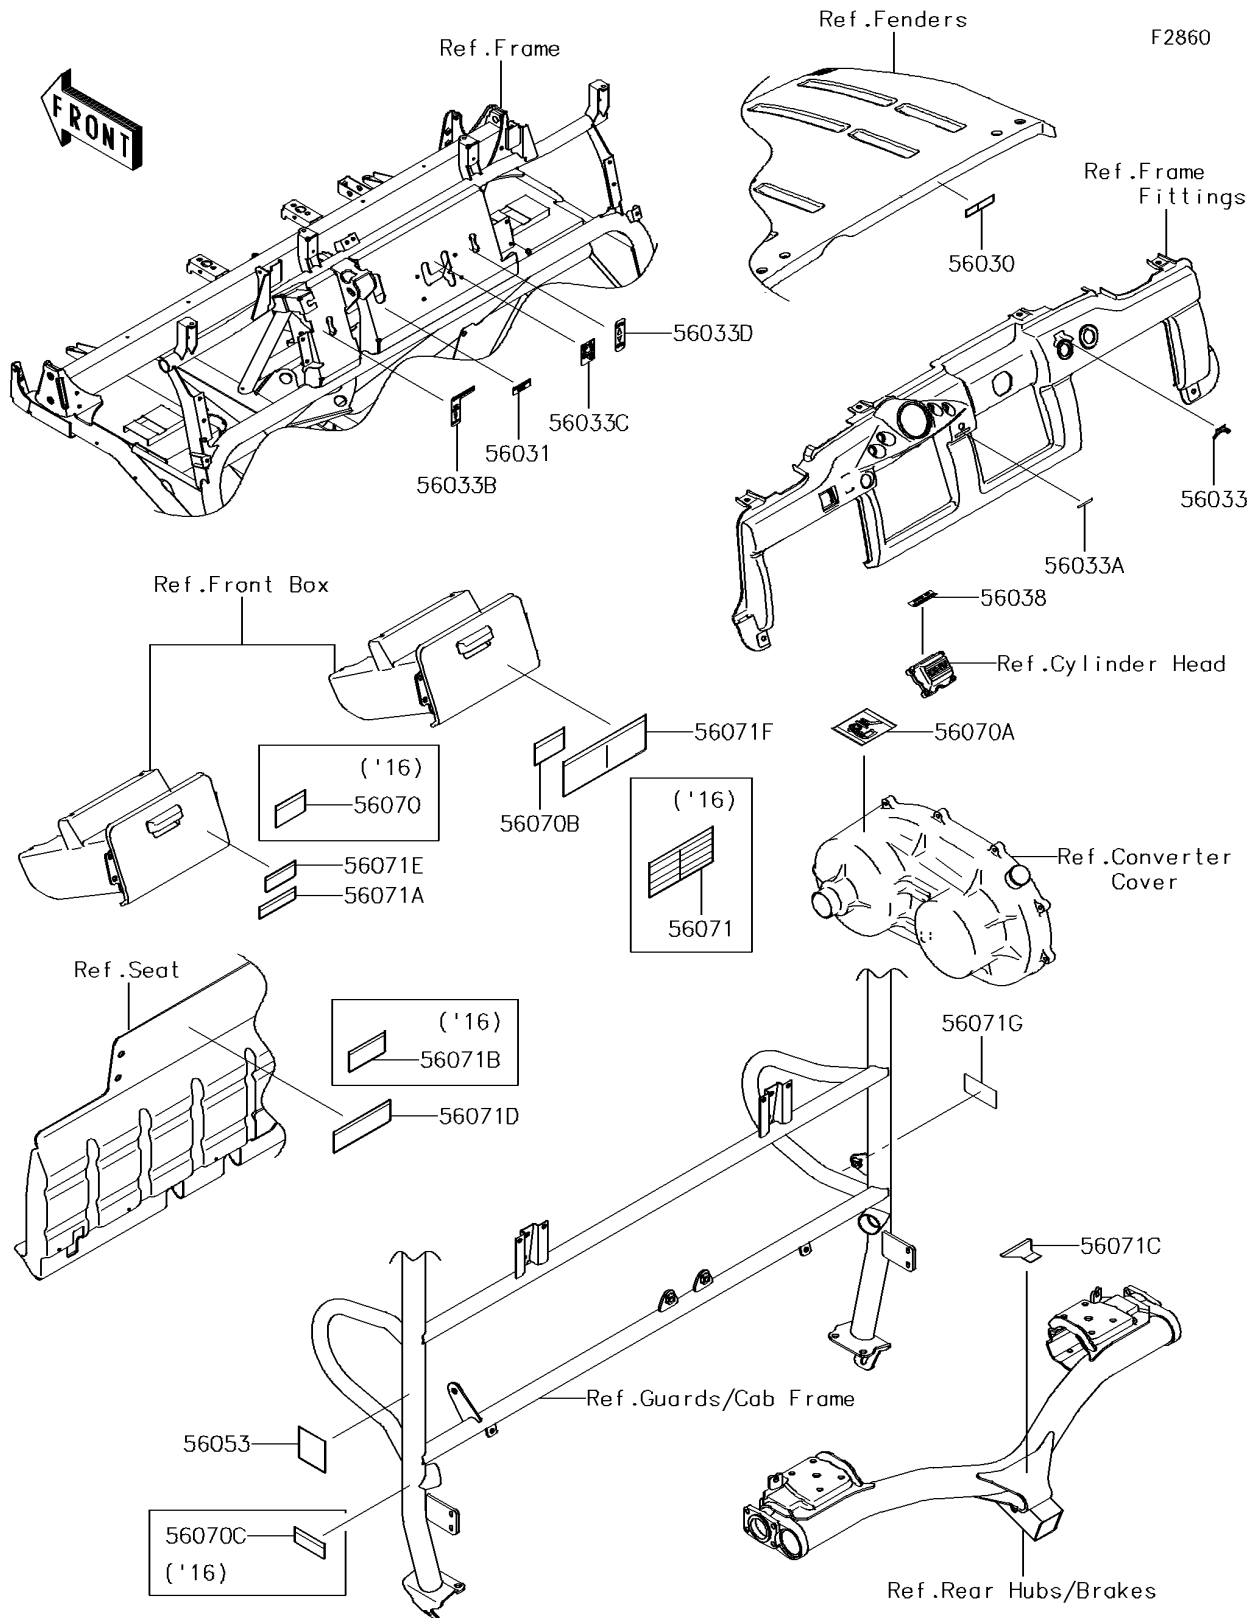

2016 MULE™ 4010 4x4 SE PARTS DIAGRAM

Labels

2016 MULE™ 4010 4x4 SE PARTS LIST

Labels

ITEM NAME	PART NUMBER	QUANTITY
LABEL,OPERATING HOOD (Ref # 56030)	56030-0267	1
LABEL-MANUAL,BRAKE FLUID LEVEL (Ref # 56031)	56031-1818	1
LABEL-MANUAL,IGNITION (Ref # 56033)	56033-0212	1
LABEL-MANUAL,POWER STEERING (Ref # 56033A)	56033-0213	1
LABEL-MANUAL,DIFF MODE (Ref # 56033B)	56033-1183	1
LABEL-MANUAL,SHIFT (Ref # 56033C)	56033-1186	1
LABEL-MANUAL,2WD/4WD (Ref # 56033D)	56033-1187	1
LABEL-BRAND (Ref # 56038)	56038-2782	1
LABEL-SPECIFICATION,TIRE (Ref # 56053)	56053-7534	1
LABEL-WARNING,OFF-HIGHWAY (Ref # 56070)	56070-0050	1
LABEL-WARNING,HOT SURFACES (Ref # 56070A)	56070-0051	1
LABEL-WARNING,BONNET OPERATION (Ref # 56070B)	56070-0053	1
LABEL-WARNING,BED RAISED (Ref # 56070C)	56070-7515	1
LABEL-WARNING,GENERAL (Ref # 56071)	56071-0101	1
LABEL-WARNING,SHIFT CAUTION (Ref # 56071A)	56071-0128	1
LABEL-WARNING,CARGO BED (Ref # 56071B)	56071-0136	1
LABEL-WARNING,TRAILER HITCH (Ref # 56071C)	56071-0332	1
LABEL-WARNING,GASOLINE (Ref # 56071G)	56071-7501	1