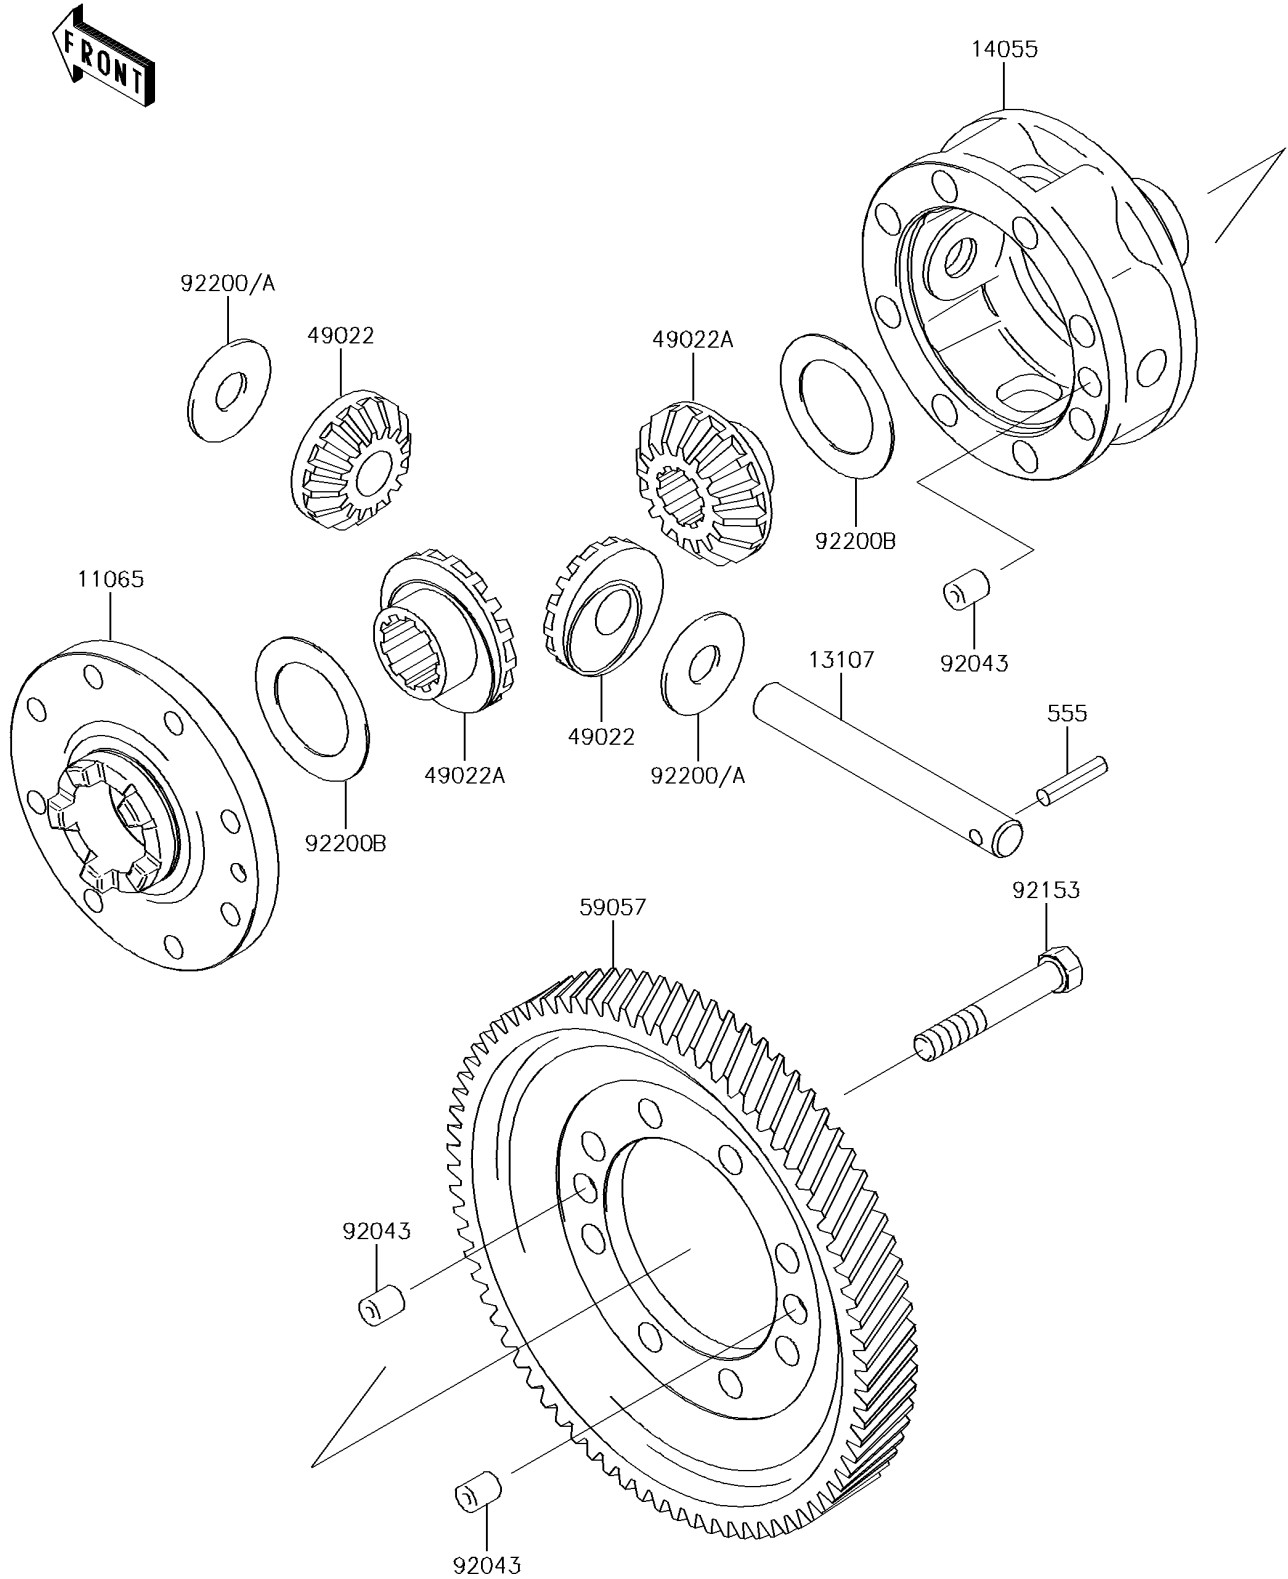

2016 MULE™ 4010 TRANS4x4® SE PARTS DIAGRAM

Differential

E1451

2016 MULE™ 4010 TRANS4x4® SE PARTS LIST

Differential

ITEM NAME	PART NUMBER	QUANTITY
CAP,GEAR CASE (Ref # 11065)	11065-0033	1
SHAFT (Ref # 13107)	13107-0009	1
CASE-GEAR,DIFFERENTIAL (Ref # 14055)	14055-0003	1
GEAR-BEVEL,10T (Ref # 49022)	49022-1105	2
GEAR-BEVEL,16T (Ref # 49022A)	49022-1117	2
GEAR-HELICAL,DIFFERENTIAL (Ref # 59057)	59057-0002	1
PIN,10X12 (Ref # 92043)	92043-0029	3
BOLT,10X63 (Ref # 92153)	92153-0331	8
WASHER,14.5X38X1.2 (Ref # 92200)	92200-0021	2
WASHER,14.5X38X1.0 (Ref # 92200A)	92200-1044	AR
WASHER,35.5X54X1.0 (Ref # 92200B)	92200-1045	2
PIN-SPRING (Ref # 555)	555A0525	1