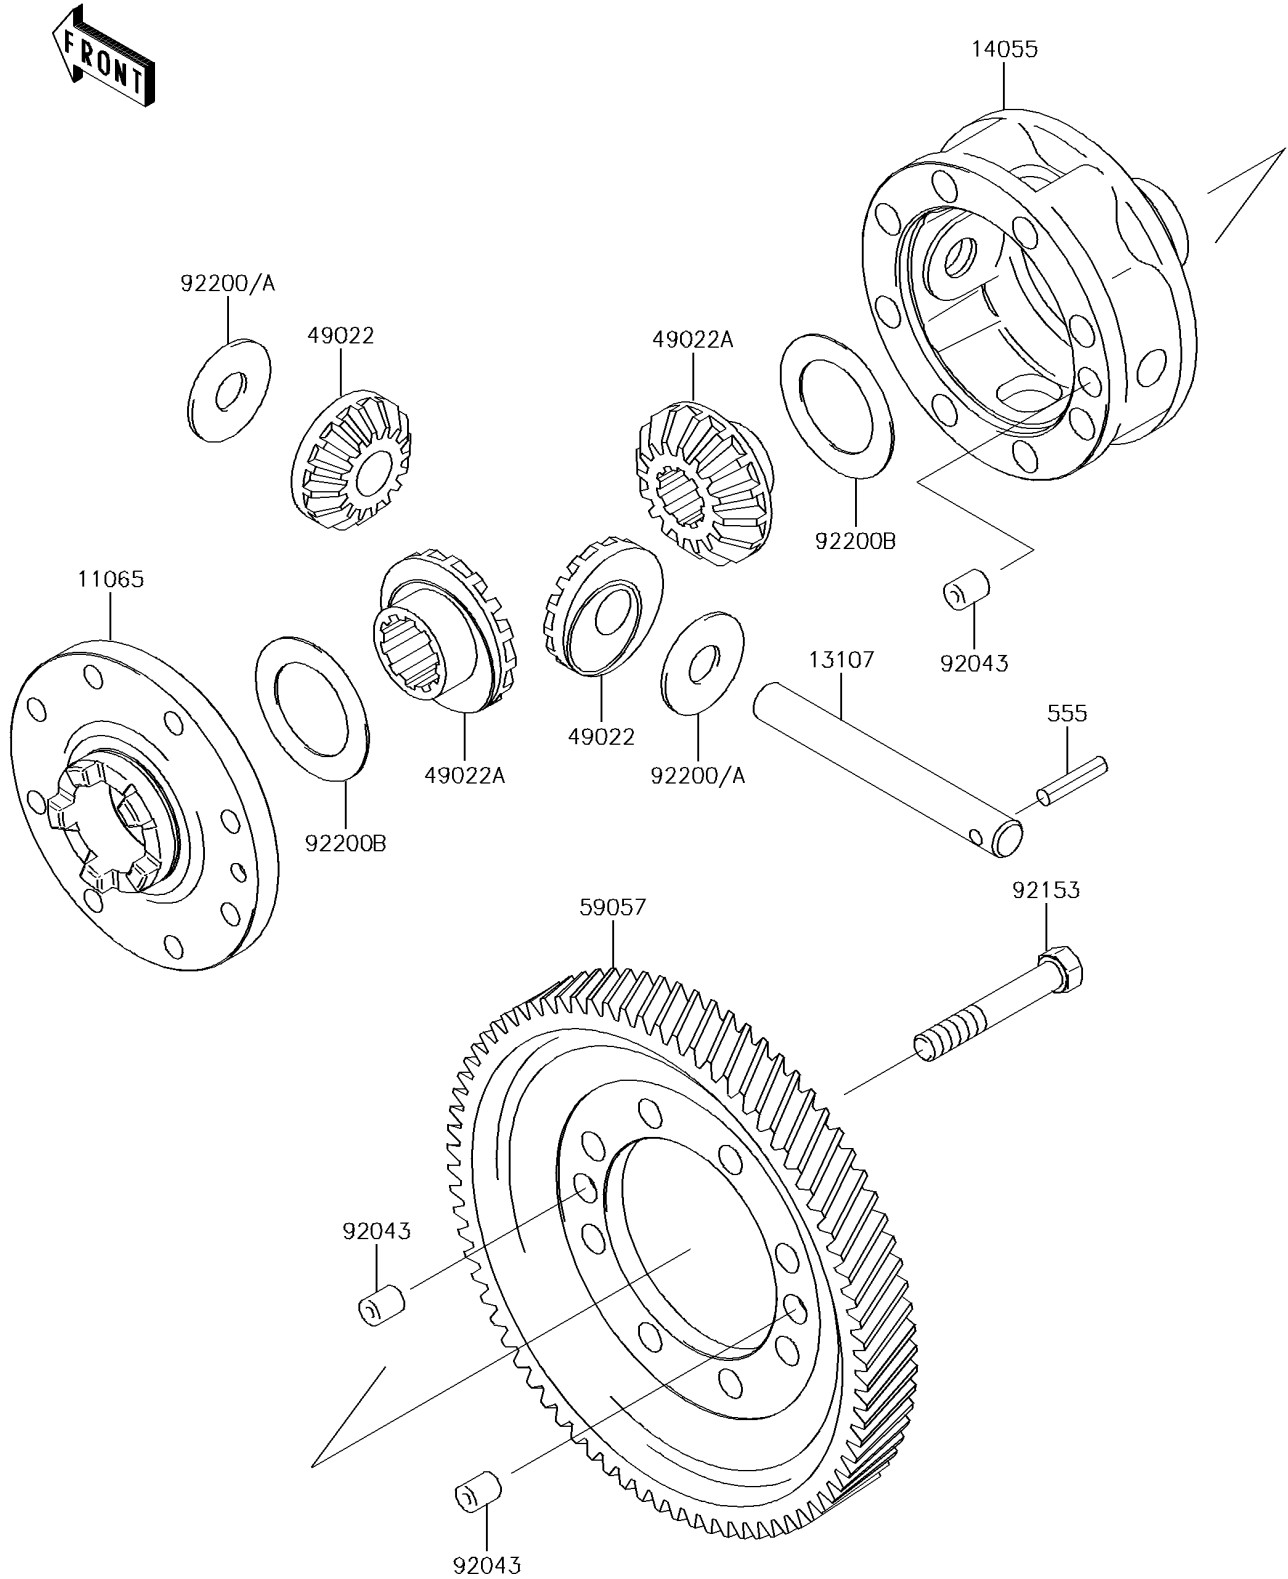

2018 MULE™ 4010 TRANS4x4® SE PARTS DIAGRAM

Differential

E1451

2018 MULE™ 4010 TRANS4x4® SE PARTS LIST

Differential

ITEM NAME	PART NUMBER	QUANTITY
CAP,GEAR CASE (Ref # 11065)	11065-0033	1
SHAFT (Ref # 13107)	13107-0009	1
CASE-GEAR,DIFFERENTIAL (Ref # 14055)	14055-0003	1
GEAR-BEVEL,10T (Ref # 49022)	49022-1105	2
GEAR-BEVEL,16T (Ref # 49022A)	49022-1117	2
GEAR-HELICAL,DIFFERENTIAL (Ref # 59057)	59057-0002	1
PIN,10X12 (Ref # 92043)	92043-0029	3
BOLT,10X63 (Ref # 92153)	92153-0331	8
WASHER,14.5X38X1.2 (Ref # 92200)	92200-0021	2
WASHER,14.5X38X1.0 (Ref # 92200A)	92200-1044	AR
WASHER,35.5X54X1.0 (Ref # 92200B)	92200-1045	2
PIN-SPRING (Ref # 555)	555A0525	1