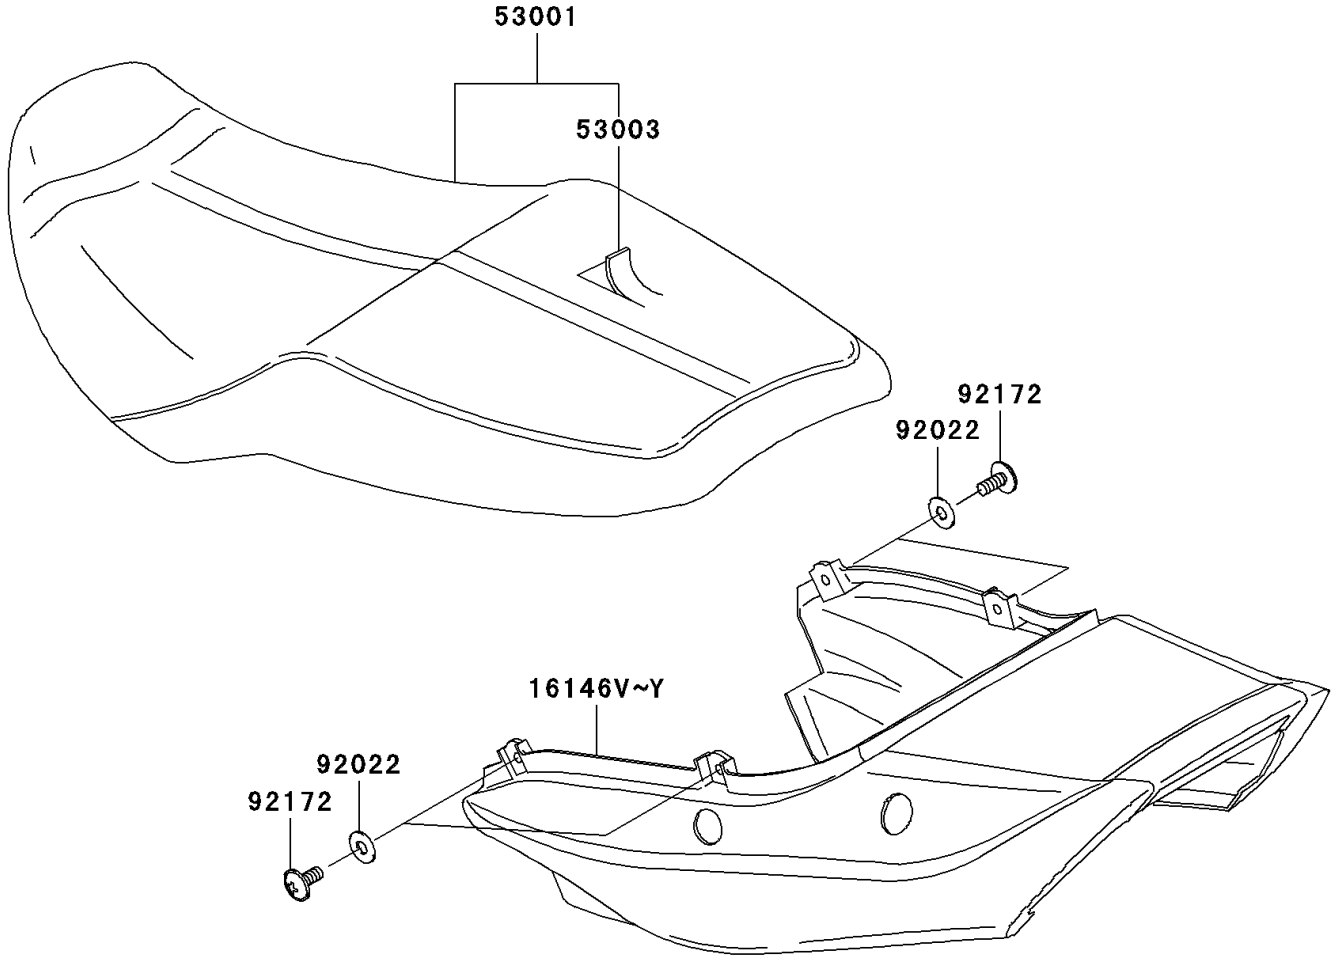

2004 ZRX1200R PARTS DIAGRAM

Seat

F2510

WD

	(16146V)	Green
(' 04)	(16146W)	Silver
	(16146X)	Red
(' 05)	(16146Y)	Green

2004 ZRX1200R PARTS LIST

Seat

ITEM NAME	PART NUMBER	QUANTITY
COVER-ASSY,SEAT,P.RED (Ref # 16146X)	16146-5108-234	1
SEAT-ASSY,DUAL,BLACK (Ref # 53001)	53001-1957-MA	1
LEATHER,SEAT,BLACK (Ref # 53003)	53003-1490-MA	1
WASHER,6.5X16X1 (Ref # 92022)	92022-1143	4
SCREW,6X14 (Ref # 92172)	92172-0004	4
COVER-ASSY,SEAT,C.L.GREEN (Ref # 16146V)	16146-5106-8N	1
COVER-ASSY,SEAT,G.SILVER (Ref # 16146W)	16146-5107-474	1