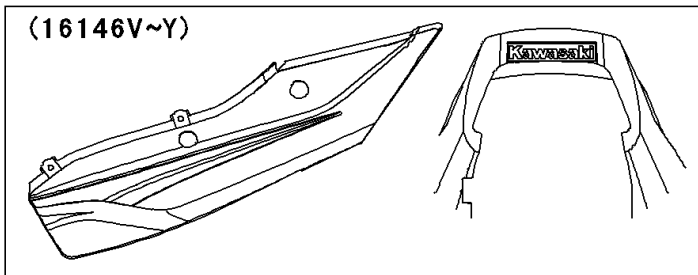

2004 ZRX1200R PARTS DIAGRAM

Seat

F2510

WD

	(16146V)	Green
(' 04)	(16146W)	Silver
	(16146X)	Red
(' 05)	(16146Y)	Green

2004 ZRX1200R PARTS LIST

Seat

ITEM NAME	PART NUMBER	QUANTITY
COVER-ASSY,SEAT,P.RED (Ref # 16146X)	16146-5108-234	1
SEAT-ASSY,DUAL,BLACK (Ref # 53001)	53001-1957-MA	1
LEATHER,SEAT,BLACK (Ref # 53003)	53003-1490-MA	1
WASHER,6.5X16X1 (Ref # 92022)	92022-1143	4
SCREW,6X14 (Ref # 92172)	92172-0004	4
COVER-ASSY,SEAT,C.L.GREEN (Ref # 16146V)	16146-5106-8N	1
COVER-ASSY,SEAT,G.SILVER (Ref # 16146W)	16146-5107-474	1