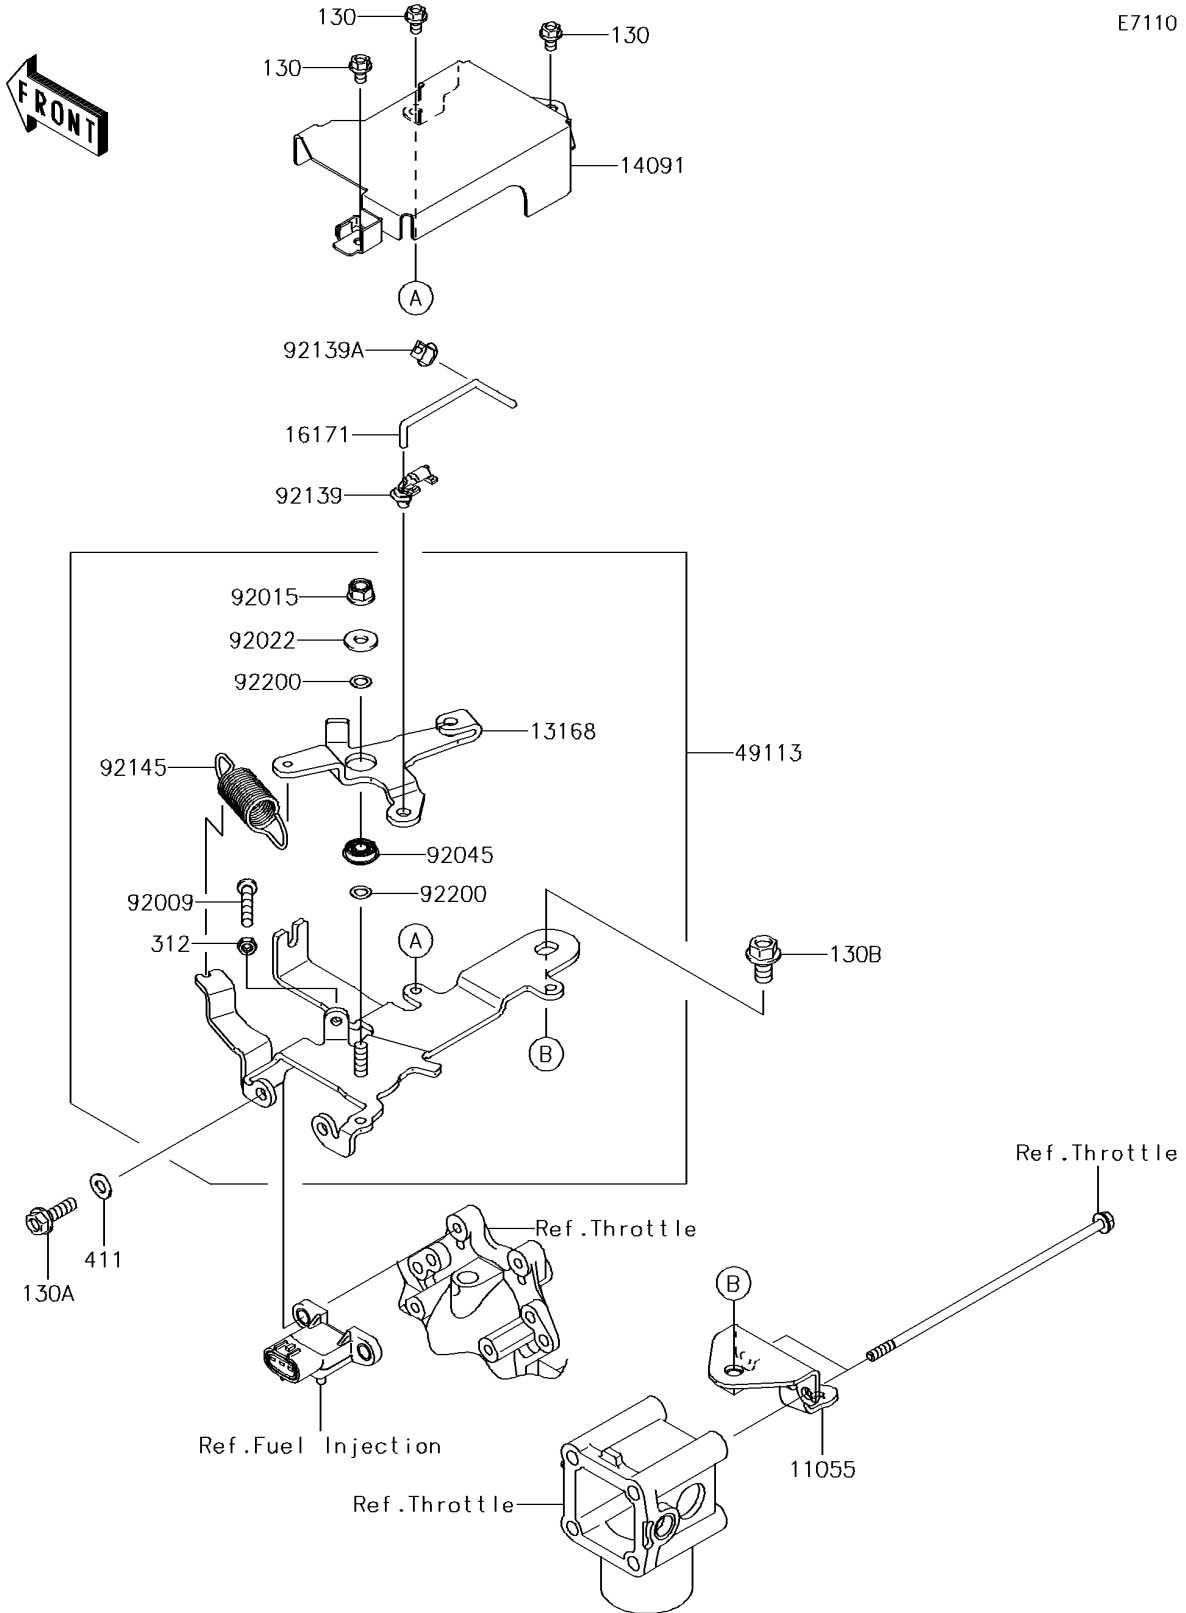

2018 MULE™ 4010 TRANS4x4® SE PARTS DIAGRAM

Control

E7110

2018 MULE™ 4010 TRANS4x4® SE PARTS LIST

Control

ITEM NAME	PART NUMBER	QUANTITY
BRACKET (Ref # 11055)	11055-2020	1
LEVER (Ref # 13168)	13168-2509	1
COVER,CONTROL PANEL (Ref # 14091)	14091-1757	1
LINK (Ref # 16171)	16171-2105	1
PANEL-COMP-CONTROL (Ref # 49113)	49113-2211	1
SCREW,5X30 (Ref # 92009)	92009-2381	1
NUT,LOCK,FLANGED,6MM (Ref # 92015)	92015-1339	1
WASHER (Ref # 92022)	92022-2247	1
BEARING-BALL,696ZZ1NR MC3 (Ref # 92045)	92045-2223	1
BUSHING,CONT-PANEL (Ref # 92139)	92139-2060	1
BUSHING,THROTTLE-BODY (Ref # 92139A)	92139-2061	1
SPRING (Ref # 92145)	92145-2186	1
WASHER,6.2X10X0.5 (Ref # 92200)	92200-2083	2
BOLT-FLANGED,5X8 (Ref # 130)	130BA0508	3
BOLT-FLANGED,6X20 (Ref # 130A)	130BA0620	2
BOLT-FLANGED,8X14 (Ref # 130B)	130BA0814	1
NUT-HEX,5MM (Ref # 312)	312AA0500	1
WASHER-PLAIN,6MM (Ref # 411)	411AB0600	2