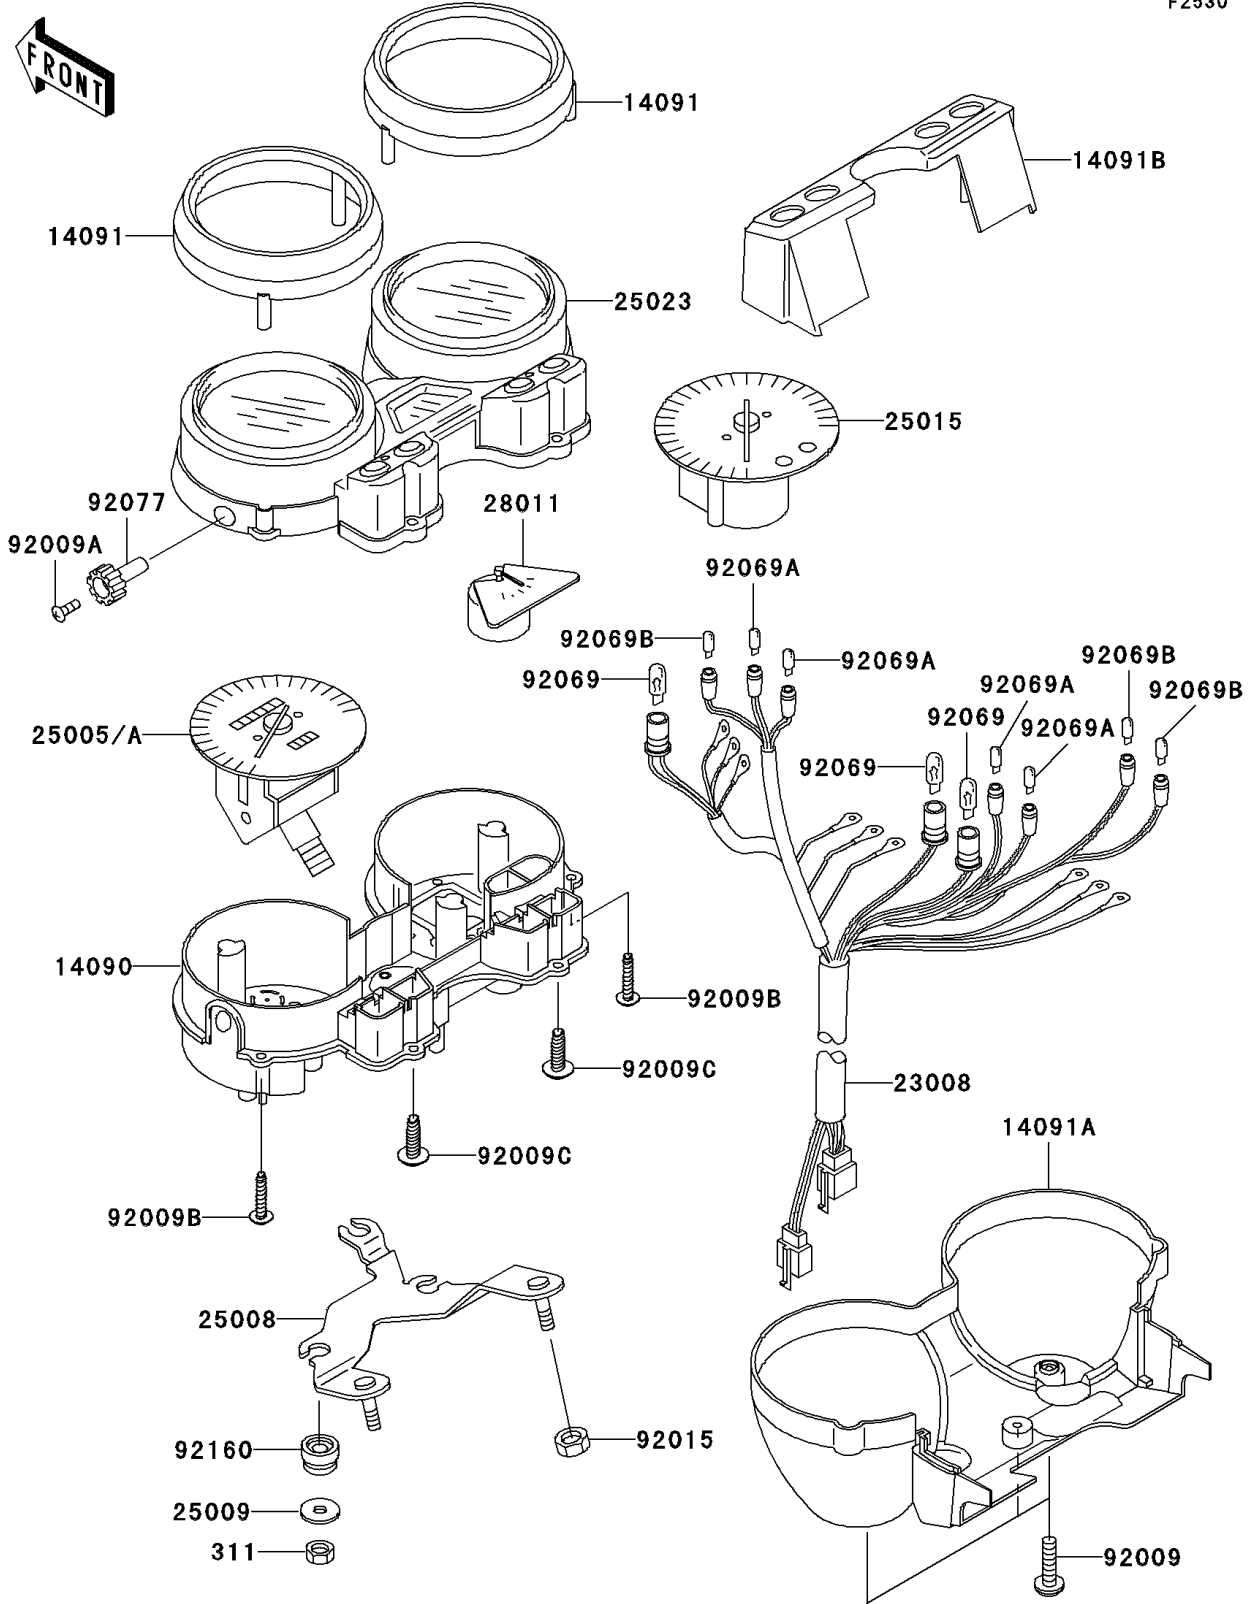

# 2004 ZRX1200R PARTS DIAGRAM

Meter(s)

F2530

## 2004 ZRX1200R PARTS LIST

Meter(s)

ITEM NAME	PART NUMBER	QUANTITY
NUT-HEX (Ref # 311)	311C0500	3
COVER,METER HOUSING (Ref # 14090)	14090-1842	1
COVER,SPEEDO&TACHOMETER (Ref # 14091)	14091-0129	2
COVER,METER,LWR (Ref # 14091A)	14091-0130	1
COVER,PILOT BOX,UPP (Ref # 14091B)	14091-1154	1
SOCKET-ASSY,METER (Ref # 23008)	23008-1583	1
BRACKET-METER (Ref # 25008)	25008-1213	1
WASHER,5.2X16X1.2 (Ref # 25009)	25009-004	3
TACHOMETER,X1000R/MIN (Ref # 25015)	25015-1364	1
COVER-METER CASE,UPP (Ref # 25023)	25023-1230	1
METER,FUEL (Ref # 28011)	28011-1216	1
SCREW,4X16,BLACK (Ref # 92009)	92009-1158	3
SCREW,2X6,BLACK (Ref # 92009A)	92009-1172	1
SCREW,TAPPING,3X16 (Ref # 92009B)	92009-1391	4
SCREW,TAPPING,4X14 (Ref # 92009C)	92009-1503	2
NUT,FLANGED,6MM,BLACK (Ref # 92015)	92015-1233	2
BULB,12V 1.7W,T10 (Ref # 92069)	92069-1059	3
BULB,12V 3W,T6.5 (Ref # 92069A)	92069-1068	4
BULB,12V 1.7W,T6.5 (Ref # 92069B)	92069-1070	3
KNOB,METER (Ref # 92077)	92077-1073	1
DAMPER (Ref # 92160)	92160-1178	3
SPEEDOMETER,MPH (Ref # 25005)	25005-0003	1
SPEEDOMETER,KPH (Ref # 25005A)	25005-1691	1