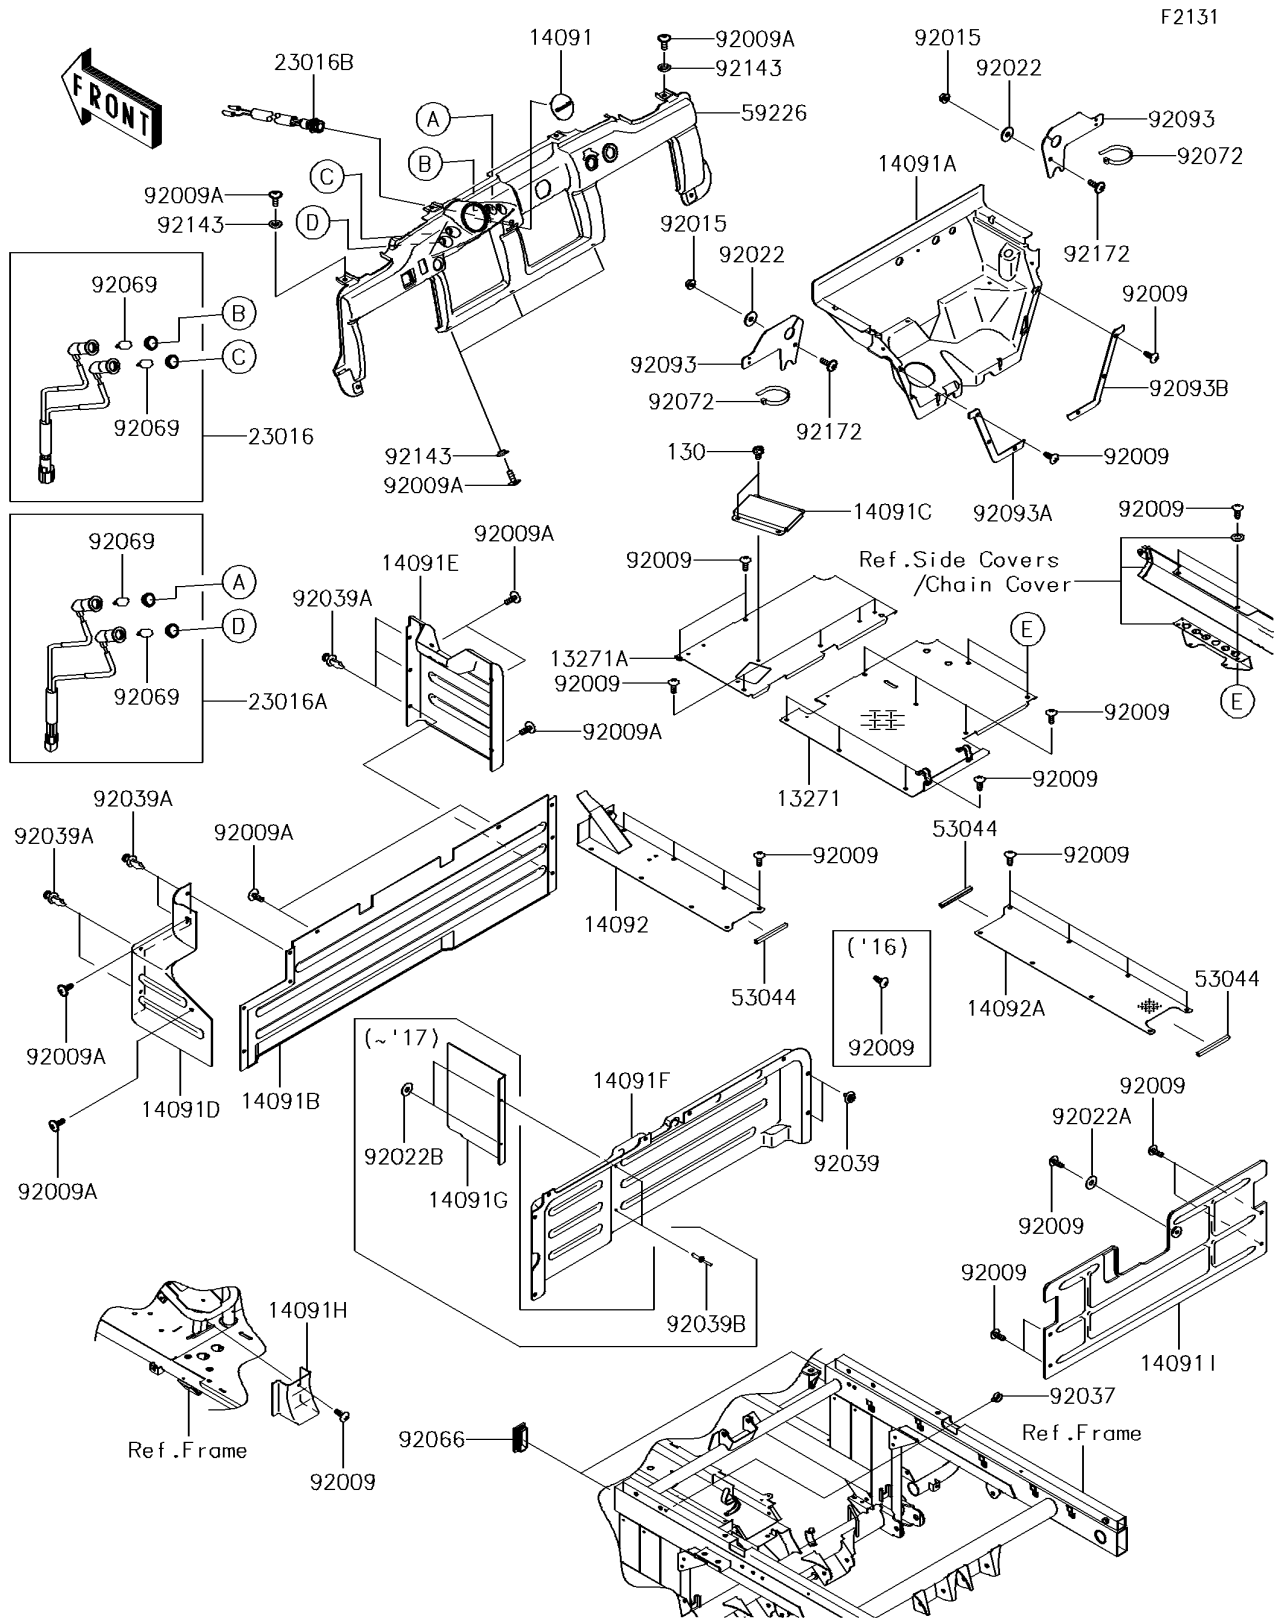

2016 MULE™ 4010 TRANS4x4® SE PARTS DIAGRAM

Frame Fittings

2016 MULE™ 4010 TRANS4x4® SE PARTS LIST

Frame Fittings

ITEM NAME	PART NUMBER	QUANTITY
PLATE,FLOOR,RH (Ref # 13271)	13271-7602	1
PLATE,FLOOR,RH (Ref # 13271A)	13271-7606	1
COVER,SPEEDOMETER,F.BLACK (Ref # 14091)	14091-0929-6Z	1
COVER,FLOOR (Ref # 14091A)	14091-1378	1
COVER,FRONT SEAT,CNT (Ref # 14091B)	14091-7531	1
COVER (Ref # 14091C)	14091-7536	1
COVER,FRONT SEAT,LH (Ref # 14091D)	14091-7541	1
COVER,FRONT SEAT,RH (Ref # 14091E)	14091-7542	1
COVER,FRONT SEAT,RR,LWR (Ref # 14091F)	14091-7549	1
COVER,FUEL TANK (Ref # 14091G)	14091-7550	1
COVER,PARKING CABLE (Ref # 14091H)	14091-7551	1
COVER,REAR SEAT,LWR (Ref # 14091I)	14091-7557	1
COVER,FLOOR,CNT,FR (Ref # 14092)	14092-0832	1
COVER,FLOOR,CNT,RR (Ref # 14092A)	14092-0993	1
LAMP-ASSY,PARKING&WATER TEMP (Ref # 23016)	23016-0035	1
LAMP-ASSY,DFI&OIL PRESSURE (Ref # 23016A)	23016-0036	1
LAMP-ASSY,LED (Ref # 23016B)	23016-0050	1
TRIM,L=111 (Ref # 53044)	53044-7502	3
PANEL-CONTROL,F.BLACK (Ref # 59226)	59226-0026-6Z	1
SCREW,TAPPING,6X16 (Ref # 92009)	92009-1166	50
SCREW,6X16 (Ref # 92009A)	92009-1621	12
NUT,FLANGED,6MM (Ref # 92015)	92015-1367	2
WASHER,6.5X20X1.6,BLACK (Ref # 92022)	92022-1346	2
WASHER,7X18X1.2 (Ref # 92022A)	92022-1545	1
WASHER,4.3X12.5X1 (Ref # 92022B)	92022-1949	2
CLAMP,HOSE (Ref # 92037)	92037-1827	1
RIVET (Ref # 92039A)	92039-0776	7
RIVET (Ref # 92039B)	92039-1150	2
PLUG (Ref # 92066)	92066-7505	2

2016 MULE™ 4010 TRANS4x4® SE PARTS LIST

Frame Fittings

ITEM NAME	PART NUMBER	QUANTITY
BULB,12V 1.7W,T10 (Ref # 92069)	92069-1059	4
BAND,L=368.3 (Ref # 92072)	92072-3872	2
SEAL,LOWER COVER (Ref # 92093)	92093-0181	2
SEAL,FRONT FENDER,LH (Ref # 92093A)	92093-1293	1
SEAL,FRONT FENDER,RH (Ref # 92093B)	92093-1294	1
COLLAR (Ref # 92143)	92143-1087	5
SCREW,6X18 (Ref # 92172)	92172-0002	2
BOLT-FLANGED,6X10 (Ref # 130)	130BA0610	2