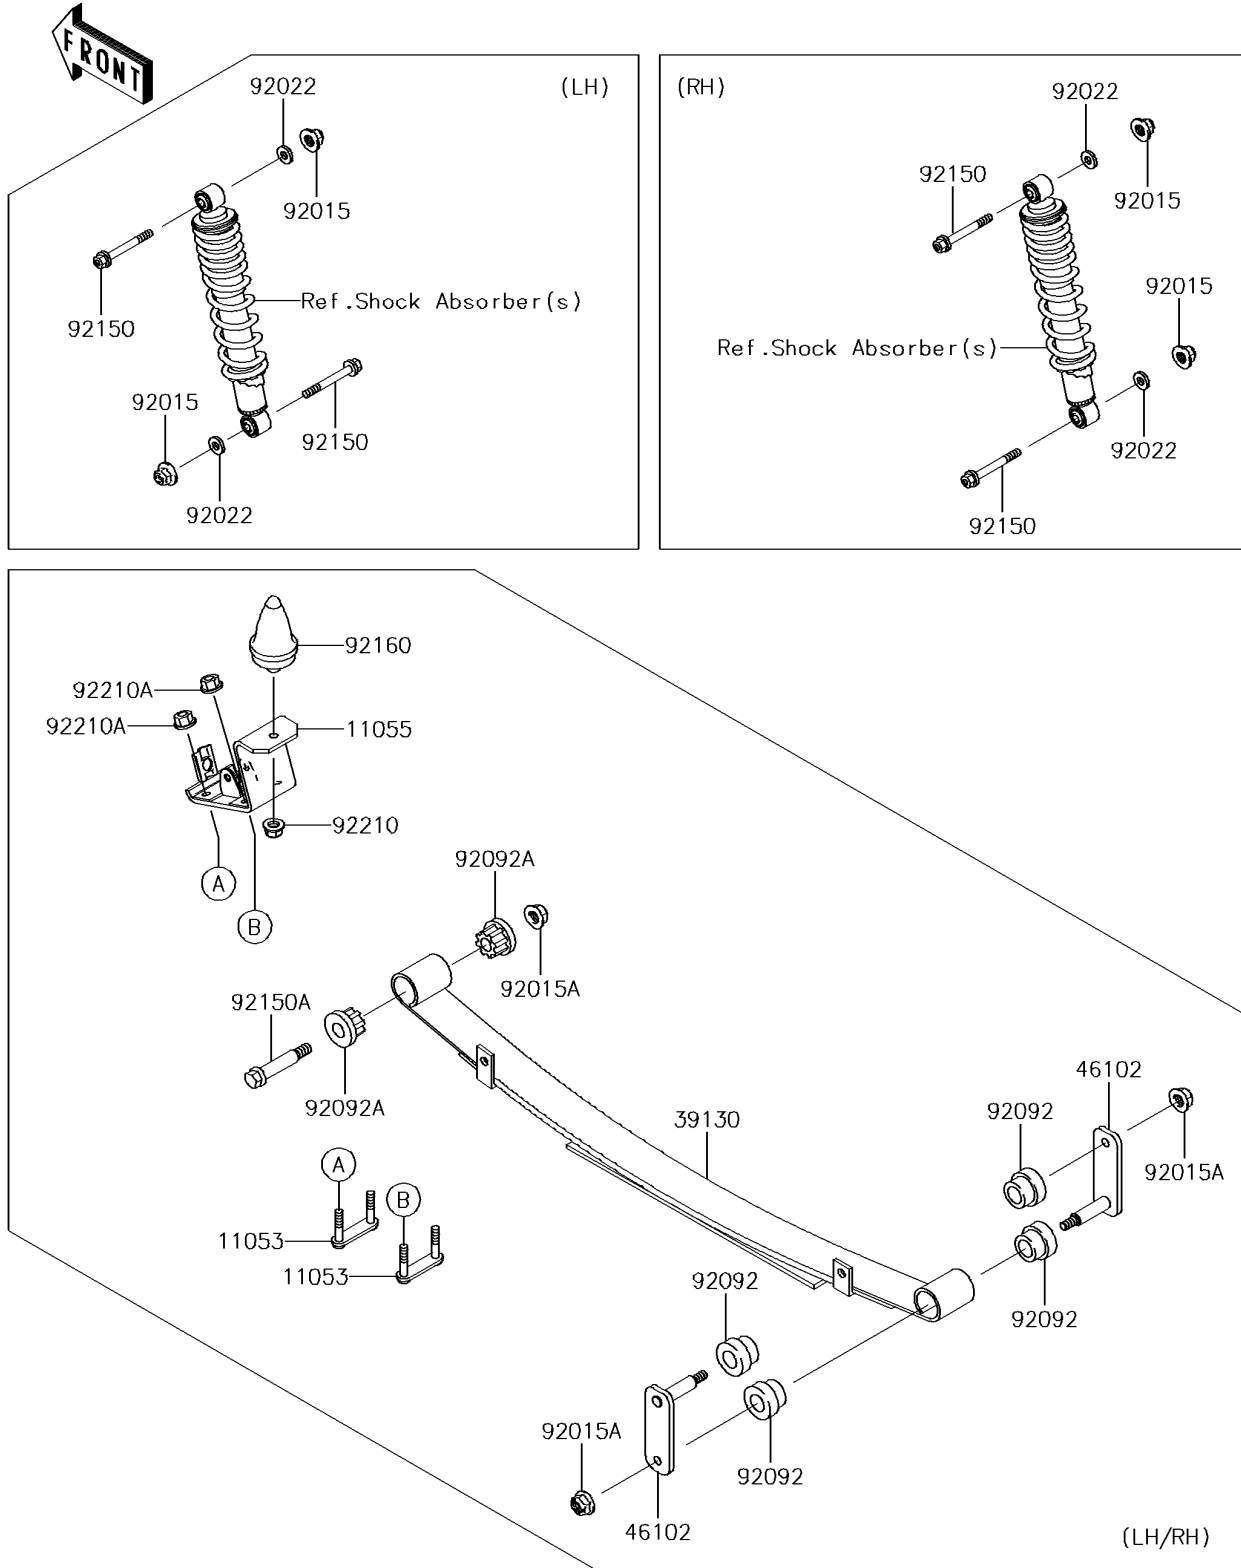

2018 MULE™ 4010 TRANS4x4® SE PARTS DIAGRAM

Rear Suspension

F2153

2018 MULE™ 4010 TRANS4x4® SE PARTS LIST

Rear Suspension

ITEM NAME	PART NUMBER	QUANTITY
BRACKET,LEAF SPRING (Ref # 11053)	11053-7564	4
BRACKET,LEAF SPRING (Ref # 11055)	11055-7504	2
SPRING-LEAF (Ref # 39130)	39130-1066	2
ROD,LEAF SPRING,RR (Ref # 46102)	46102-1338	4
NUT,LOCK,10MM (Ref # 92015)	92015-1597	4
NUT,12MM (Ref # 92015A)	92015-1706	6
WASHER,11.5X20.5X1.6 (Ref # 92022)	92022-1768	4
BUSHING-RUBBER (Ref # 92092)	92092-1083	8
BUSHING-RUBBER (Ref # 92092A)	92092-1084	4
BOLT,FLANGED,10X57 (Ref # 92150)	92150-1227	4
BOLT,12MM (Ref # 92150A)	92150-1284	2
DAMPER,BUMP STOPPER (Ref # 92160)	92160-1136	2
NUT,LOCK,FLANGED,10MM (Ref # 92210)	92210-0276	2
NUT,LOCK,10MM (Ref # 92210A)	92210-1204	8