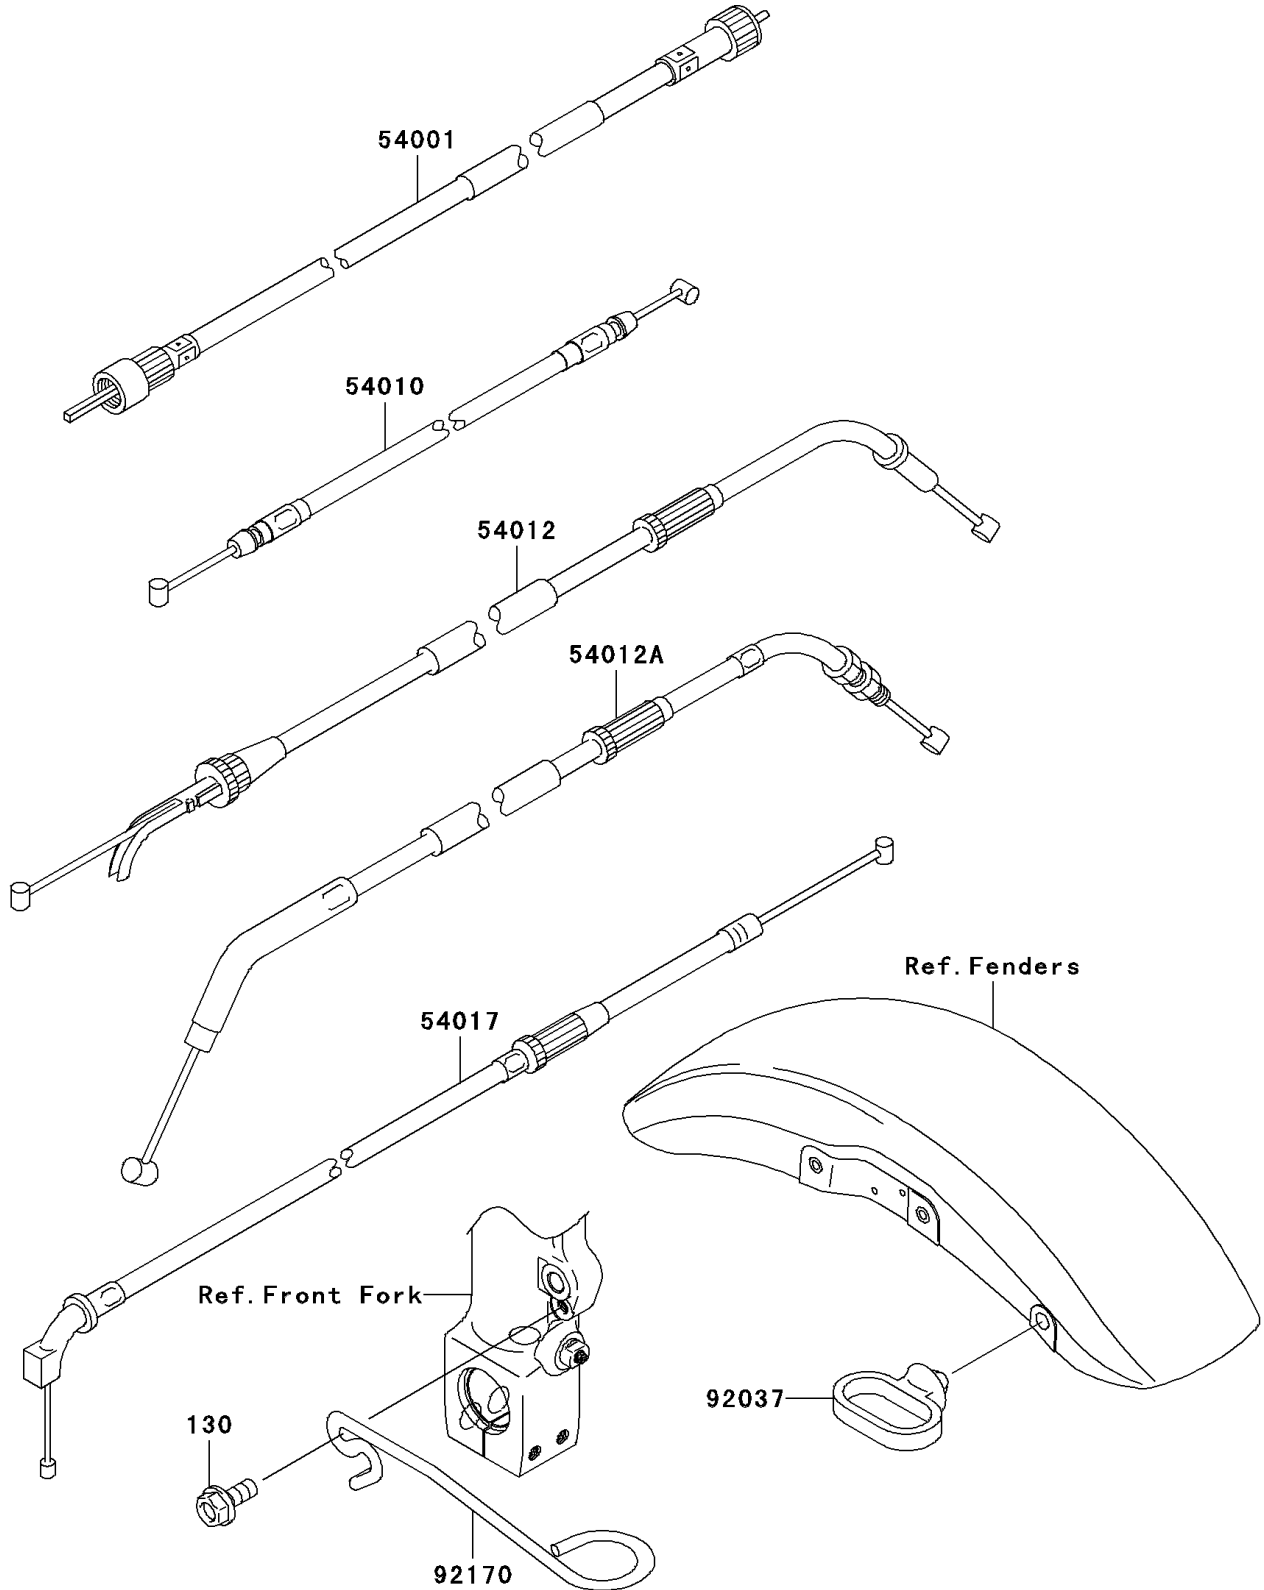

2004 ZRX1200R PARTS DIAGRAM

Cables

F2540

2004 ZRX1200R PARTS LIST

Cables

ITEM NAME	PART NUMBER	QUANTITY
BOLT-FLANGED,6X14,BLACK (Ref # 130)	130J0614	1
CABLE-SPEEDOMETER (Ref # 54001)	54001-1144	1
CABLE,SEAT LOCK (Ref # 54010)	54010-1109	1
CABLE-THROTTLE,OPENING (Ref # 54012)	54012-0015	1
CABLE-THROTTLE,CLOSING (Ref # 54012A)	54012-0020	1
CABLE-STARTER (Ref # 54017)	54017-1171	1
CLAMP,CABLE (Ref # 92037)	92037-1459	1
CLAMP,CABLE (Ref # 92170)	92170-1669	1