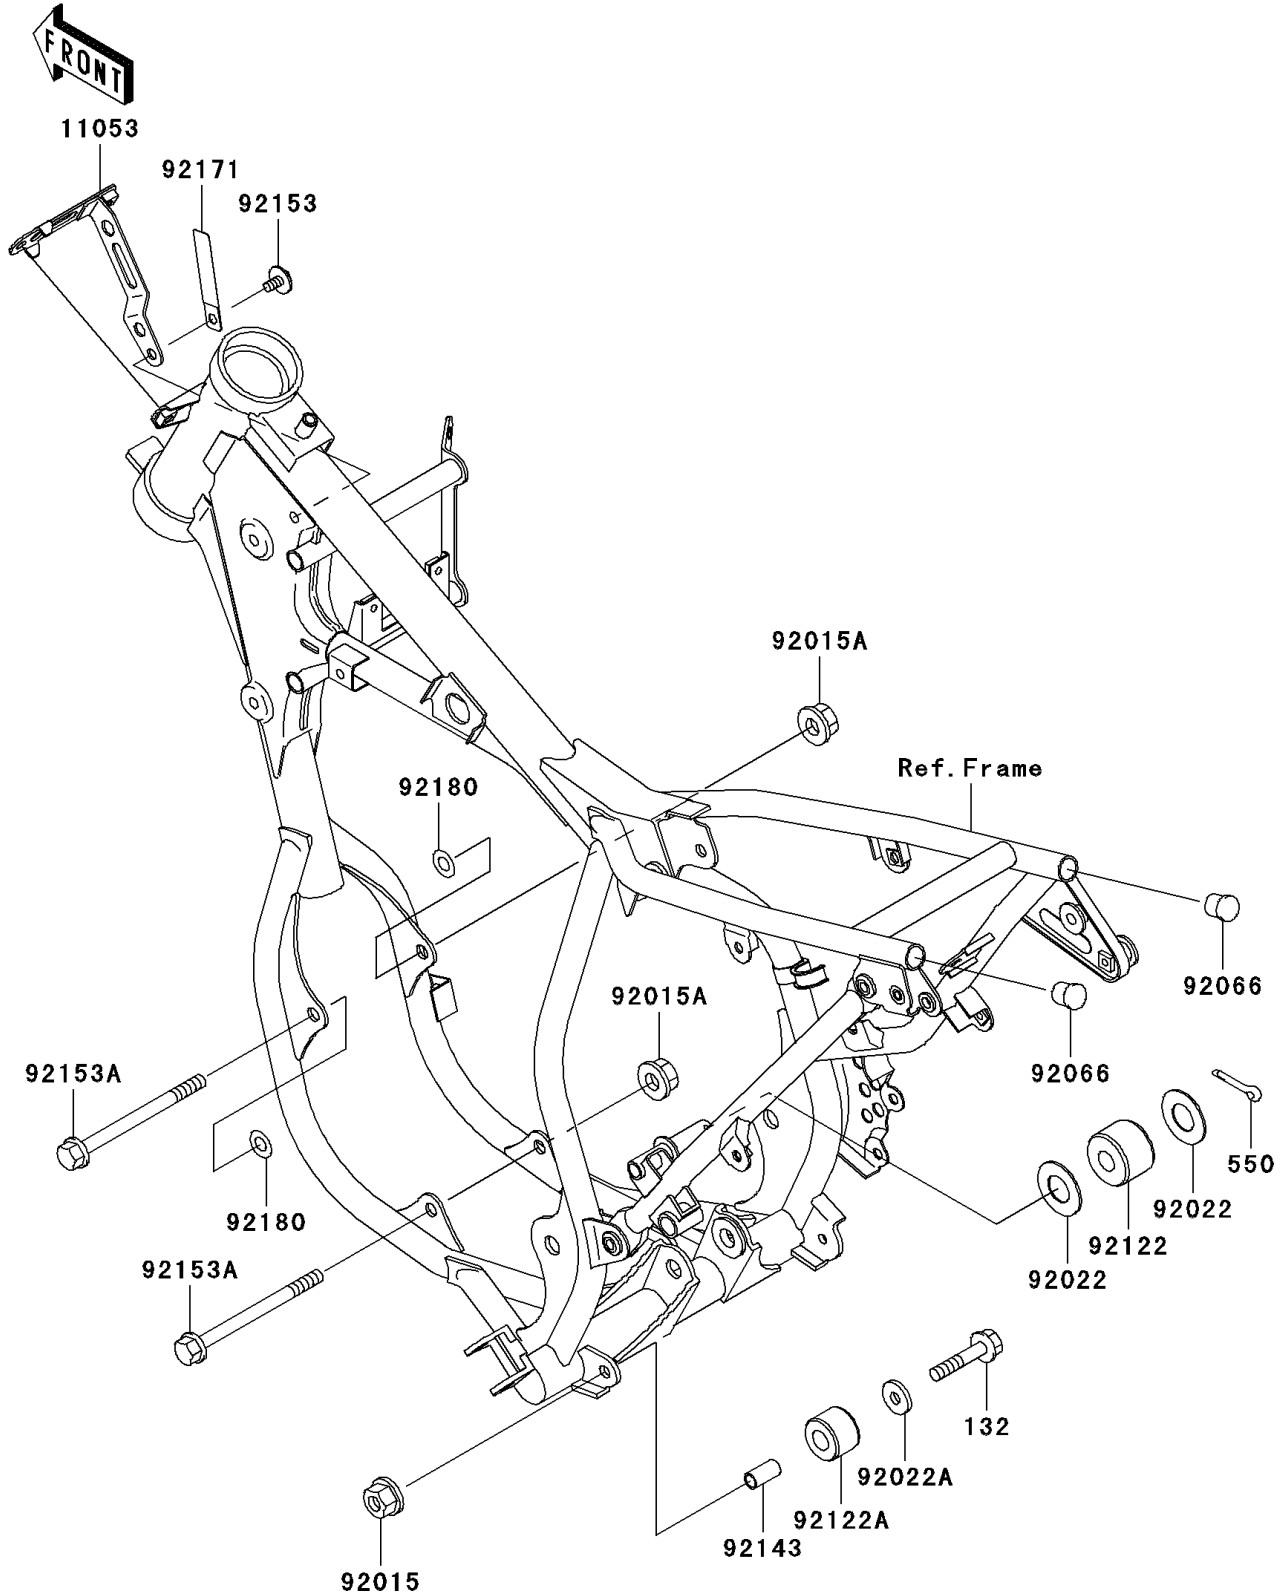

2006 KX65 PARTS DIAGRAM

Engine Mount

F2122

2006 KX65 PARTS LIST

Engine Mount

ITEM NAME	PART NUMBER	QUANTITY
BOLT-FLANGED-SMALL,8X40 (Ref # 132)	132BA0840	1
PIN-COTTER,2.5X18 (Ref # 550)	550AA2518	1
BRACKET,IGNITER (Ref # 11053)	11053-1682	1
NUT,8MM (Ref # 92015)	92015-1143	1
NUT,8MM (Ref # 92015A)	92015-1432	2
WASHER (Ref # 92022)	92022-107	2
WASHER,8.5X20X1.6 (Ref # 92022A)	92022-1561	1
PLUG (Ref # 92066)	92066-1081	2
ROLLER,CHAIN GUIDE (Ref # 92122)	92122-1179	1
ROLLER,CHAIN GUIDE (Ref # 92122A)	92122-1213	1
COLLAR,9.5X12.7X25 (Ref # 92143)	92143-1432	1
BOLT,6X12 (Ref # 92153)	92153-0503	1
BOLT,FLANGED,8X110 (Ref # 92153A)	92153-1095	2
CLAMP (Ref # 92171)	92171-0652	1
SHIM,9X18X0.3 (Ref # 92180)	92180-1354	AR