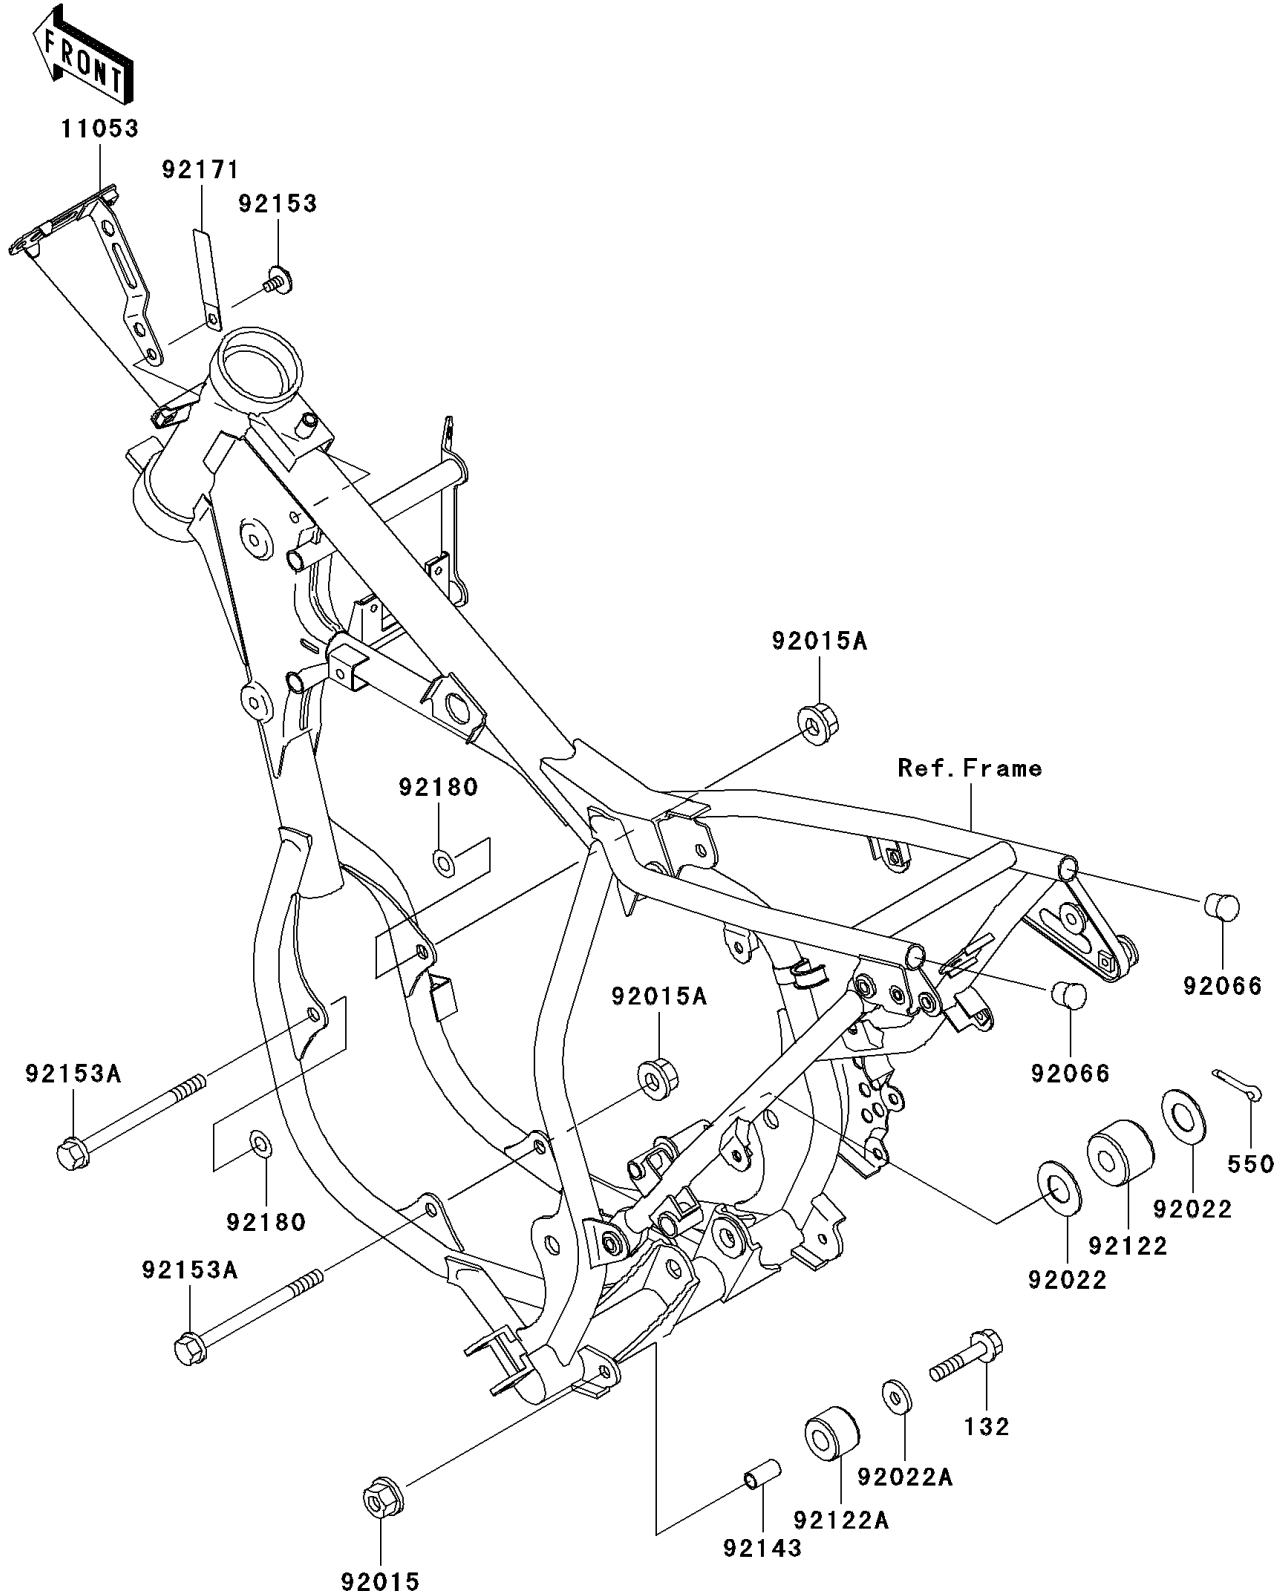

# 2007 KX65 PARTS DIAGRAM

Engine Mount

F2122

## 2007 KX65 PARTS LIST

### Engine Mount

| ITEM NAME                           | PART NUMBER | QUANTITY |
|-------------------------------------|-------------|----------|
| BOLT-FLANGED-SMALL,8X40 (Ref # 132) | 132BA0840   | 1        |
| PIN-COTTER,2.5X18 (Ref # 550)       | 550AA2518   | 1        |
| BRACKET,IGNITER (Ref # 11053)       | 11053-1682  | 1        |
| NUT,8MM (Ref # 92015)               | 92015-1143  | 1        |
| NUT,8MM (Ref # 92015A)              | 92015-1432  | 2        |
| WASHER (Ref # 92022)                | 92022-107   | 2        |
| WASHER,8.5X20X1.6 (Ref # 92022A)    | 92022-1561  | 1        |
| PLUG (Ref # 92066)                  | 92066-1081  | 2        |
| ROLLER,CHAIN GUIDE (Ref # 92122)    | 92122-1179  | 1        |
| ROLLER,CHAIN GUIDE (Ref # 92122A)   | 92122-1213  | 1        |
| COLLAR,9.5X12.7X25 (Ref # 92143)    | 92143-1432  | 1        |
| BOLT,6X12 (Ref # 92153)             | 92153-0503  | 1        |
| BOLT,FLANGED,8X110 (Ref # 92153A)   | 92153-1095  | 2        |
| CLAMP (Ref # 92171)                 | 92171-0652  | 1        |
| SHIM,9X18X0.3 (Ref # 92180)         | 92180-1354  | AR       |