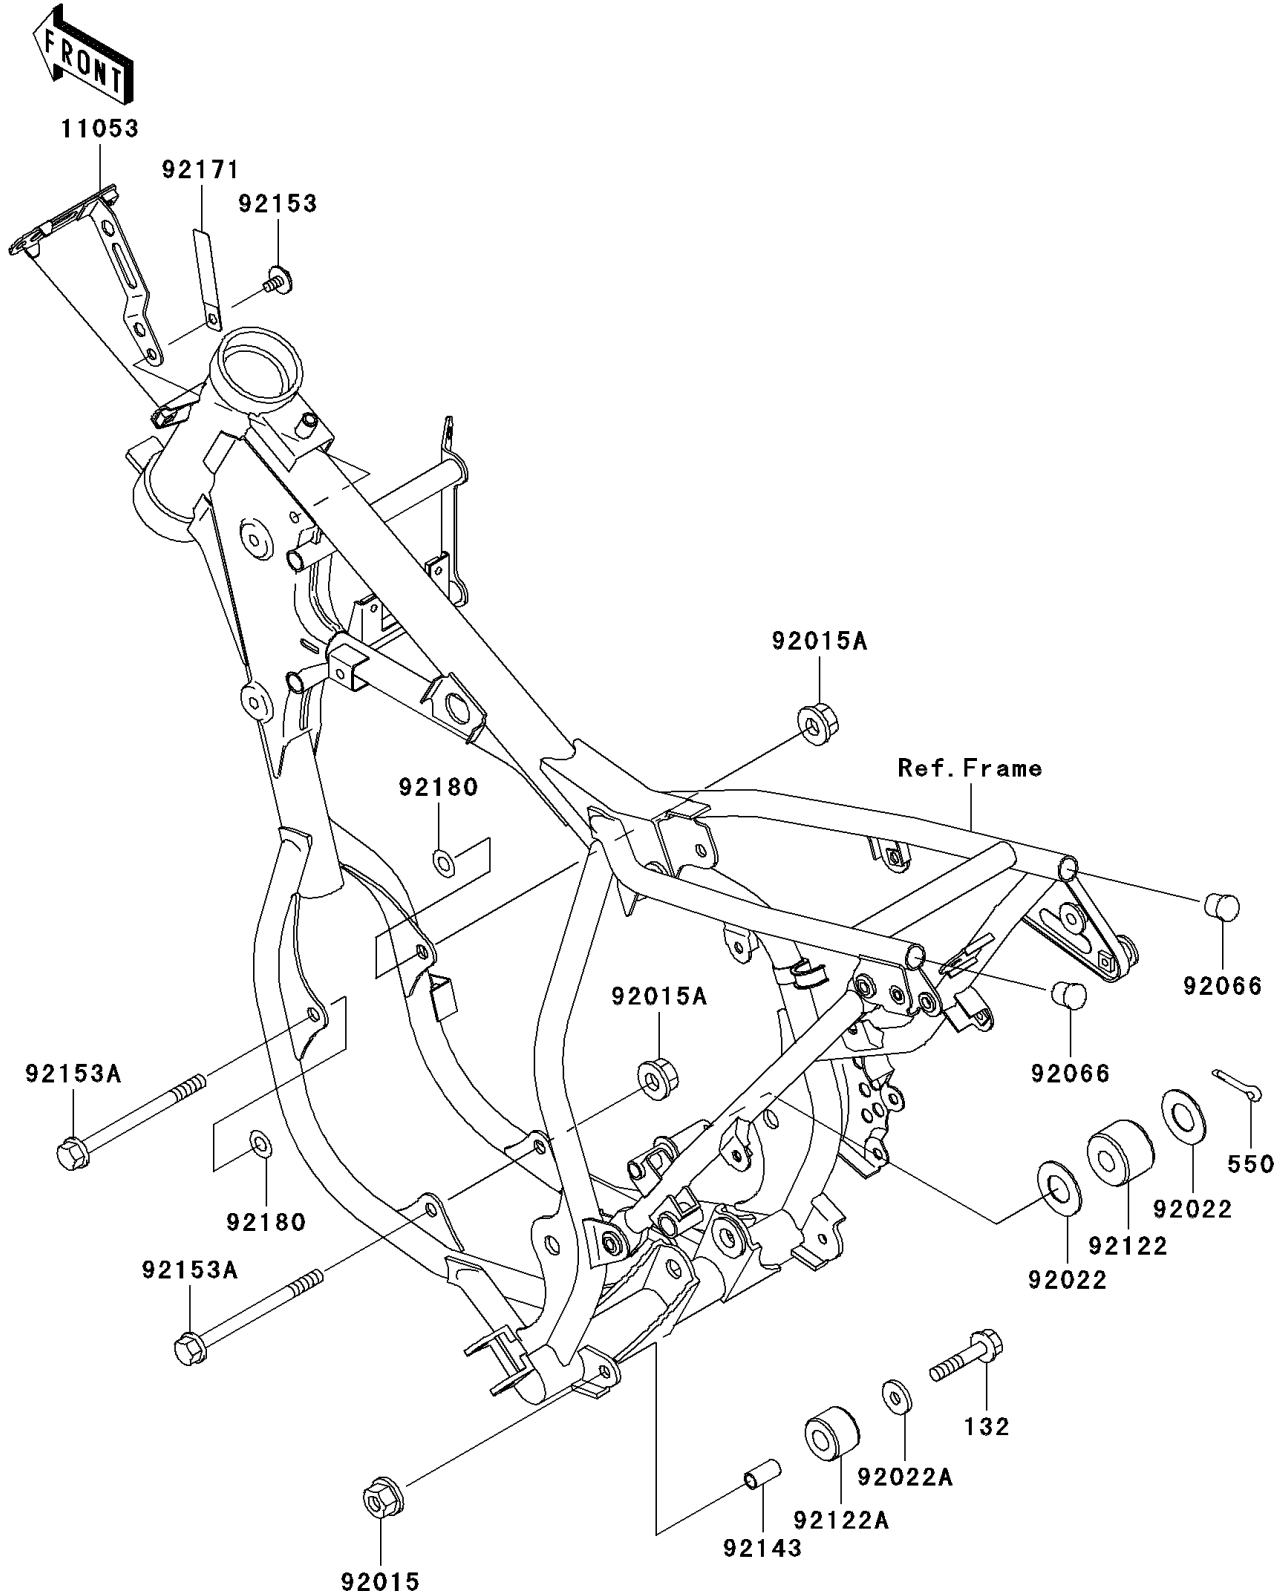

2008 KX™ 65 PARTS DIAGRAM

Engine Mount

F2122

2008 KX™ 65 PARTS LIST

Engine Mount

ITEM NAME	PART NUMBER	QUANTITY
BOLT-FLANGED-SMALL,8X40 (Ref # 132)	132BA0840	1
PIN-COTTER,2.5X18 (Ref # 550)	550AA2518	1
BRACKET,IGNITER (Ref # 11053)	11053-1682	1
NUT,8MM (Ref # 92015)	92015-1143	1
NUT,8MM (Ref # 92015A)	92015-1432	2
WASHER (Ref # 92022)	92022-107	2
WASHER,8.5X20X1.6 (Ref # 92022A)	92022-1561	1
PLUG (Ref # 92066)	92066-1081	2
ROLLER,CHAIN GUIDE (Ref # 92122)	92122-1179	1
ROLLER,CHAIN GUIDE (Ref # 92122A)	92122-1213	1
COLLAR,9.5X12.7X25 (Ref # 92143)	92143-1432	1
BOLT,6X12 (Ref # 92153)	92153-0503	1
BOLT,FLANGED,8X110 (Ref # 92153A)	92153-1095	2
CLAMP (Ref # 92171)	92171-0652	1
SHIM,9X18X0.3 (Ref # 92180)	92180-1354	AR