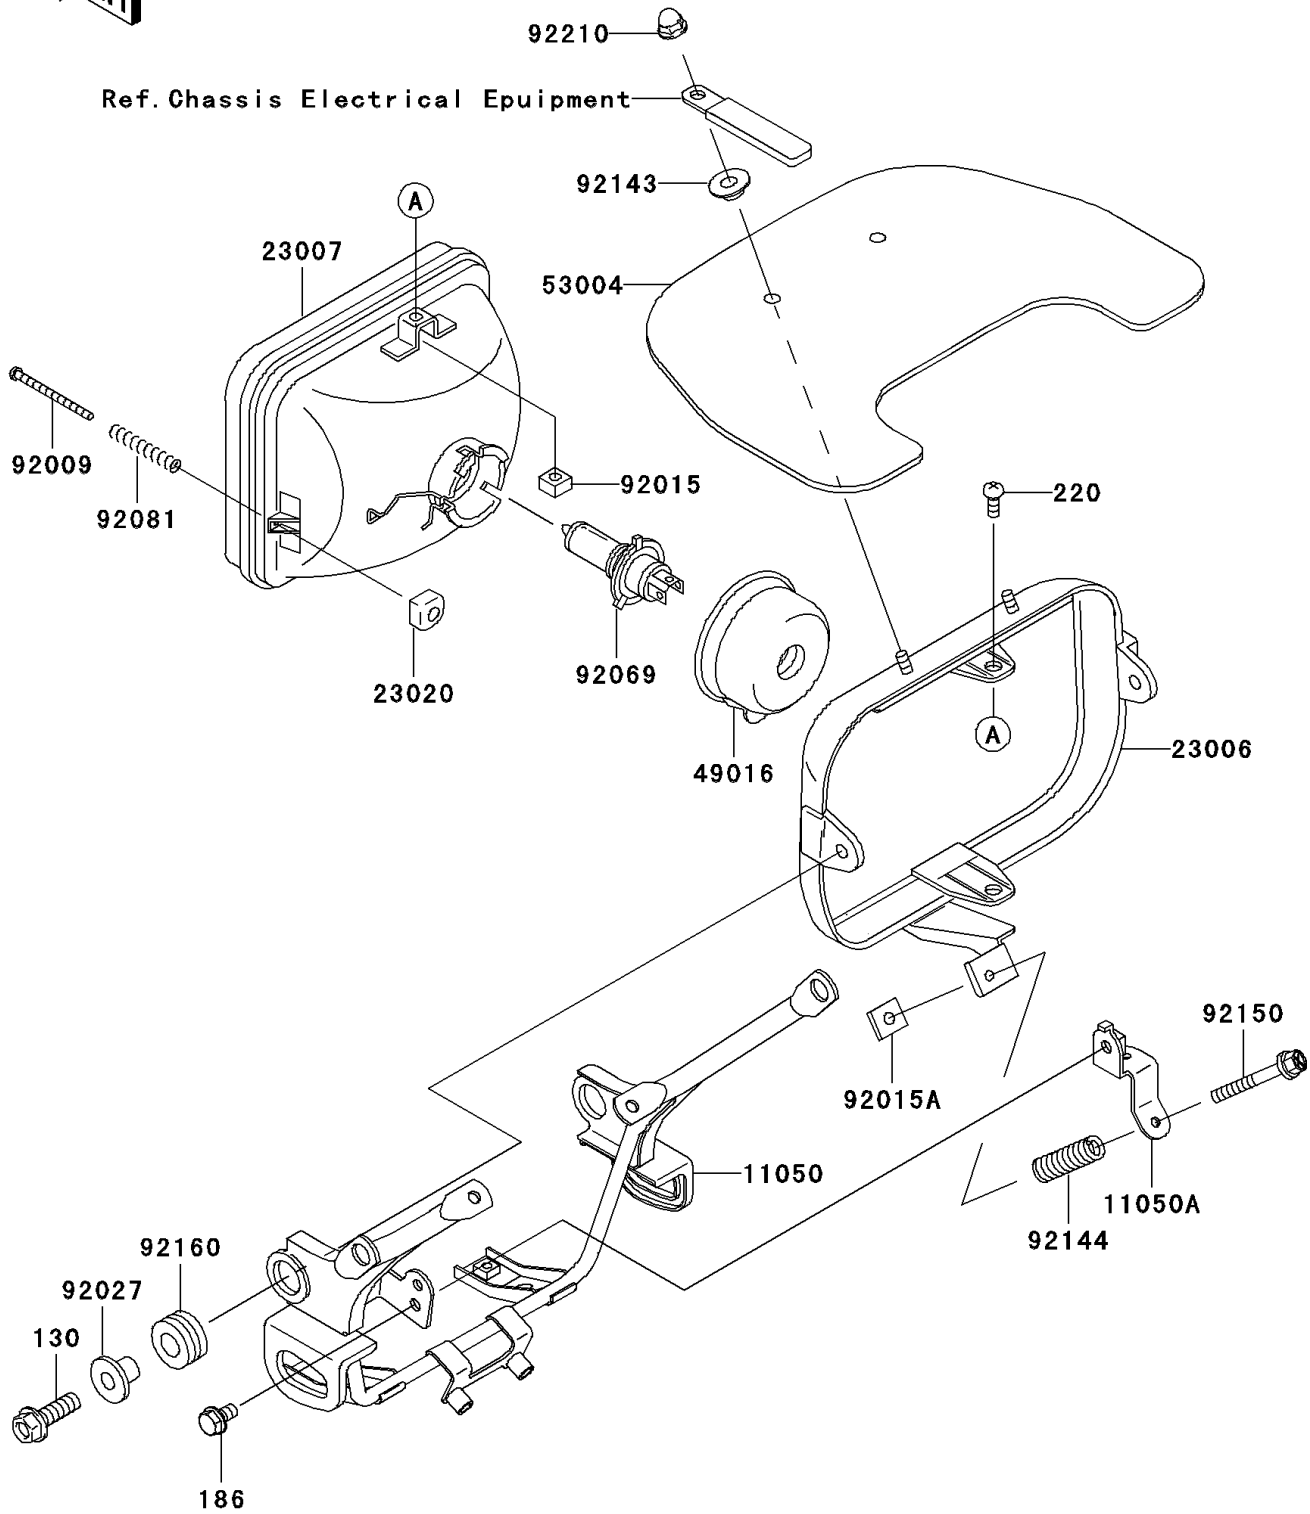

# 2004 ZRX1200R PARTS DIAGRAM

Headlight(s)

F2710

## 2004 ZRX1200R PARTS LIST

### Headlight(s)

ITEM NAME	PART NUMBER	QUANTITY
BOLT-FLANGED (Ref # 130)	130L0825	2
BOLT-UPSET-WP (Ref # 186)	186J0612	1
SCREW-PAN-CROS,5X12 (Ref # 220)	220D0512	2
BRACKET,HEAD LAMP (Ref # 11050)	11050-1087	1
BRACKET,HEAD LAMP BODY (Ref # 11050A)	11050-1119	1
RIM-LAMP (Ref # 23006)	23006-1068	1
LENS-COMP,HEAD LAMP (Ref # 23007)	23007-1321	1
NUT,4MM,FOCUS ADJUST (Ref # 23020)	23020-018	1
COVER-SEAL,HEAD LAMP (Ref # 49016)	49016-1046	1
MAT,HEAD LAMP (Ref # 53004)	53004-1117	1
SCREW,4MM,FOCUS ADJUST (Ref # 92009)	92009-1047	1
NUT,5MM (Ref # 92015)	92015-1157	2
NUT,5MM,FOCUS ADJUST (Ref # 92015A)	92015-1799	1
COLLAR,L=14 (Ref # 92027)	92027-1134	2
BULB,12V 60/55W,H4 (Ref # 92069)	92069-1002	1
SPRING,HEAD LAMP LENS (Ref # 92081)	92081-1103	1
COLLAR (Ref # 92143)	92143-1087	2
SPRING (Ref # 92144)	92144-1417	1
BOLT,ADJUST,5X45 (Ref # 92150)	92150-1590	1
DAMPER (Ref # 92160)	92160-1007	2
NUT,CAP,6MM (Ref # 92210)	92210-0003	2