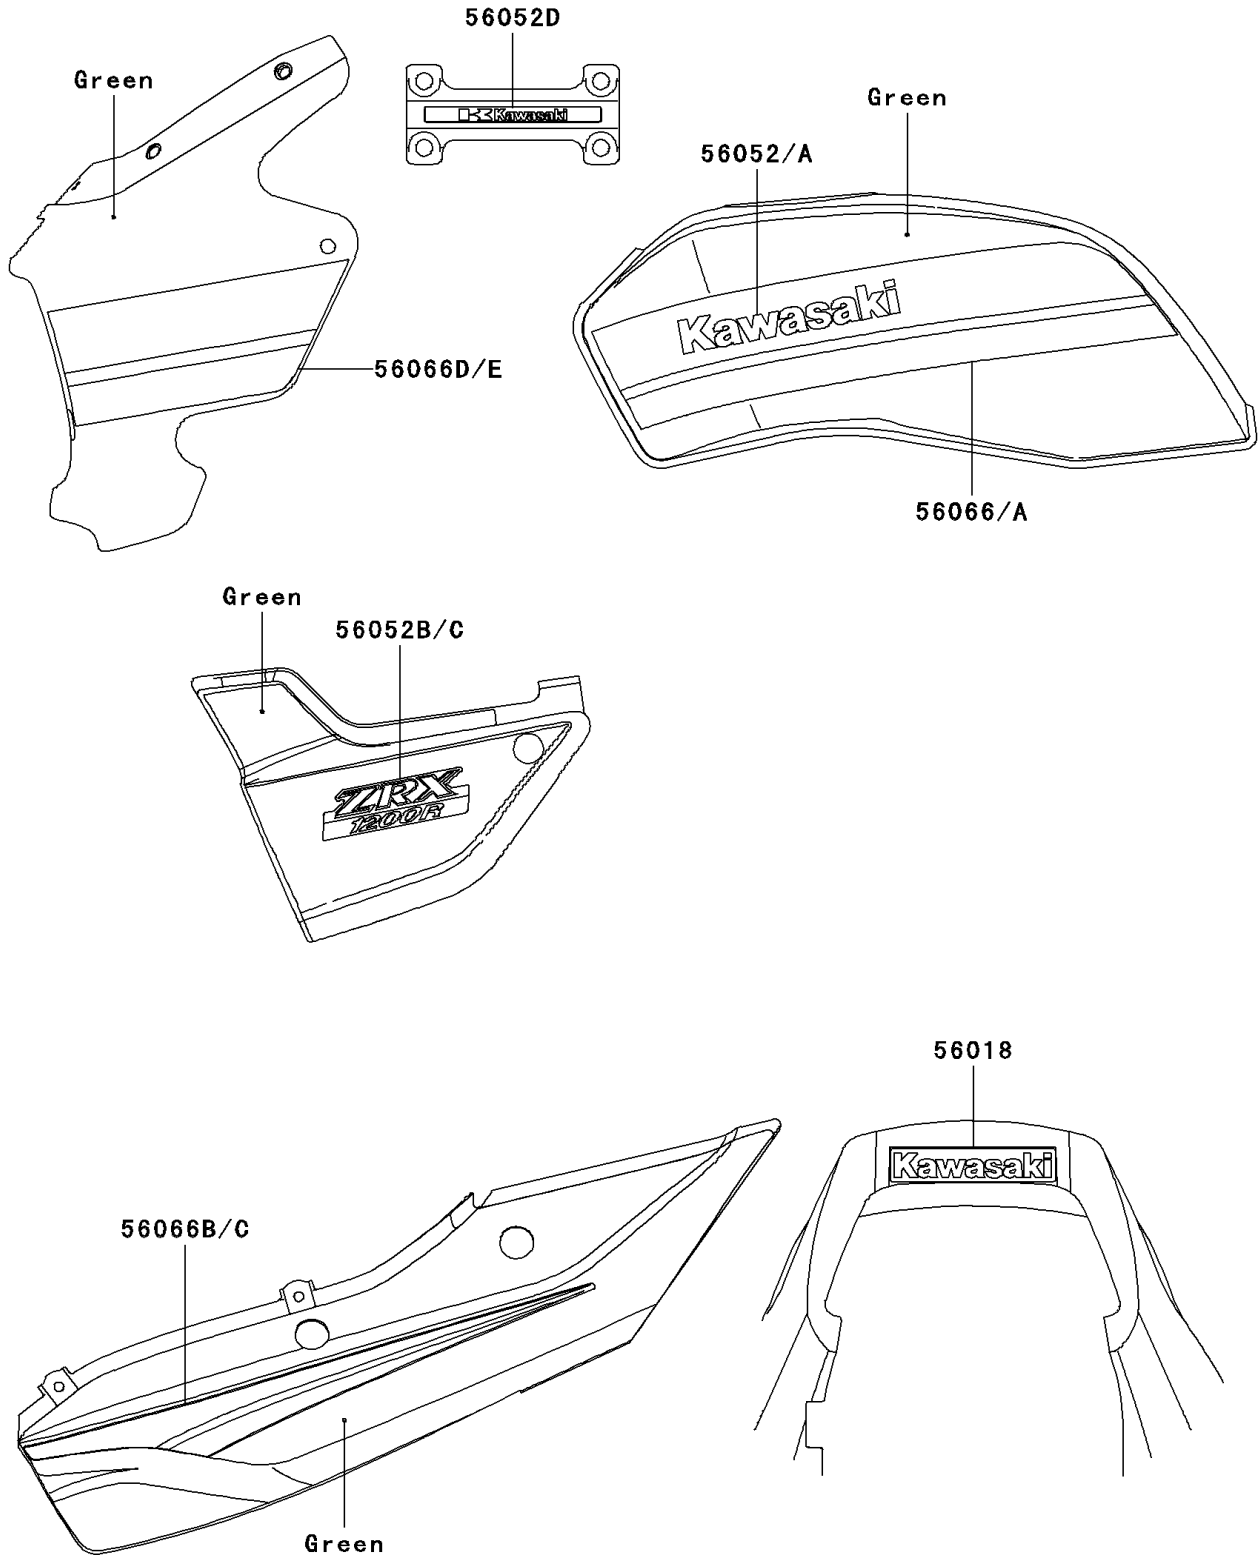

2004 ZRX1200R PARTS DIAGRAM

Decals(Green)(A4)(CN)

F2861

2004 ZRX1200R PARTS LIST

Decals(Green)(A4)(CN)

ITEM NAME	PART NUMBER	QUANTITY
MARK,SEAT COVER,KAWASAKI (Ref # 56018)	56018-1208	1
MARK,FUEL TANK,LH,KAWASAKI (Ref # 56052)	56052-0090	1
MARK,FUEL TANK,RH,KAWASAKI (Ref # 56052A)	56052-0091	1
MARK,SIDE COVER,LH,ZRX 1200R (Ref # 56052B)	56052-1444	1
MARK,SIDE COVER,RH,ZRX 1200R (Ref # 56052C)	56052-1445	1
MARK,HANDLE HOLDER,K.KAWASAKI (Ref # 56052D)	56052-1463	1
PATTERN,FUEL TANK,LH (Ref # 56066)	56066-0599	1
PATTERN,FUEL TANK,RH (Ref # 56066A)	56066-0600	1
PATTERN,SEAT COVER,LH (Ref # 56066B)	56066-0601	1
PATTERN,SEAT COVER,RH (Ref # 56066C)	56066-0602	1
PATTERN,UPP COWLING,LH (Ref # 56066D)	56066-0603	1
PATTERN,UPP COWLING,RH (Ref # 56066E)	56066-0604	1