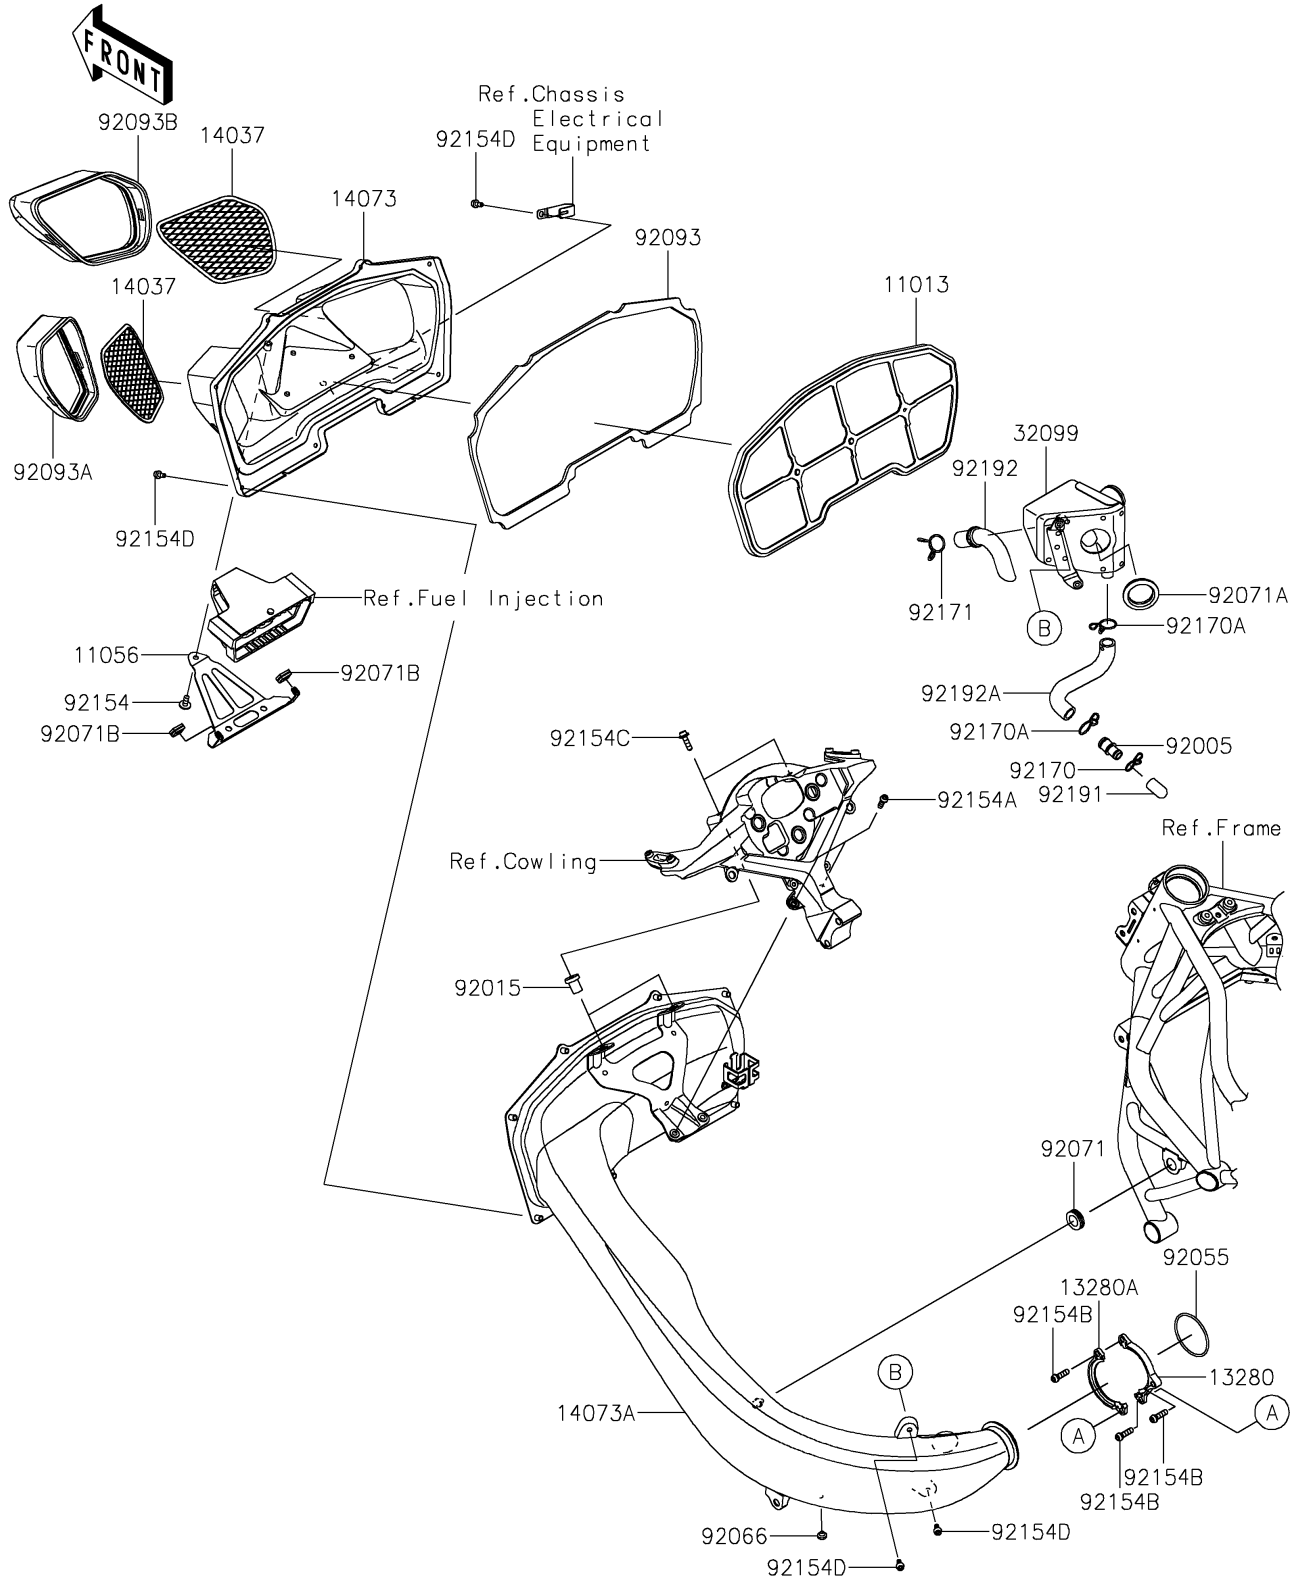

# 2024 NINJA H2® R ABS PARTS DIAGRAM

Air Cleaner

E1130

## 2024 NINJA H2® R ABS PARTS LIST

### Air Cleaner

ITEM NAME	PART NUMBER	QUANTITY
ELEMENT-AIR FILTER (Ref # 11013)	11013-0759	1
BRACKET (Ref # 11056)	11056-7050	1
HOLDER (Ref # 13280)	13280-0825	1
HOLDER (Ref # 13280A)	13280-0834	1
SCREEN (Ref # 14037)	14037-0772	2
DUCT,RAM AIR,FR,CFRP (Ref # 14073)	14073-0807	1
DUCT,RAM AIR,R.CARBON (Ref # 14073A)	14073-0850-53F	1
CASE,REZONATOR,CFRP (Ref # 32099)	32099-0764	1
FITTING (Ref # 92005)	92005-0776	1
NUT,RUBBER,6MM (Ref # 92015)	92015-1692	2
RING-O (Ref # 92055)	92055-0156	1
PLUG (Ref # 92066)	92066-0824	1
GROMMET (Ref # 92071)	92071-056	1
GROMMET (Ref # 92071A)	92071-0743	1
GROMMET (Ref # 92071B)	92071-0751	2
SEAL (Ref # 92093)	92093-0621	1
SEAL,COWLING,LH (Ref # 92093A)	92093-0623	1
SEAL,COWLING,RH (Ref # 92093B)	92093-0624	1
BOLT,SOCKET,6X14 (Ref # 92154)	92154-0907	1
BOLT,SOCKET,6X18 (Ref # 92154A)	92154-1455	2
BOLT,SOCKET,6X22 (Ref # 92154B)	92154-1456	3
BOLT,SOCKET,6X20 (Ref # 92154C)	92154-1499	2
BOLT,SOCKET,6X12 (Ref # 92154D)	92154-1538	10
CLAMP (Ref # 92170)	92170-1695	1
CLAMP (Ref # 92170A)	92170-1997	2
CLAMP (Ref # 92171)	92171-0391	1
TUBE (Ref # 92191)	92191-1704	1
TUBE,BREATHER (Ref # 92192)	92192-1395	1
TUBE,DRAIN (Ref # 92192A)	92192-1426	1