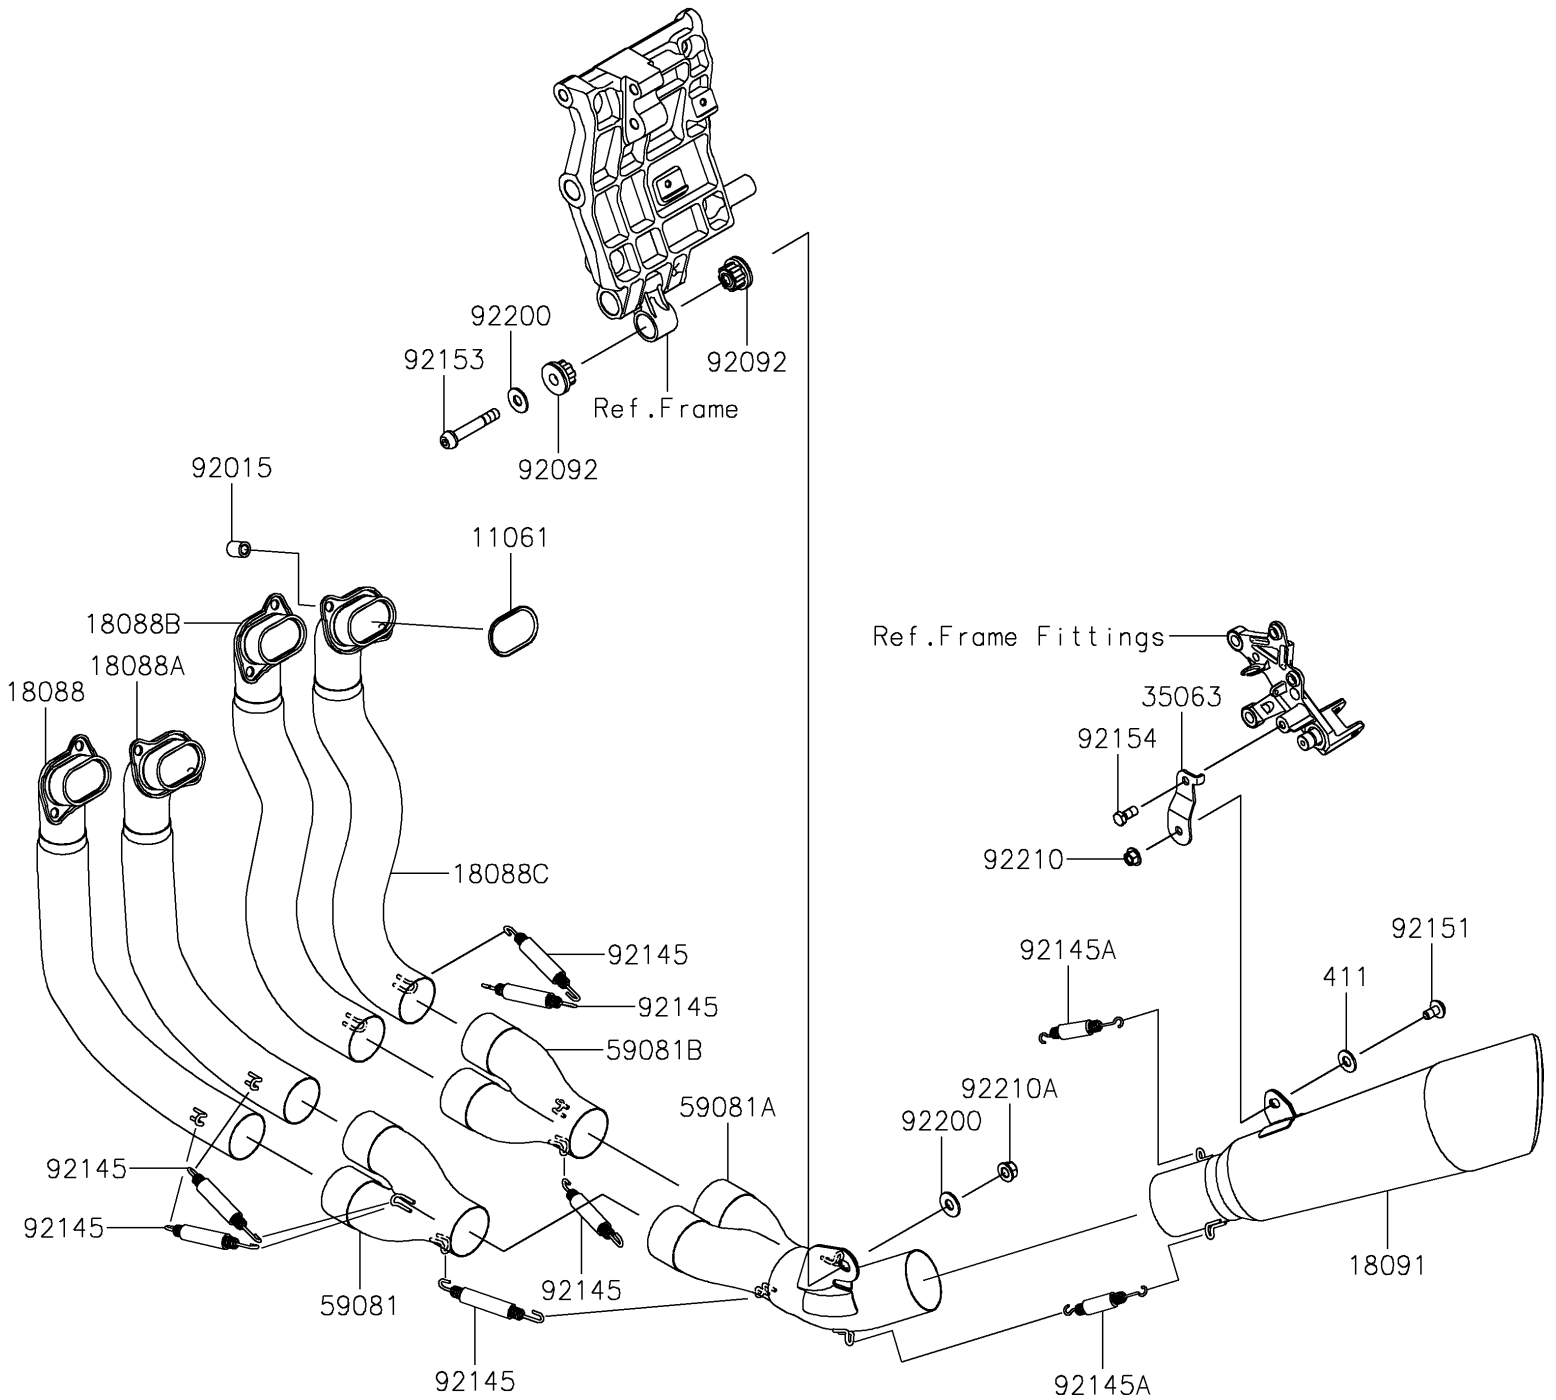

2024 NINJA H2®R ABS PARTS DIAGRAM

Muffler(s)

E1140

2024 NINJA H2® R ABS PARTS LIST

Muffler(s)

ITEM NAME	PART NUMBER	QUANTITY
GASKET,EXHAUST PIPE (Ref # 11061)	11061-0951	4
PIPE-EXHAUST,#1 (Ref # 18088)	18088-1284	1
PIPE-EXHAUST,#2 (Ref # 18088A)	18088-1285	1
PIPE-EXHAUST,#3 (Ref # 18088B)	18088-1286	1
PIPE-EXHAUST,#4 (Ref # 18088C)	18088-1287	1
BODY-COMP-MUFFLER (Ref # 18091)	18091-0992	1
STAY,MUFFLER BODY (Ref # 35063)	35063-1278	1
MANIFOLD-EXHAUST,4-2 JOINT,LH (Ref # 59081)	59081-0297	1
MANIFOLD-EXHAUST,2-1 JOINT (Ref # 59081A)	59081-0298	1
MANIFOLD-EXHAUST,4-2 JOINT,RH (Ref # 59081B)	59081-0299	1
NUT (Ref # 92015)	92015-1923	8
BUSHING-RUBBER (Ref # 92092)	92092-1081	2
SPRING (Ref # 92145)	92145-1706	6
SPRING (Ref # 92145A)	92145-1707	2
BOLT,SOCKET,8X16 (Ref # 92151)	92151-1752	1
BOLT,SOCKET,10X60 (Ref # 92153)	92153-1837	1
BOLT,8X18 (Ref # 92154)	92154-1659	1
WASHER,10.5X25X2.0 (Ref # 92200)	92200-1377	2
NUT,8MM (Ref # 92210)	92210-0121	1
NUT,LOCK,FLANGED,10MM (Ref # 92210A)	92210-1139	1
WASHER-PLAIN,8MM (Ref # 411)	411S0800	1