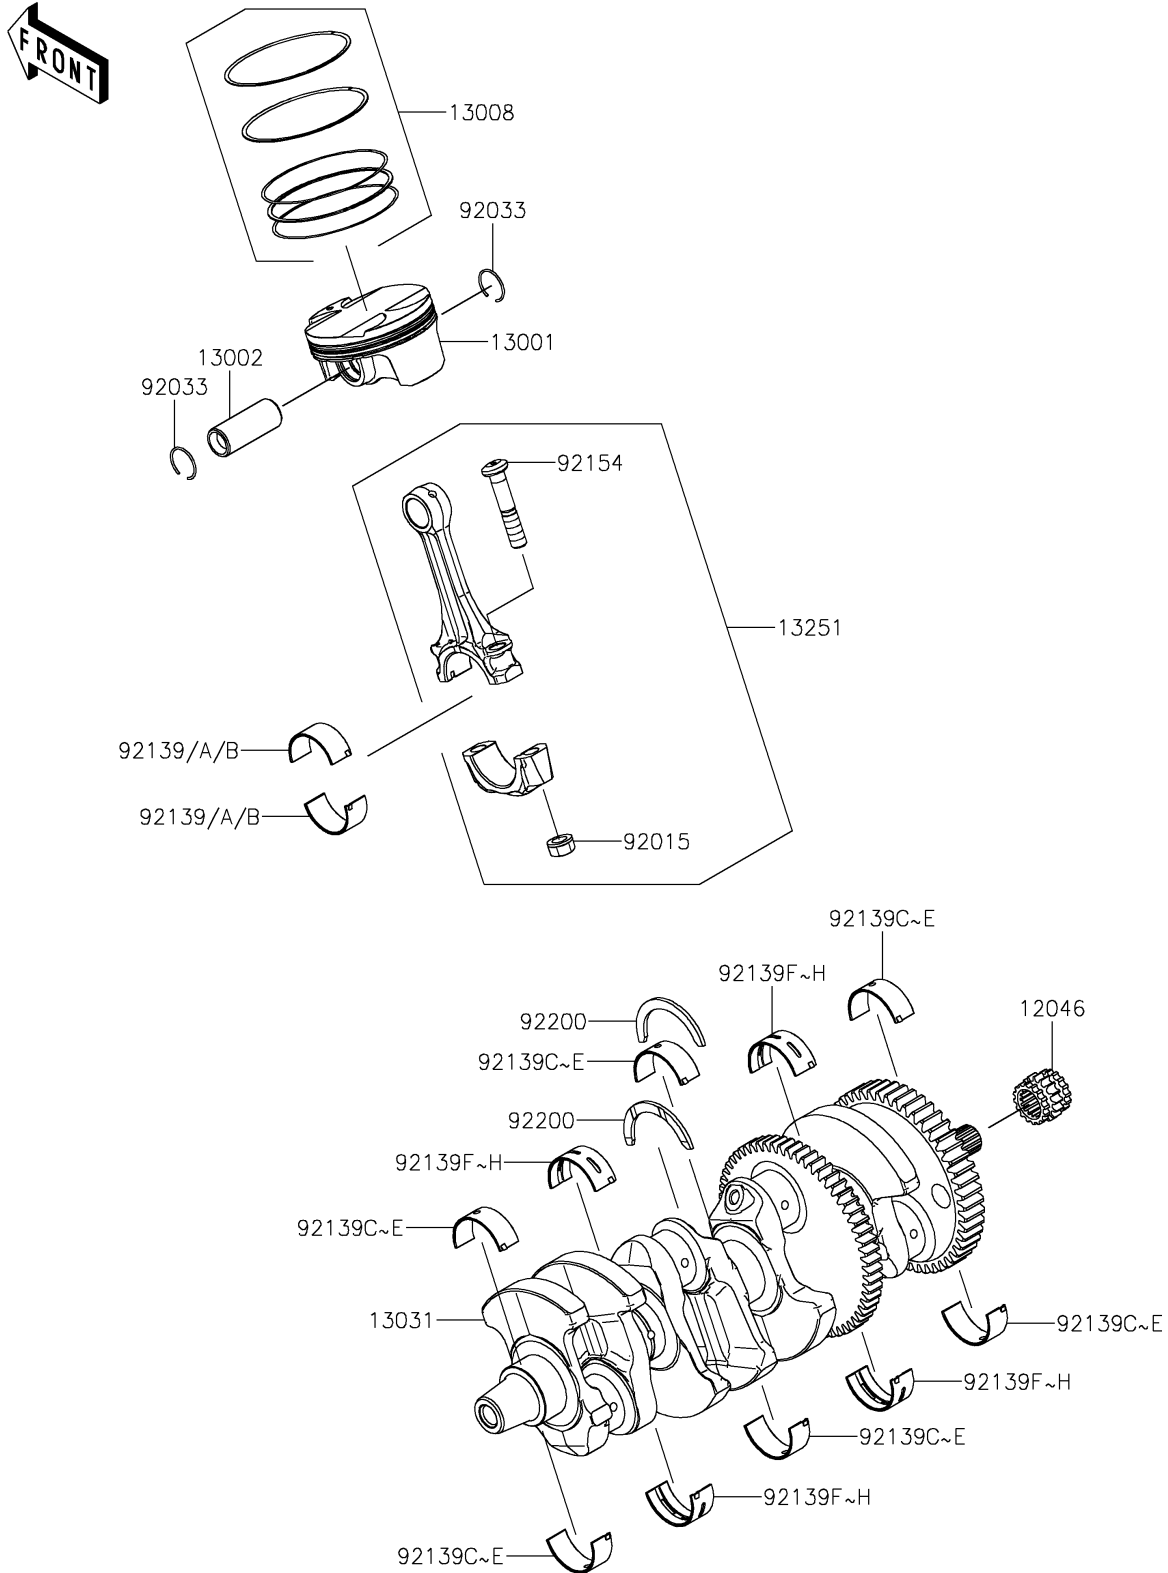

2021 NINJA H2[®]R PARTS DIAGRAM

Crankshaft/Piston(s)

E1320

2021 NINJA H2® R PARTS LIST

Crankshaft/Piston(s)

ITEM NAME	PART NUMBER	QUANTITY
SPROCKET,16T (Ref # 12046)	12046-0033	1
PISTON-ENGINE (Ref # 13001)	13001-0764	4
PIN-PISTON (Ref # 13002)	13002-0043	4
RING-SET-PISTON (Ref # 13008)	13008-0560	4
CRANKSHAFT-COMP (Ref # 13031)	13031-0952	1
ROD-ASSY-CONNECTING,I (Ref # 13251)	13251-0740-II	4
NUT,CONNECTING ROD (Ref # 92015)	92015-1559	8
RING-SNAP,20.5X1.2 (Ref # 92033)	92033-1099	8
BUSHING,CON-ROD,BLUE (Ref # 92139)	92139-0818	8
BUSHING,CON-ROD,BLACK (Ref # 92139A)	92139-0819	AR
BUSHING,CON-ROD,BROWN (Ref # 92139B)	92139-0820	AR
BUSHING,#1,BLUE (Ref # 92139C)	92139-0821	6
BUSHING,#1,BLACK (Ref # 92139D)	92139-0822	AR
BUSHING,#1,BROWN (Ref # 92139E)	92139-0823	AR
BUSHING,#2,BLUE (Ref # 92139F)	92139-0824	4
BUSHING,#2,BLACK (Ref # 92139G)	92139-0825	AR
BUSHING,#2,BROWN (Ref # 92139H)	92139-0826	AR
BOLT,CON-ROD,9X47.5 (Ref # 92154)	92154-3883	8
WASHER,T=2.5 (Ref # 92200)	92200-0744	2