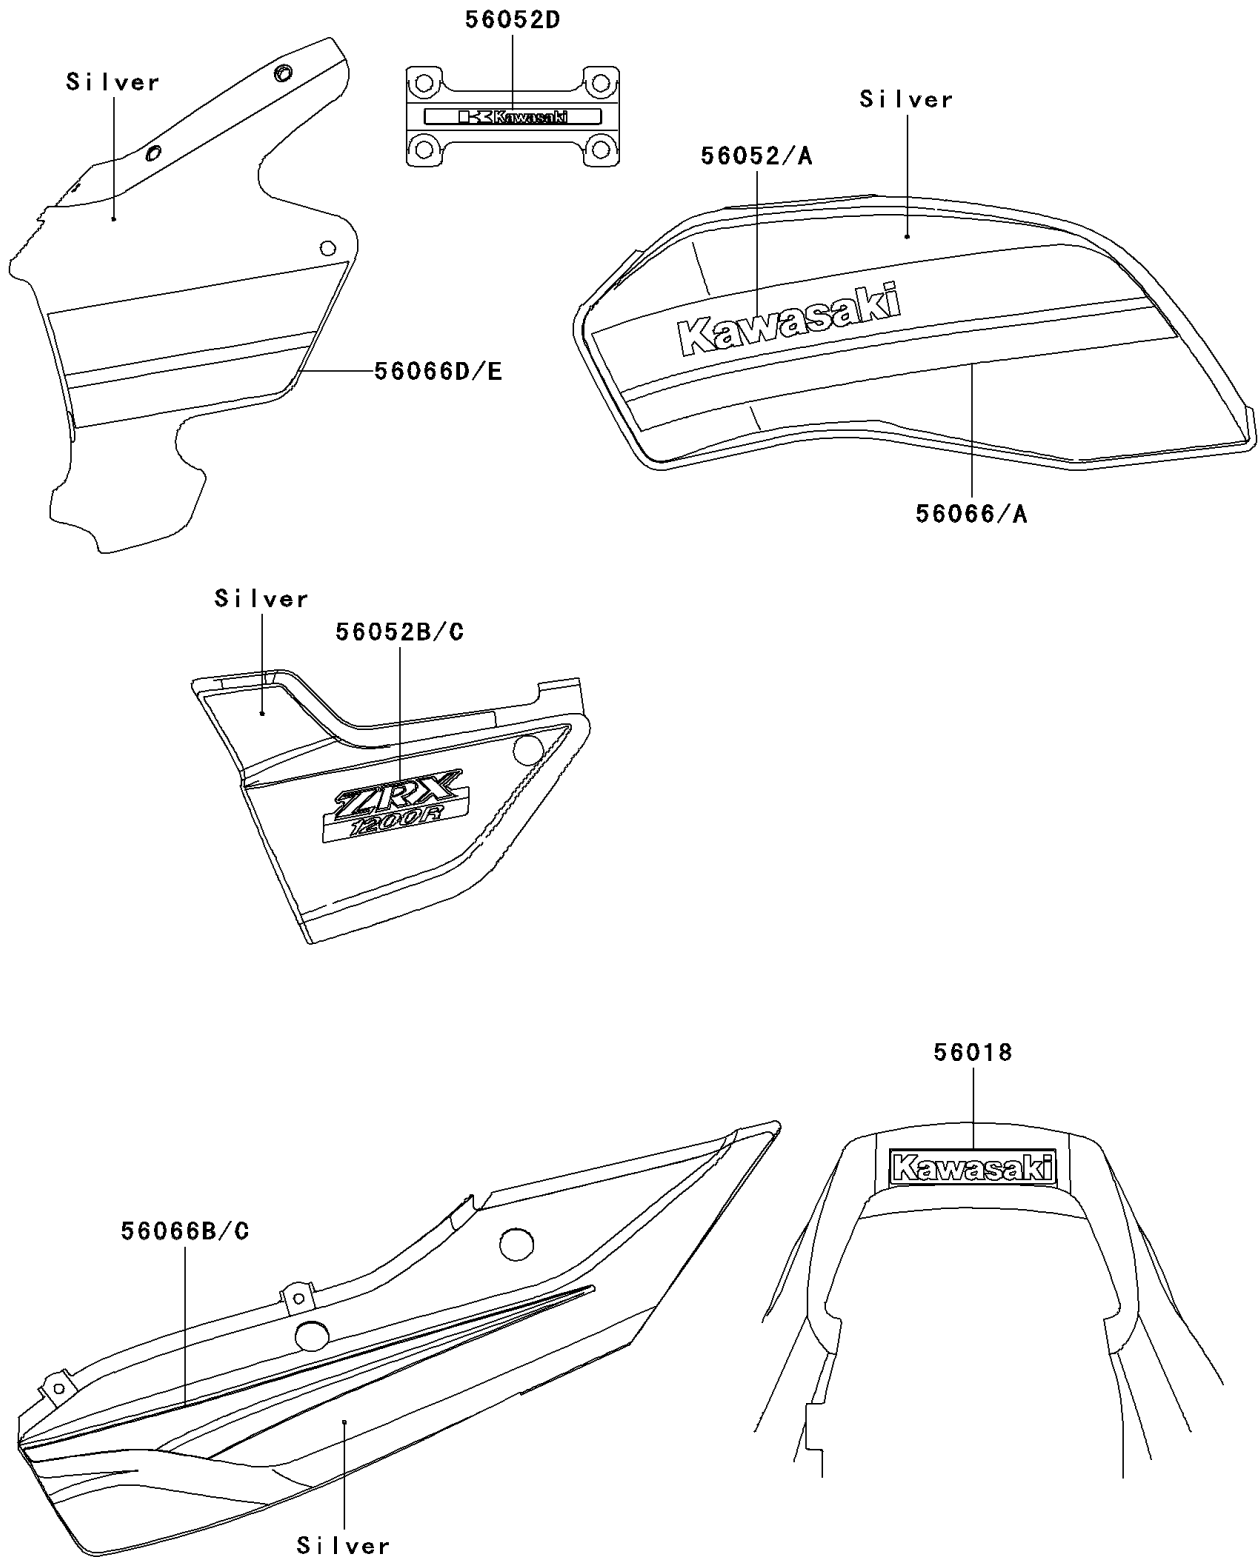

# 2004 ZRX1200R PARTS DIAGRAM

Decals(Silver)(A4)(CA,US)

F2861A

## 2004 ZRX1200R PARTS LIST

Decals(Silver)(A4)(CA,US)

ITEM NAME	PART NUMBER	QUANTITY
MARK,SEAT COVER,KAWASAKI (Ref # 56018)	56018-1208	1
MARK,FUEL TANK,LH,KAWASAKI (Ref # 56052)	56052-0090	1
MARK,FUEL TANK,RH,KAWASAKI (Ref # 56052A)	56052-0091	1
MARK,SIDE COVER,LH,ZRX 1200R (Ref # 56052B)	56052-1444	1
MARK,SIDE COVER,RH,ZRX 1200R (Ref # 56052C)	56052-1445	1
MARK,HANDLE HOLDER,K.KAWASAKI (Ref # 56052D)	56052-1463	1
PATTERN,FUEL TANK,LH (Ref # 56066)	56066-0605	1
PATTERN,FUEL TANK,RH (Ref # 56066A)	56066-0606	1
PATTERN,SEAT COVER,LH (Ref # 56066B)	56066-0607	1
PATTERN,SEAT COVER,RH (Ref # 56066C)	56066-0608	1
PATTERN,UPP COWLING,LH (Ref # 56066D)	56066-0609	1
PATTERN,UPP COWLING,RH (Ref # 56066E)	56066-0610	1