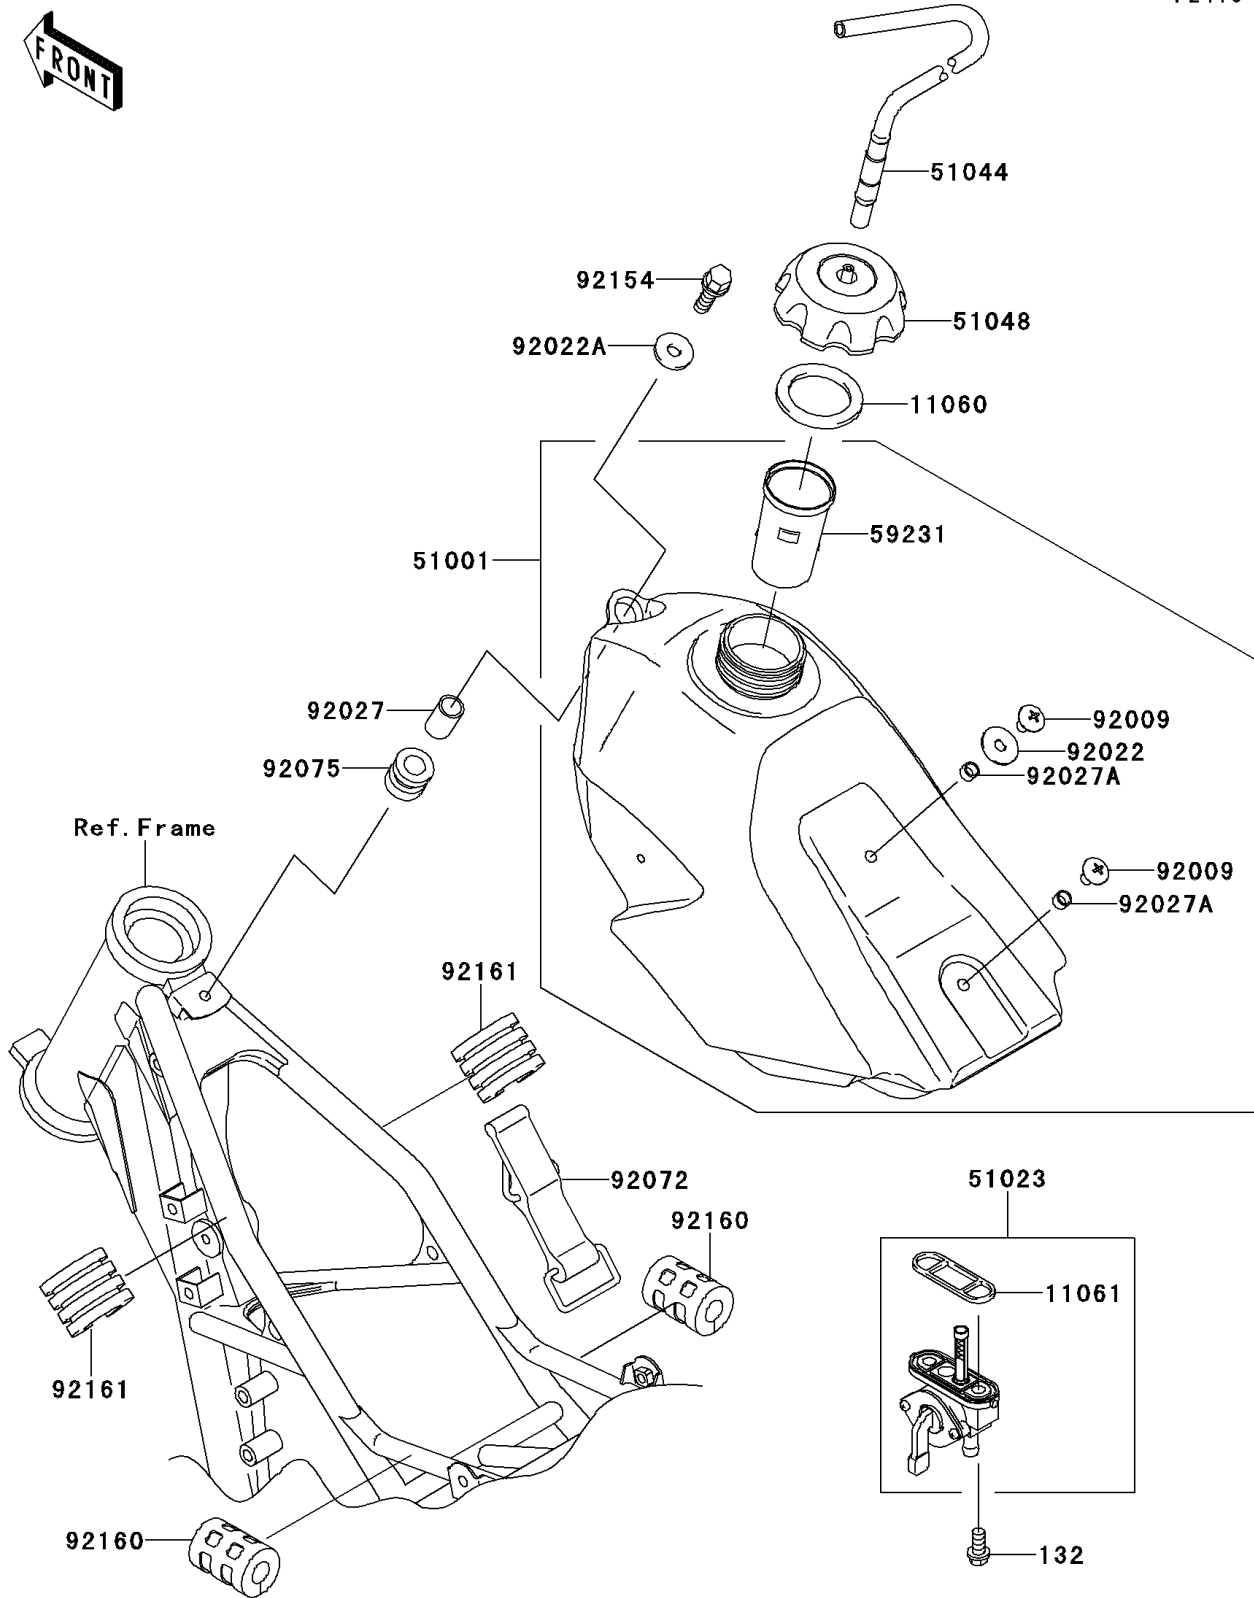

# 2011 KX™ 85 PARTS DIAGRAM

Fuel Tank

F2410

## 2011 KX™ 85 PARTS LIST

### Fuel Tank

ITEM NAME	PART NUMBER	QUANTITY
BOLT-FLANGED-SMALL,6X12 (Ref # 132)	132BA0612	2
GASKET,FUEL TANK CAP (Ref # 11060)	11060-1340	1
GASKET,FUEL TAP (Ref # 11061)	11061-0181	1
TANK-COMP-FUEL,F.BLACK (Ref # 51001)	51001-1677-6Z	1
TAP-ASSY,FUEL (Ref # 51023)	51023-0024	1
TUBE-ASSY (Ref # 51044)	51044-0025	1
CAP-ASSY-TANK,FUEL (Ref # 51048)	51048-0014	1
FILLER (Ref # 59231)	59231-1096	1
SCREW,6X10 (Ref # 92009)	92009-1530	2
WASHER,PLAIN,6MM (Ref # 92022)	92022-165	1
WASHER,6.5X24X2 (Ref # 92022A)	92022-1690	1
COLLAR,6.8X10X14 (Ref # 92027)	92027-1966	1
COLLAR,6.2X7.8X5 (Ref # 92027A)	92027-2096	2
BAND,FUEL TANK (Ref # 92072)	92072-1229	1
DAMPER (Ref # 92075)	92075-1787	1
BOLT,FLANGED,6X25 (Ref # 92154)	92154-0520	1
DAMPER,FUEL TANK (Ref # 92160)	92160-1236	2
DAMPER,FUEL TANK (Ref # 92161)	92161-1175	2