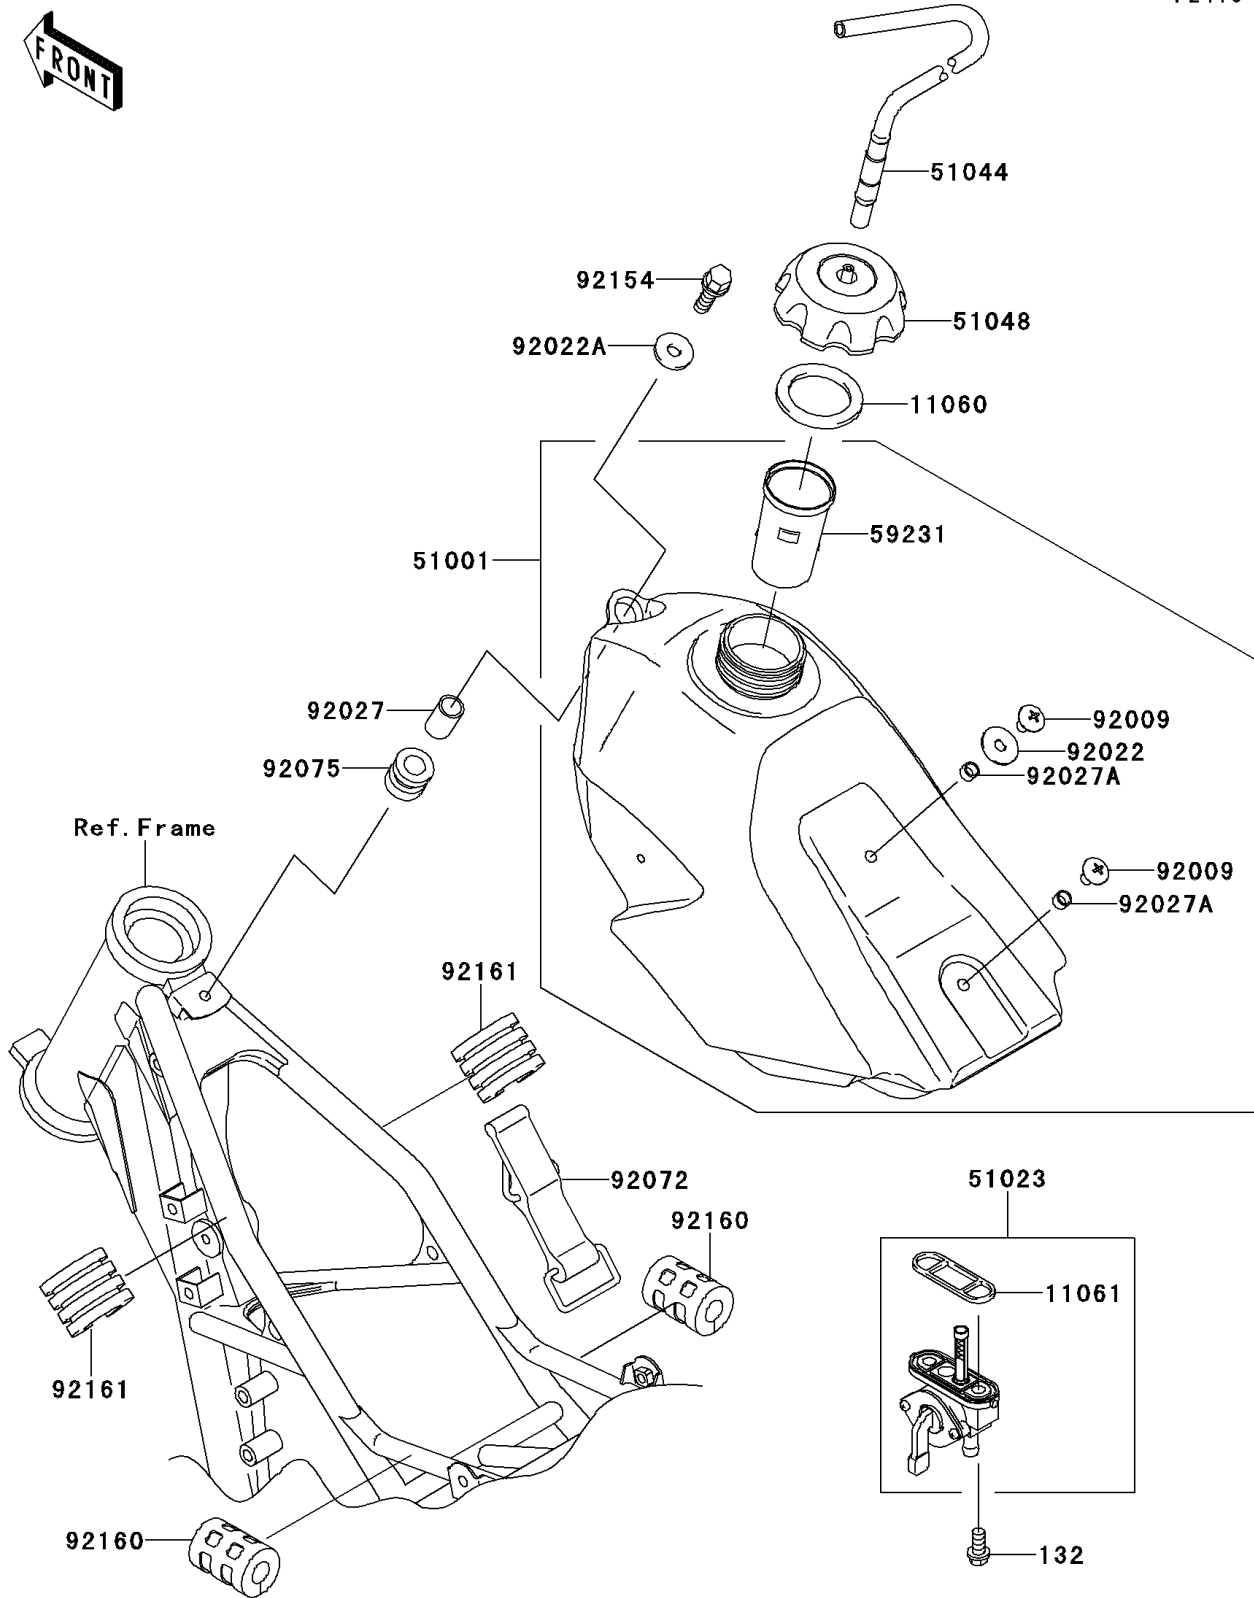

# 2013 KX™ 85 PARTS DIAGRAM

Fuel Tank

F2410

## 2013 KX™ 85 PARTS LIST

### Fuel Tank

ITEM NAME	PART NUMBER	QUANTITY
BOLT-FLANGED-SMALL,6X12 (Ref # 132)	132BA0612	2
GASKET,FUEL TANK CAP (Ref # 11060)	11060-1340	1
GASKET,FUEL TAP (Ref # 11061)	11061-0181	1
TANK-COMP-FUEL,F.BLACK (Ref # 51001)	51001-1677-6Z	1
TAP-ASSY,FUEL (Ref # 51023)	51023-0024	1
TUBE-ASSY (Ref # 51044)	51044-0025	1
CAP-ASSY-TANK,FUEL (Ref # 51048)	51048-0014	1
FILLER (Ref # 59231)	59231-1096	1
SCREW,6X10 (Ref # 92009)	92009-1530	2
WASHER,PLAIN,6MM (Ref # 92022)	92022-165	1
WASHER,6.5X24X2 (Ref # 92022A)	92022-1690	1
COLLAR,6.8X10X14 (Ref # 92027)	92027-1966	1
COLLAR,6.2X7.8X5 (Ref # 92027A)	92027-2096	2
BAND,FUEL TANK (Ref # 92072)	92072-1229	1
DAMPER (Ref # 92075)	92075-1787	1
BOLT,FLANGED,6X25 (Ref # 92154)	92154-0520	1
DAMPER,FUEL TANK (Ref # 92160)	92160-1236	2
DAMPER,FUEL TANK (Ref # 92161)	92161-1175	2