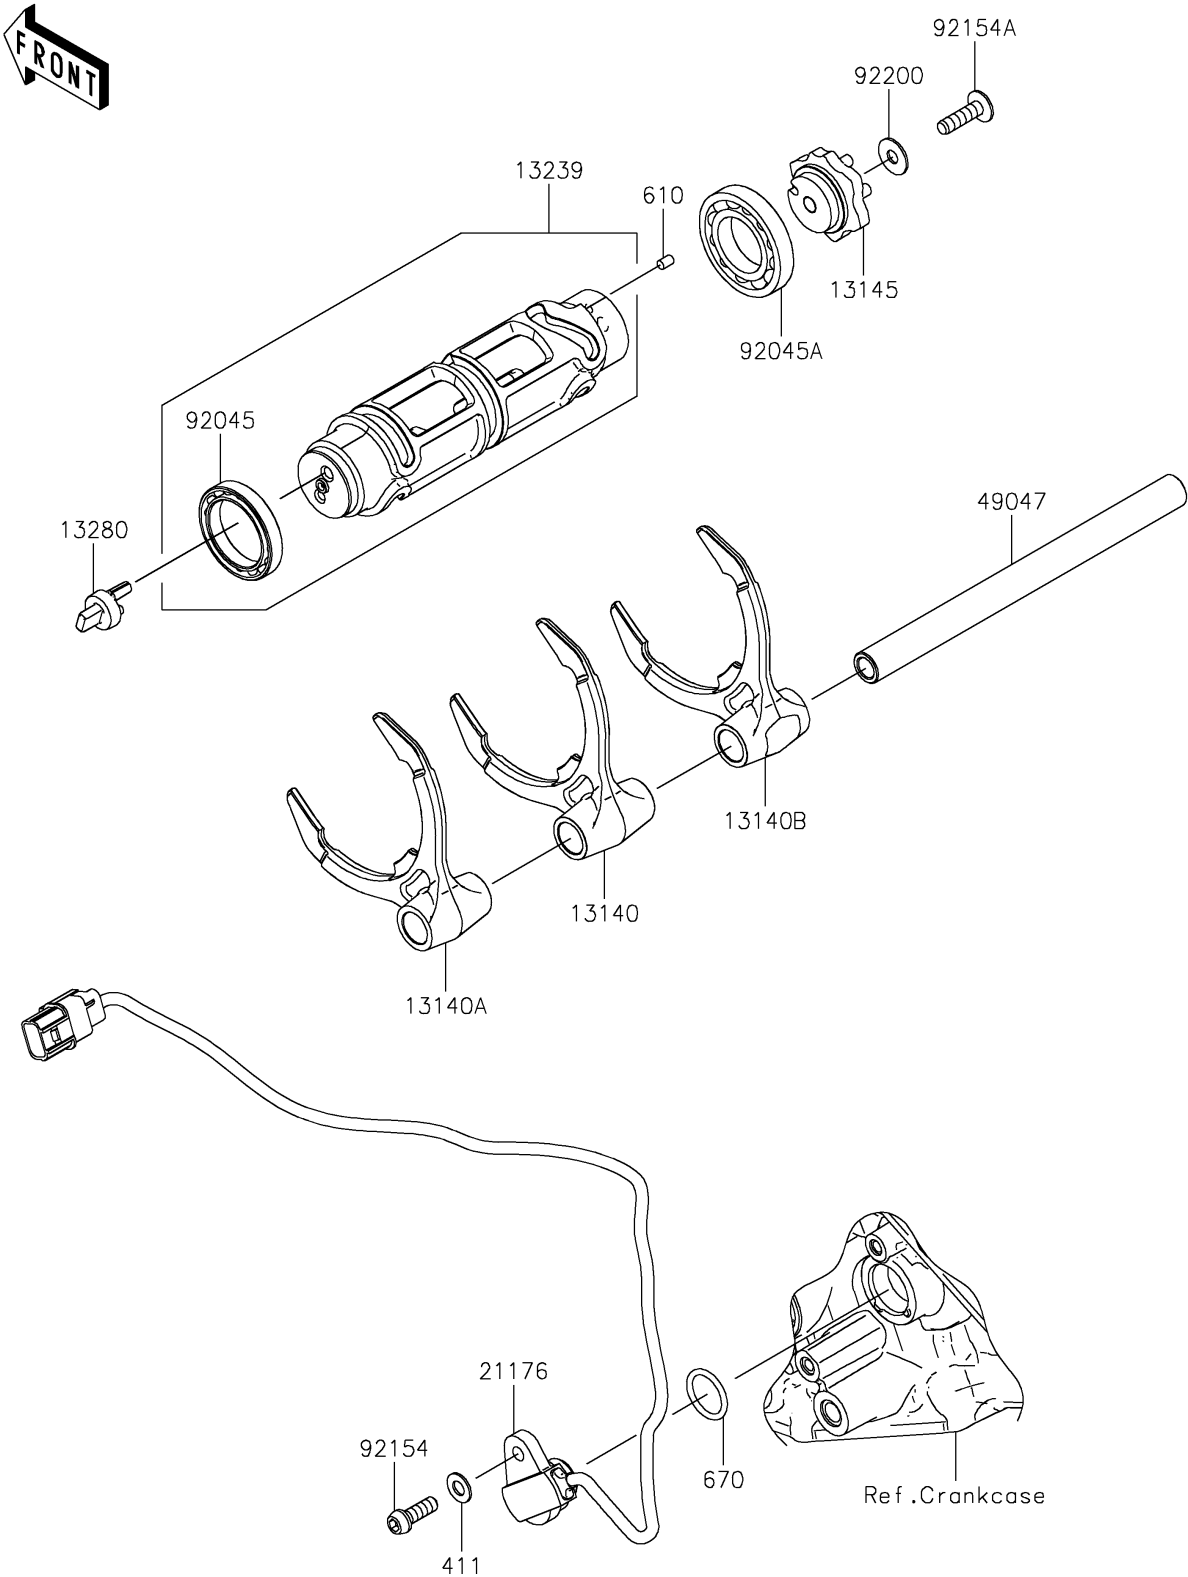

# 2023 NINJA H2®R PARTS DIAGRAM

Gear Change Drum/Shift Fork(s)

E1362

## 2023 NINJA H2®R PARTS LIST

### Gear Change Drum/Shift Fork(s)

ITEM NAME	PART NUMBER	QUANTITY
FORK-SHIFT,3RD&4TH (Ref # 13140)	13140-0645	1
FORK-SHIFT,5TH&6TH (Ref # 13140A)	13140-0646	1
FORK-SHIFT,1ST&2ND (Ref # 13140B)	13140-0649	1
CAM-CHANGE DRUM (Ref # 13145)	13145-0572	1
DRUM-ASSY-CHANGE (Ref # 13239)	13239-0605	1
HOLDER (Ref # 13280)	13280-0964	1
SENSOR,GEAR POSITION (Ref # 21176)	21176-0787	1
ROD-SHIFT (Ref # 49047)	49047-0635	1
BEARING-BALL,6806 (Ref # 92045)	92045-0826	1
BEARING-BALL,16005 (Ref # 92045A)	92045-1045	1
BOLT,SOCKET,6X18 (Ref # 92154)	92154-1455	1
BOLT,TORX,6X22 (Ref # 92154A)	92154-2903	1
WASHER,6X16X1 (Ref # 92200)	92200-2145	1
WASHER-PLAIN,6MM (Ref # 411)	411AA0600	1
ROLLER,4X6 (Ref # 610)	610A0406	1
O RING,18MM (Ref # 670)	670D2018	1