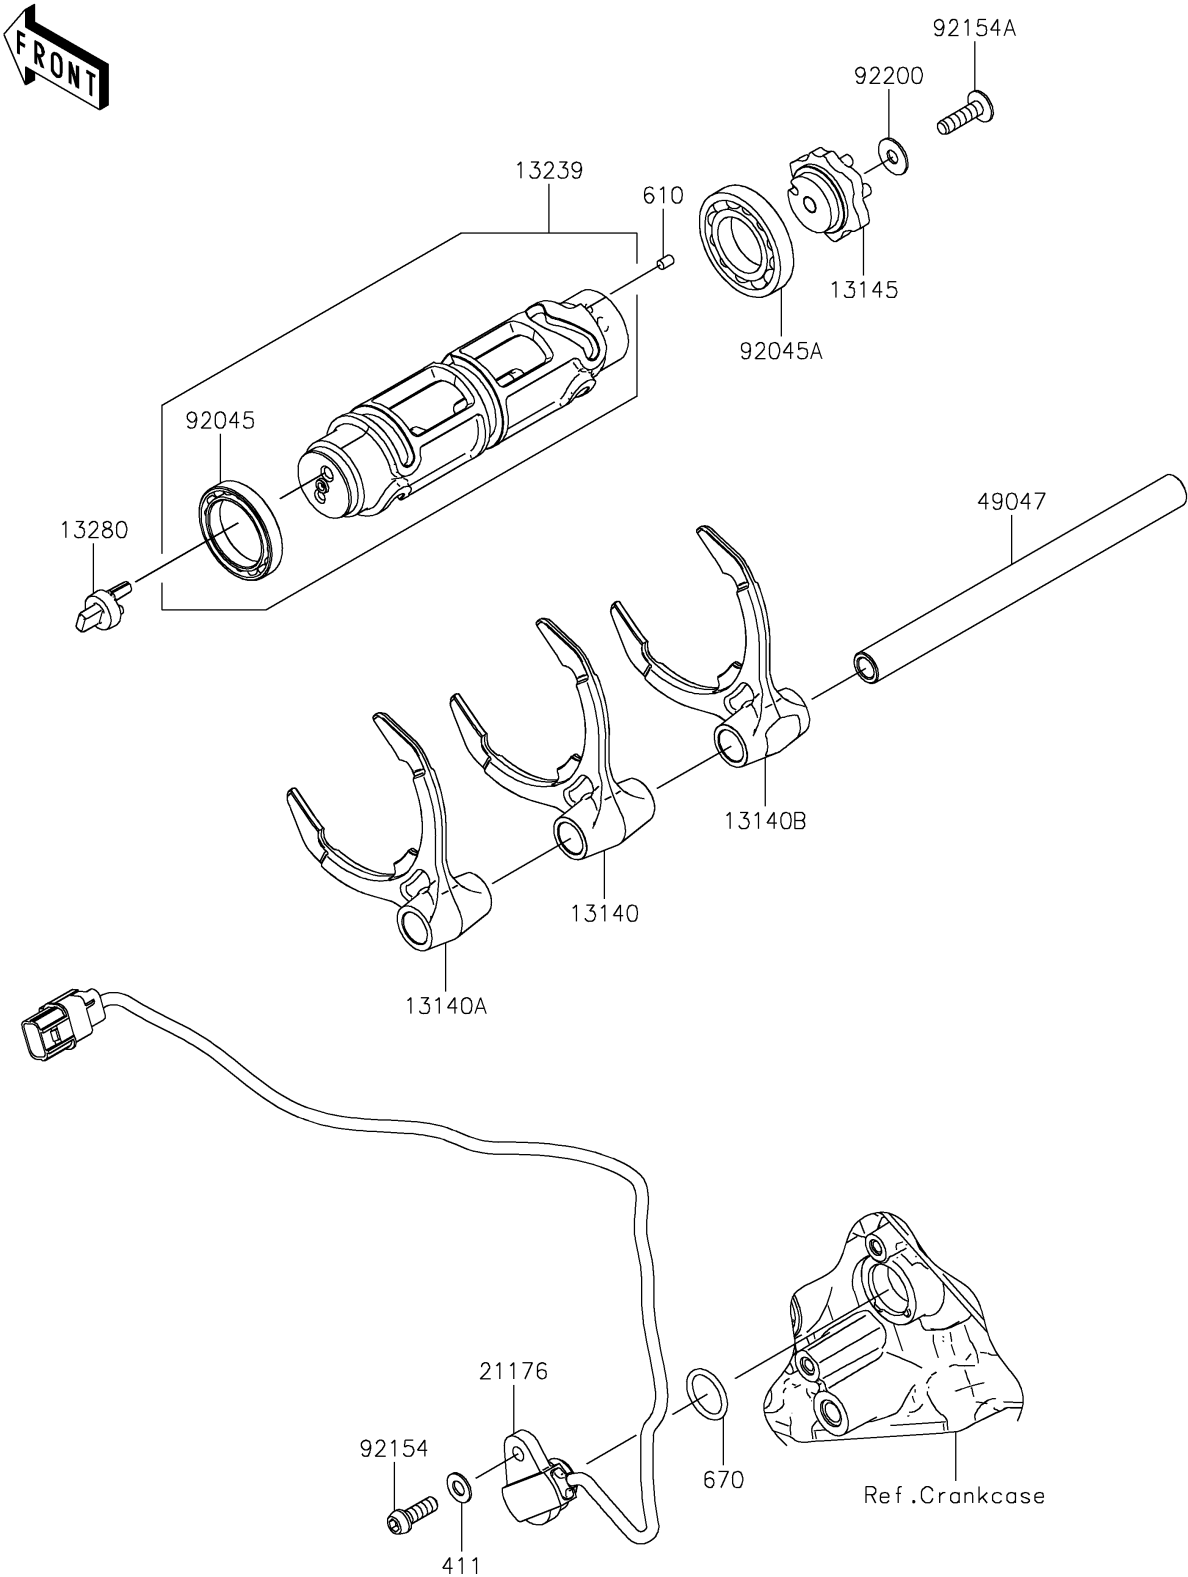

2024 NINJA H2®R ABS PARTS DIAGRAM

Gear Change Drum/Shift Fork(s)

E1362

2024 NINJA H2® R ABS PARTS LIST

Gear Change Drum/Shift Fork(s)

ITEM NAME	PART NUMBER	QUANTITY
FORK-SHIFT,3RD&4TH (Ref # 13140)	13140-0645	1
FORK-SHIFT,5TH&6TH (Ref # 13140A)	13140-0646	1
FORK-SHIFT,1ST&2ND (Ref # 13140B)	13140-0649	1
CAM-CHANGE DRUM (Ref # 13145)	13145-0572	1
DRUM-ASSY-CHANGE (Ref # 13239)	13239-0605	1
HOLDER (Ref # 13280)	13280-0964	1
SENSOR,GEAR POSITION (Ref # 21176)	21176-0787	1
ROD-SHIFT (Ref # 49047)	49047-0635	1
BEARING-BALL,6806 (Ref # 92045)	92045-0826	1
BEARING-BALL,16005 (Ref # 92045A)	92045-1045	1
BOLT,SOCKET,6X18 (Ref # 92154)	92154-1455	1
BOLT,TORX,6X22 (Ref # 92154A)	92154-2903	1
WASHER,6X16X1 (Ref # 92200)	92200-2145	1
WASHER-PLAIN,6MM (Ref # 411)	411AA0600	1
ROLLER,4X6 (Ref # 610)	610A0406	1
O RING,18MM (Ref # 670)	670D2018	1