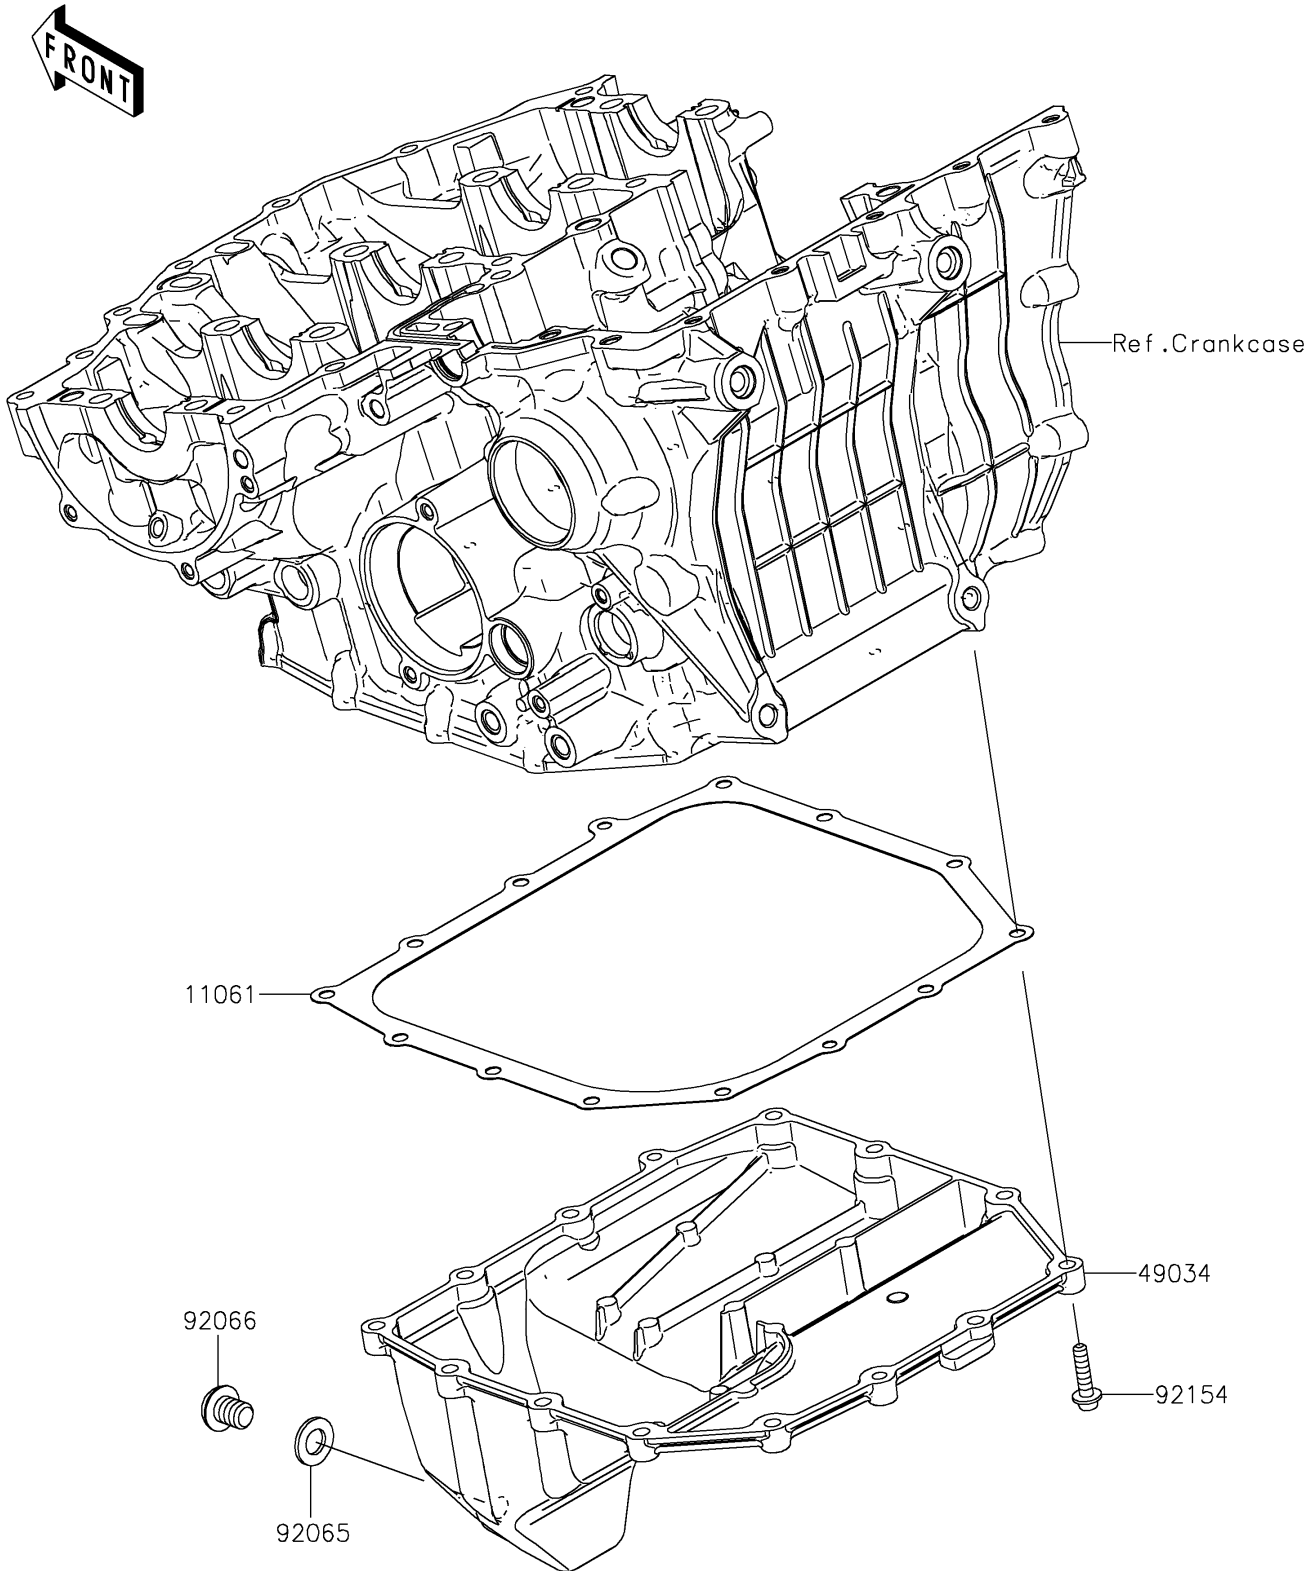

2022 NINJA H2®R PARTS DIAGRAM

Oil Pan

E1434

2022 NINJA H2®R PARTS LIST

Oil Pan

ITEM NAME	PART NUMBER	QUANTITY
-----------	-------------	----------