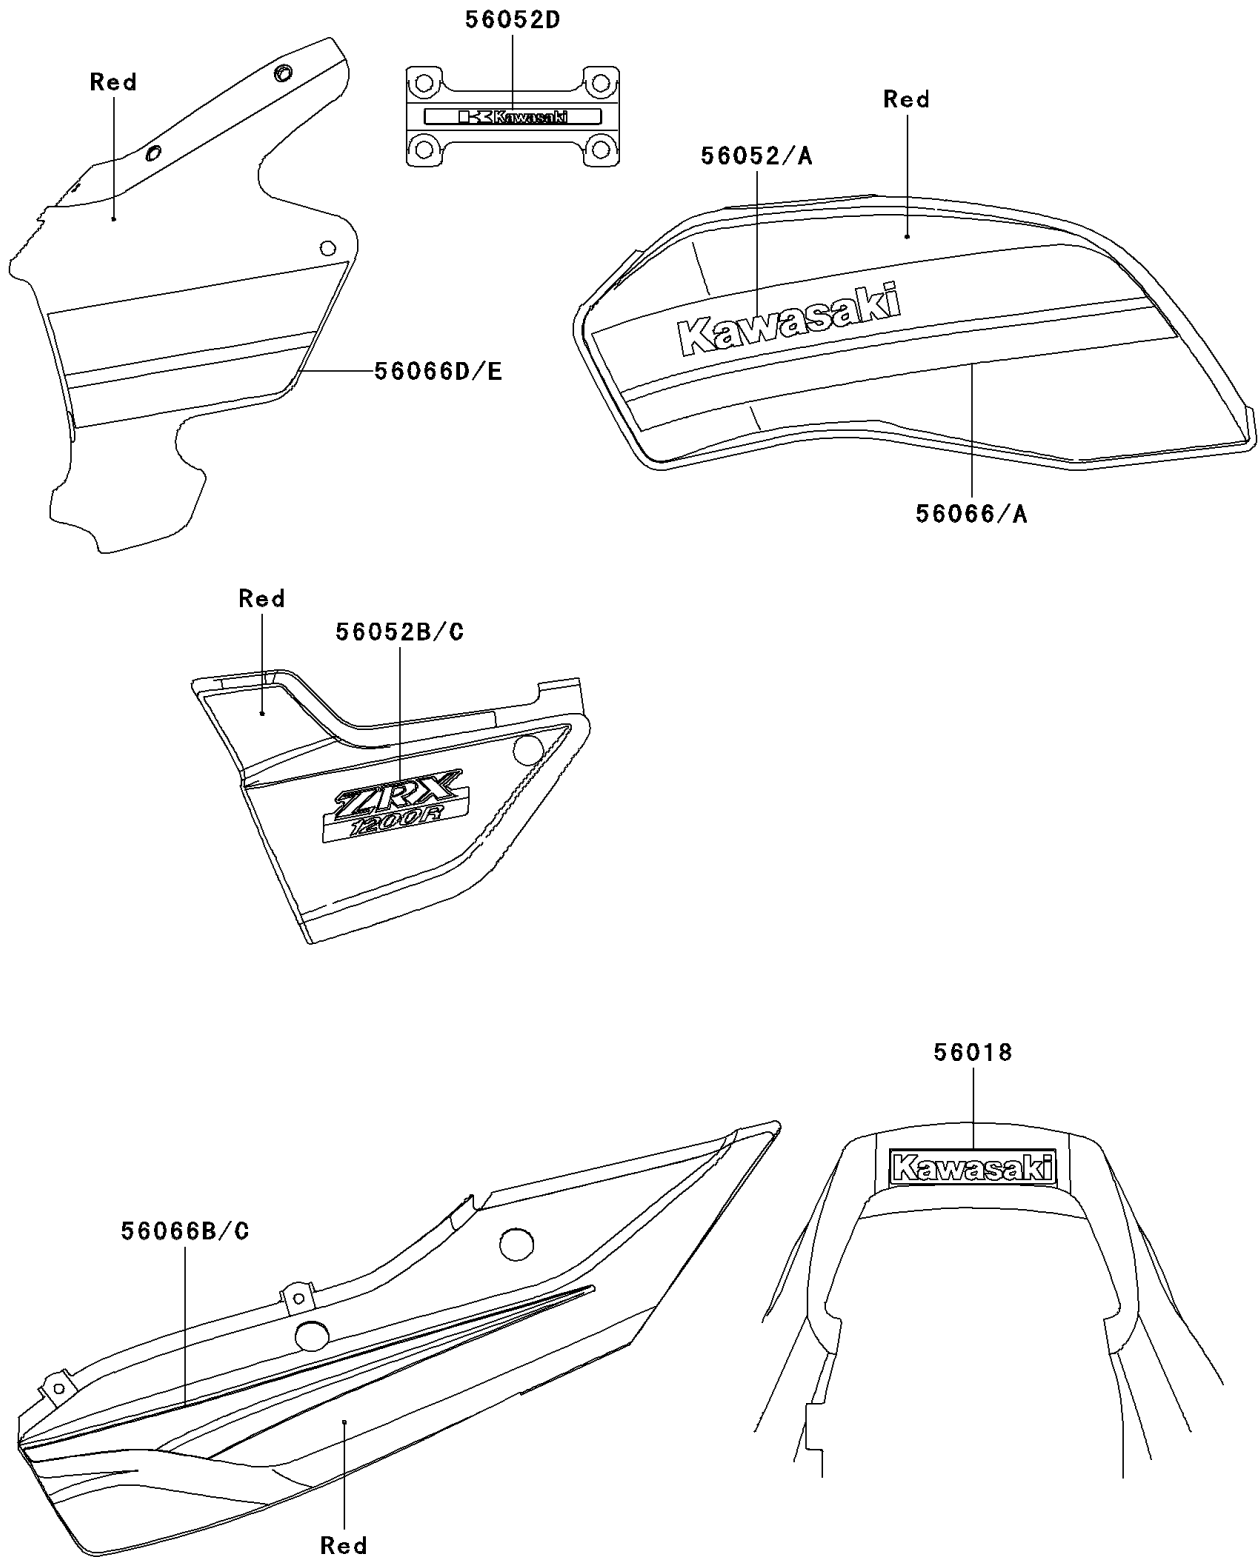

# 2004 ZRX1200R PARTS DIAGRAM

Decals(Red)(A4)

F2861B

## 2004 ZRX1200R PARTS LIST

Decals(Red)(A4)

ITEM NAME	PART NUMBER	QUANTITY
MARK,SEAT COVER,KAWASAKI (Ref # 56018)	56018-1208	1
MARK,FUEL TANK,LH,KAWASAKI (Ref # 56052)	56052-0090	1
MARK,FUEL TANK,RH,KAWASAKI (Ref # 56052A)	56052-0091	1
MARK,SIDE COVER,LH,ZRX 1200R (Ref # 56052B)	56052-1444	1
MARK,SIDE COVER,RH,ZRX 1200R (Ref # 56052C)	56052-1445	1
MARK,HANDLE HOLDER,K.KAWASAKI (Ref # 56052D)	56052-1463	1
PATTERN,FUEL TANK,LH (Ref # 56066)	56066-0611	1
PATTERN,FUEL TANK,RH (Ref # 56066A)	56066-0612	1
PATTERN,SEAT COVER,LH (Ref # 56066B)	56066-0613	1
PATTERN,SEAT COVER,RH (Ref # 56066C)	56066-0614	1
PATTERN,UPP COWLING,LH (Ref # 56066D)	56066-0615	1
PATTERN,UPP COWLING,RH (Ref # 56066E)	56066-0616	1