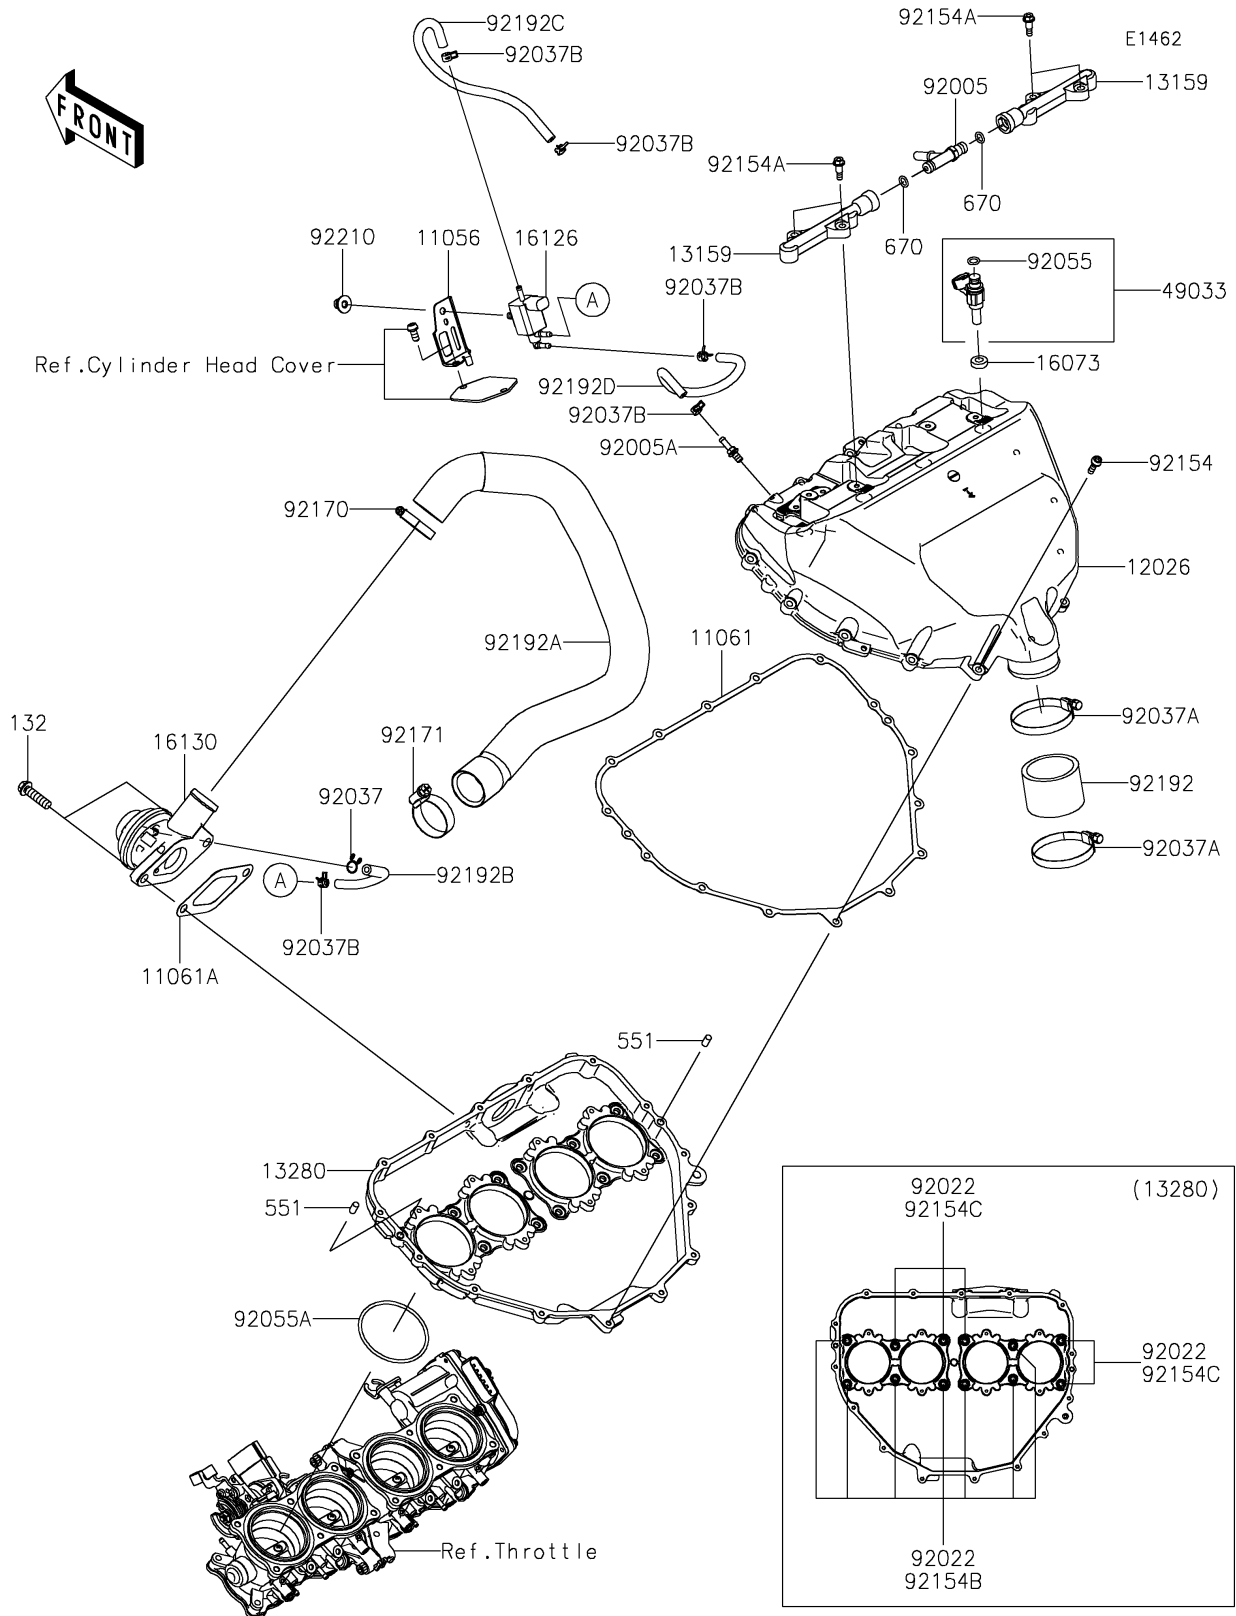

# 2024 NINJA H2®R ABS PARTS DIAGRAM

## 2024 NINJA H2® R ABS PARTS LIST

### Air Chamber

ITEM NAME	PART NUMBER	QUANTITY
BRACKET,SOLENOID VALVE (Ref # 11056)	11056-4452	1
GASKET,CHAMBER (Ref # 11061)	11061-0949	1
GASKET,BLOWOFF VALVE (Ref # 11061A)	11061-0950	1
CHAMBER,INTAKE (Ref # 12026)	12026-0012	1
CONNECTOR (Ref # 13159)	13159-0016	2
HOLDER,CHAMBER (Ref # 13280)	13280-0801	1
INSULATOR (Ref # 16073)	16073-0129	4
VALVE,SOLENOID (Ref # 16126)	16126-0751	1
VALVE-ASSY-RELIEF,BLOWOFF (Ref # 16130)	16130-0004	1
NOZZLE-INJECTION (Ref # 49033)	49033-0035	4
FITTING (Ref # 92005)	92005-0125	1
FITTING (Ref # 92005A)	92005-0826	1
WASHER,5.5X10.5X0.8 (Ref # 92022)	92022-037	12
CLAMP,TUBE (Ref # 92037)	92037-147	1
CLAMP,RESERVE TANK (Ref # 92037A)	92037-1586	2
CLAMP,7.8MM (Ref # 92037B)	92037-2116	5
RING-O,INJECTION NOZZLE (Ref # 92055)	92055-0124	4
RING-O,65.8X3 (Ref # 92055A)	92055-0815	4
BOLT,SOCKET,5X18 (Ref # 92154)	92154-1450	15
BOLT,SHOULDER,5X18 (Ref # 92154A)	92154-1764	4
BOLT,FLANGED,5X14 (Ref # 92154B)	92154-3884	7
BOLT,FLANGED,5X95 (Ref # 92154C)	92154-3886	5
CLAMP (Ref # 92170)	92170-1036	1
CLAMP (Ref # 92171)	92171-0058	1
TUBE,DIFFUSER (Ref # 92192)	92192-1415	1
TUBE,BLOWOFF VALVE-AIR FILTER (Ref # 92192A)	92192-1416	1
TUBE,SOLENOID-BLOWOFF VALVE (Ref # 92192B)	92192-1417	1
TUBE,SOLENOID-THROTTLE BODY (Ref # 92192C)	92192-1418	1
TUBE,SOLENOID-CHAMBER (Ref # 92192D)	92192-1419	1

### Air Chamber

ITEM NAME	PART NUMBER	QUANTITY
NUT,CAP,6MM (Ref # 92210)	92210-0170	1
BOLT-FLANGED-SMALL,8X30 (Ref # 132)	132BC0830	2
PIN-DOWEL,6X12 (Ref # 551)	551A0612	2
O RING,8MM (Ref # 670)	670E1508	2