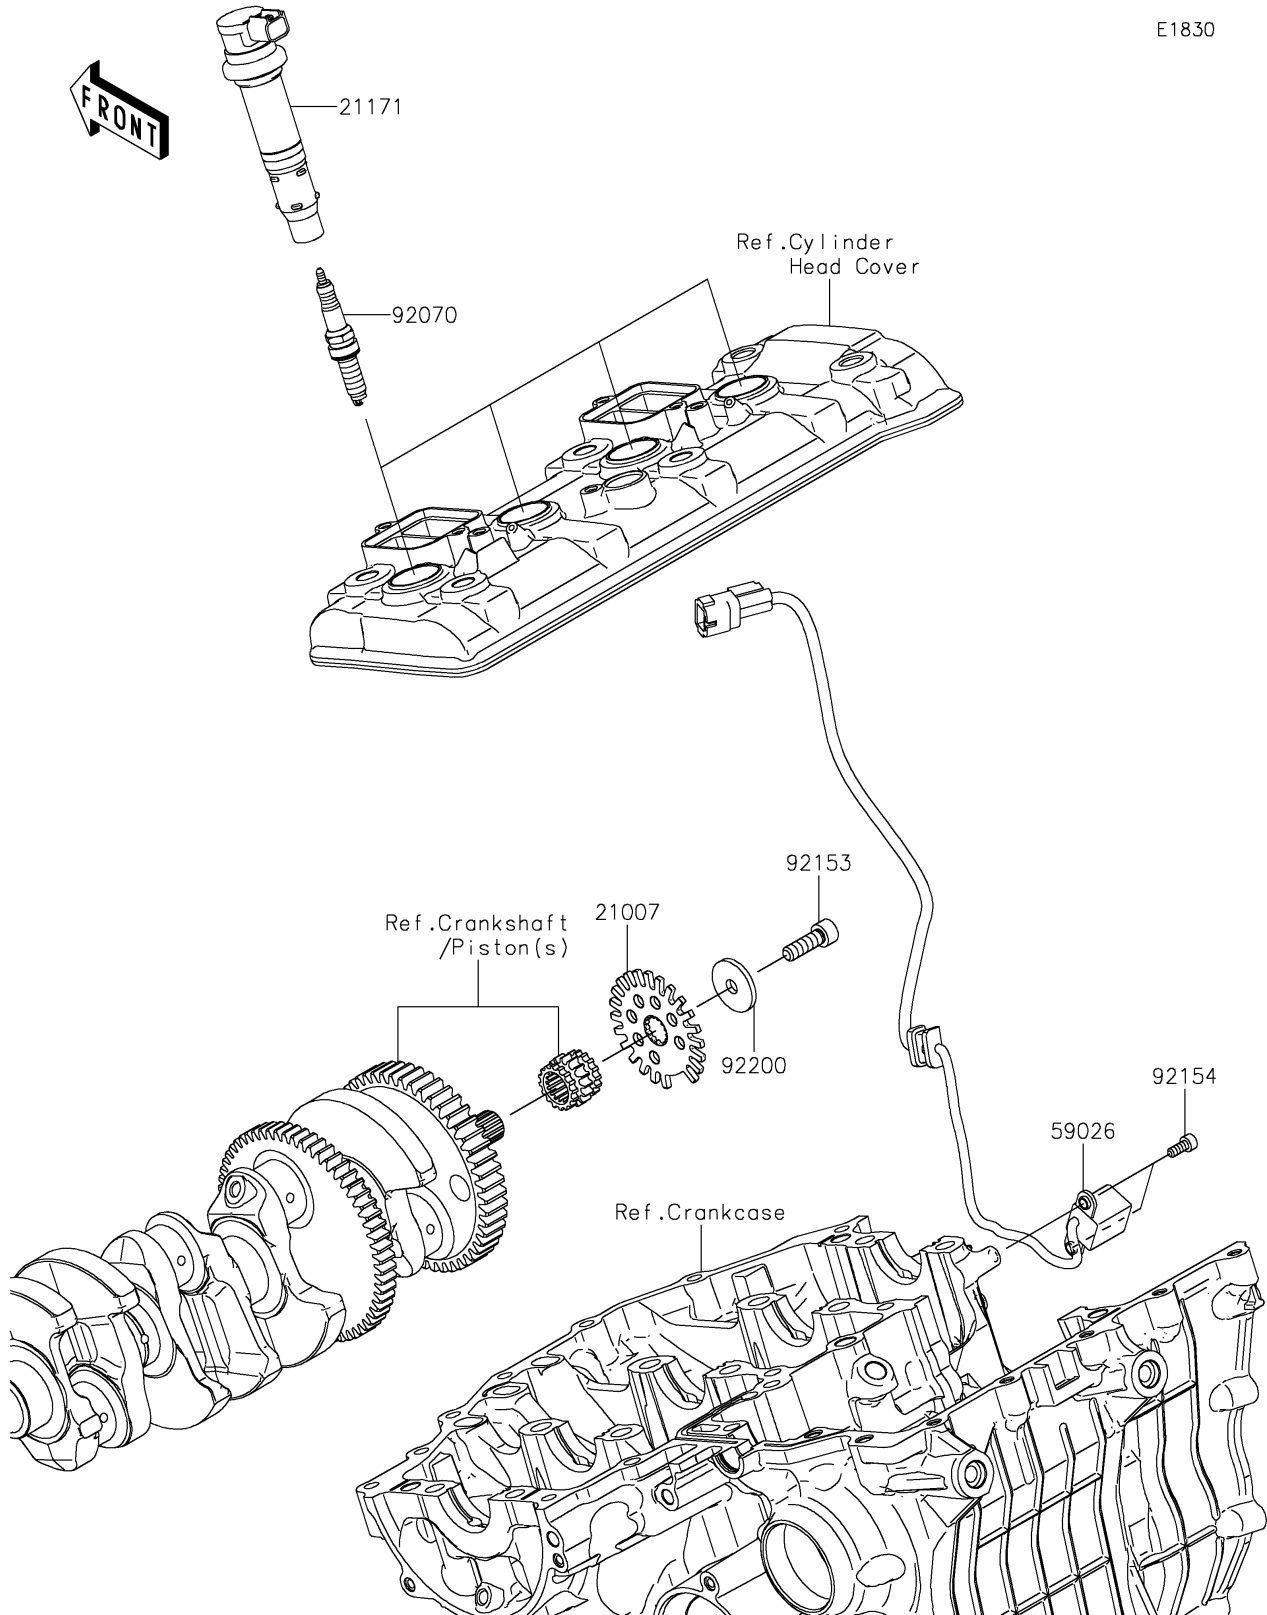

# 2022 NINJA H2®R PARTS DIAGRAM

## Ignition System

E1830

### Ignition System

ITEM NAME	PART NUMBER	QUANTITY
ROTOR,PULSING (Ref # 21007)	21007-0622	1
COIL-ASSY-IGNITION (Ref # 21171)	21171-0732	4
COIL-PULSING (Ref # 59026)	59026-0042	1
PLUG-SPARK,SILMAR9B9(NGK) (Ref # 92070)	92070-0047	4
BOLT,8X25 (Ref # 92153)	92153-1191	1
BOLT,SOCKET,5X12 (Ref # 92154)	92154-1540	2
WASHER,8.2X30X3 (Ref # 92200)	92200-2142	1