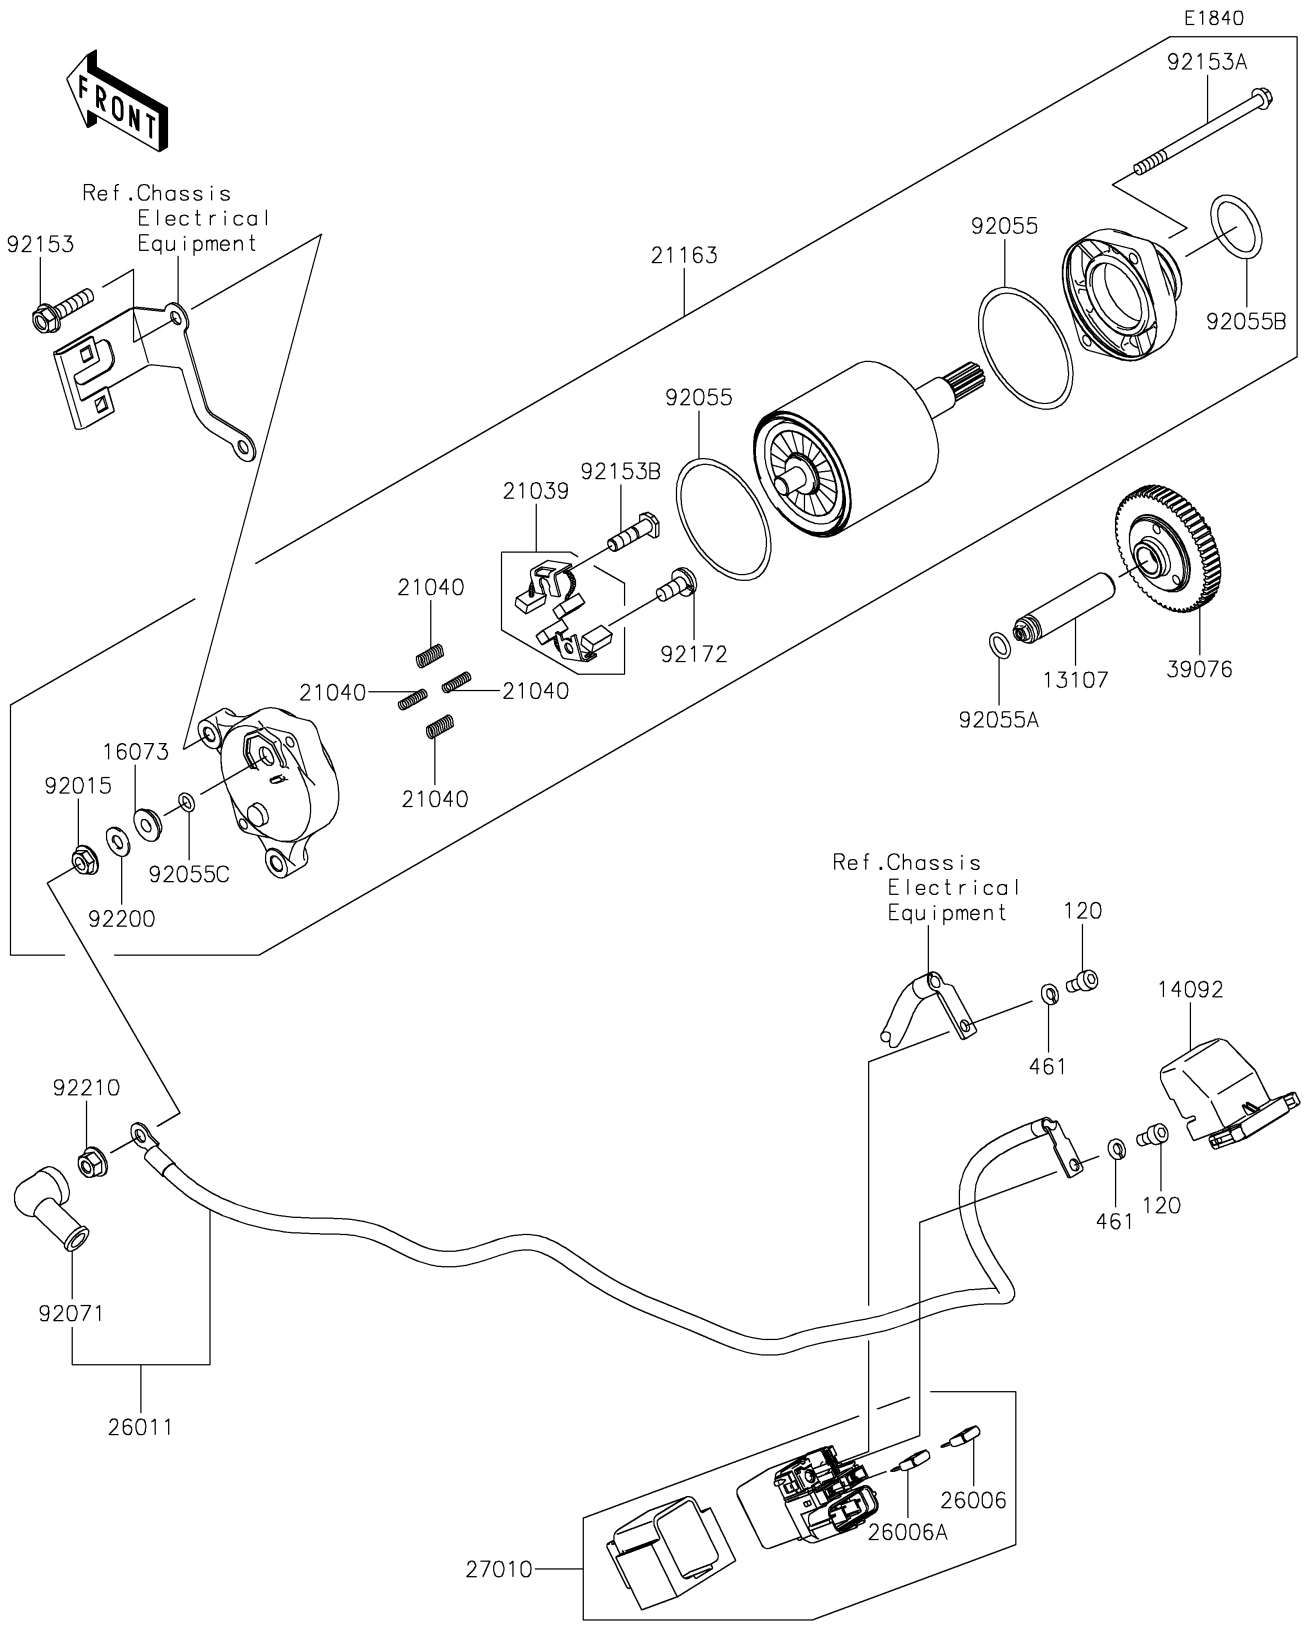

2021 NINJA H2®R PARTS DIAGRAM

Starter Motor

2021 NINJA H2® R PARTS LIST

Starter Motor

ITEM NAME	PART NUMBER	QUANTITY
SHAFT (Ref # 13107)	13107-0813	1
COVER (Ref # 14092)	14092-0109	1
INSULATOR (Ref # 16073)	16073-0053	1
BRUSH,CARBON (Ref # 21039)	21039-0004	1
SPRING-BRUSH (Ref # 21040)	21040-0003	4
STARTER-ELECTRIC (Ref # 21163)	21163-0750	1
FUSE,MINI BLADE,15A,BLUE (Ref # 26006)	26006-0001	1
FUSE,MINI BLADE,30A,GREEN (Ref # 26006A)	26006-1080	1
WIRE-LEAD (Ref # 26011)	26011-0910	1
SWITCH (Ref # 27010)	27010-0773	1
LIMITER (Ref # 39076)	39076-0025	1
NUT,STARTER MOTOR (Ref # 92015)	92015-1476	1
RING-O (Ref # 92055)	92055-0136	2
RING-O,8.8X1.9 (Ref # 92055A)	92055-099	1
RING-O (Ref # 92055B)	92055-1276	1
RING-O,4.5X2.0 (Ref # 92055C)	92055-1370	1
GROMMET (Ref # 92071)	92071-0024	1
BOLT,FLANGED,6X25 (Ref # 92153)	92153-1592	2
BOLT (Ref # 92153A)	92153-1850	2
BOLT (Ref # 92153B)	92153-1866	1
SCREW (Ref # 92172)	92172-0334	1
WASHER (Ref # 92200)	92200-0386	1
NUT,6MM (Ref # 92210)	92210-0188	1
BOLT-SOCKET,5X10 (Ref # 120)	120CB0510	2
WASHER-SPRING,5MM (Ref # 461)	461DA0500	2