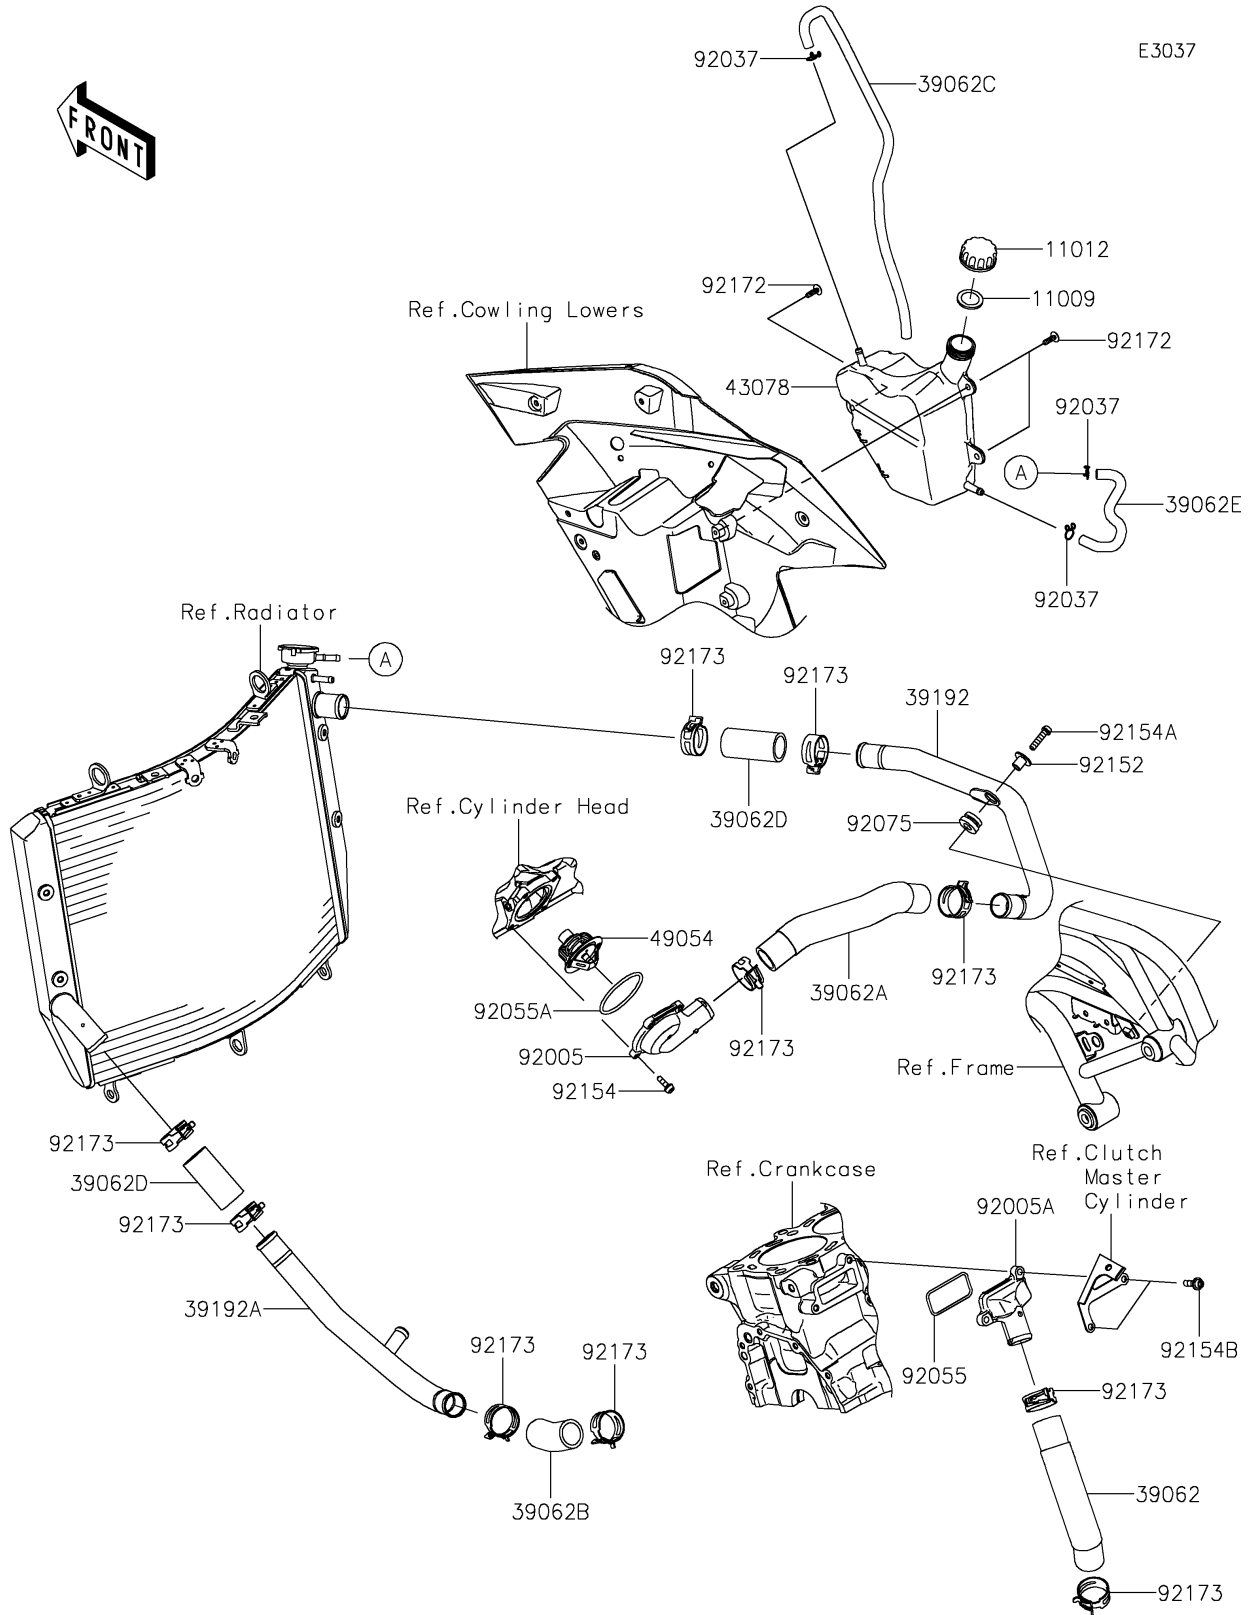

2021 NINJA H2® R PARTS DIAGRAM

Water Pipe

2021 NINJA H2®R PARTS LIST

Water Pipe

ITEM NAME	PART NUMBER	QUANTITY
GASKET,RESERVOIR TANK CAP (Ref # 11009)	11009-1145	1
CAP (Ref # 11012)	11012-1084	1
HOSE-COOLING,W/PUMP-FITTING (Ref # 39062)	39062-0681	1
HOSE-COOLING,THERMO-W/PIPE (Ref # 39062A)	39062-0682	1
HOSE-COOLING,W/PIPE-W/PUMP (Ref # 39062B)	39062-0683	1
HOSE-COOLING,OVER FLOW (Ref # 39062C)	39062-0687	1
HOSE-COOLING,RADIATOR-W/PIPE (Ref # 39062D)	39062-0701	2
HOSE-COOLING,RETURN (Ref # 39062E)	39062-0718	1
PIPE-WATER,RAD.-THERMO COVER (Ref # 39192)	39192-0584	1
PIPE-WATER,RADIATOR-WATER PUMP (Ref # 39192A)	39192-0585	1
RESERVOIR (Ref # 43078)	43078-0574	1
THERMOSTAT (Ref # 49054)	49054-0004	1
FITTING,THERMO COVER (Ref # 92005)	92005-0770	1
FITTING,CYLINDER (Ref # 92005A)	92005-0772	1
CLAMP,TUBE (Ref # 92037)	92037-147	3
RING-O (Ref # 92055)	92055-0809	1
RING-O,54.5X2.6 (Ref # 92055A)	92055-0810	1
DAMPER,RUBBER (Ref # 92075)	92075-1123	1
COLLAR (Ref # 92152)	92152-2112	1
BOLT,SOCKET,5X16 (Ref # 92154)	92154-1449	4
BOLT,SOCKET,6X25 (Ref # 92154A)	92154-1457	1
BOLT,SOCKET,6X20 (Ref # 92154B)	92154-1499	2
SCREW,TAPPING,5X16 (Ref # 92172)	92172-0175	3
CLAMP,34MM (Ref # 92173)	92173-1360	10