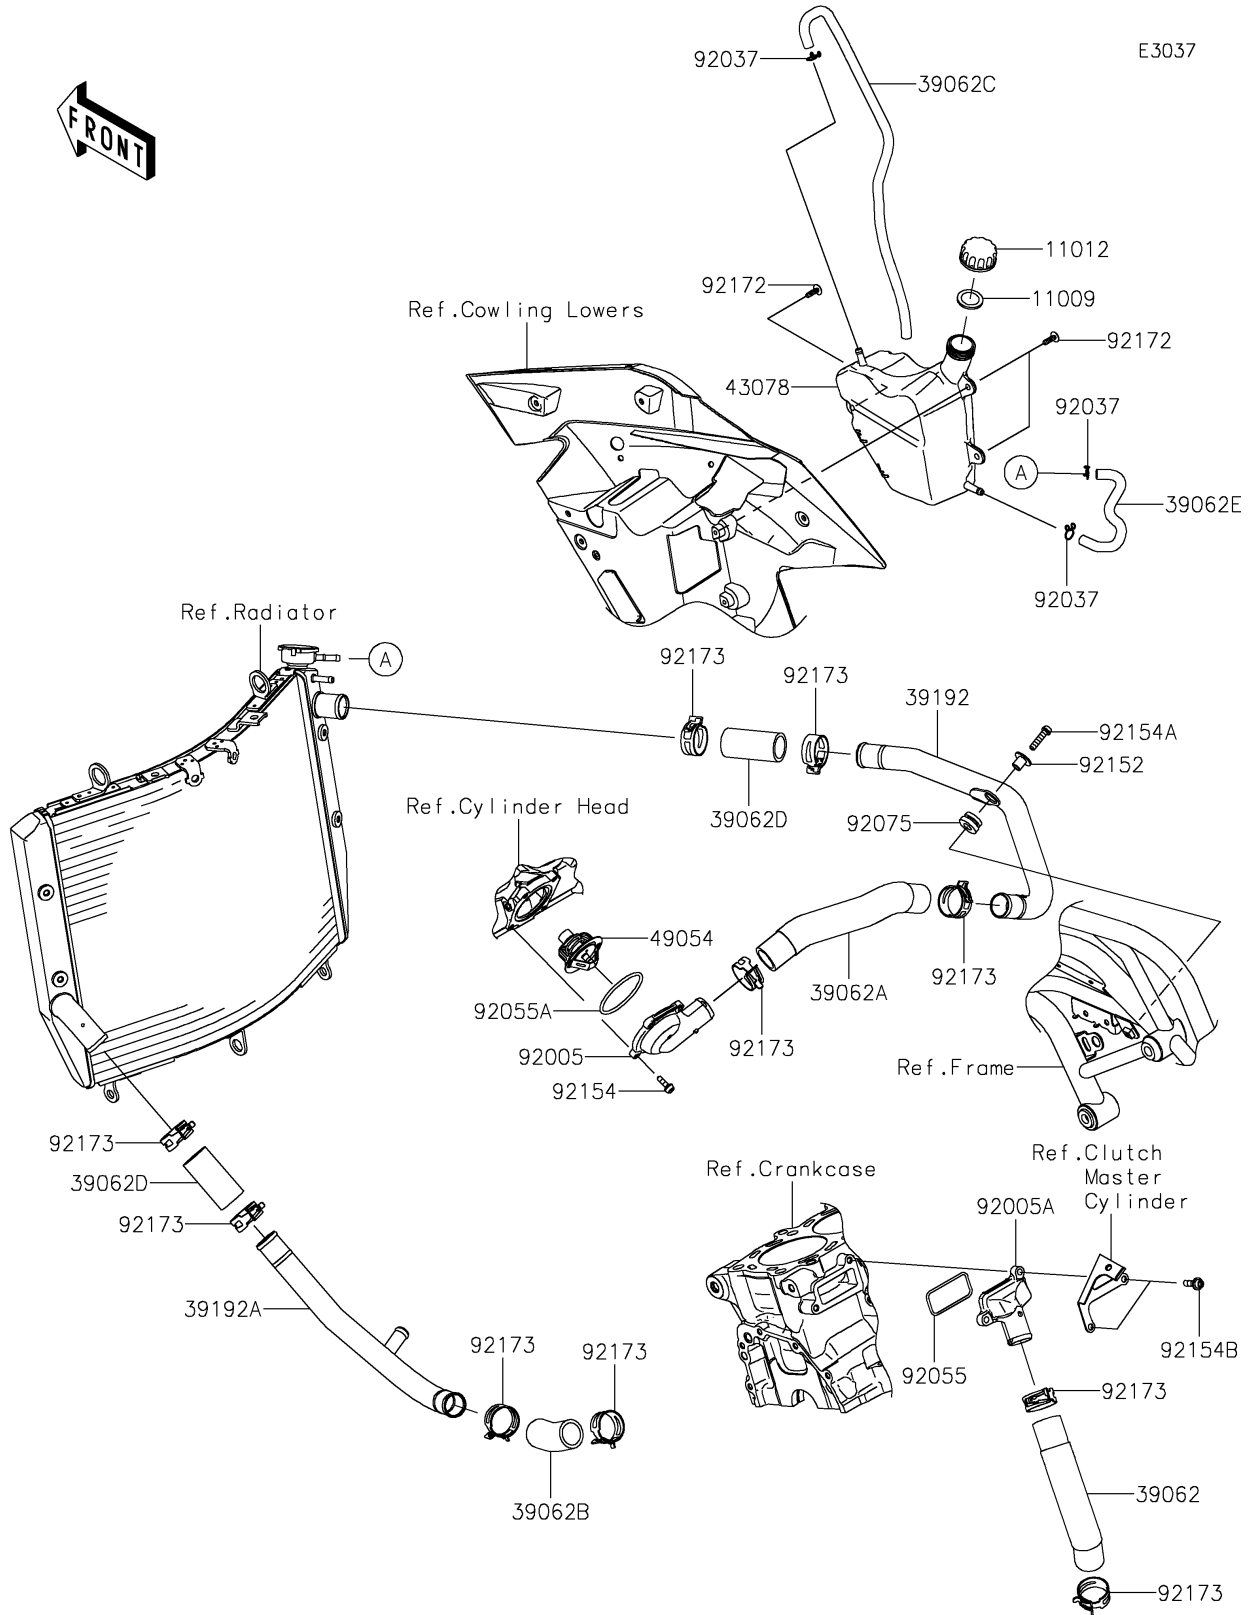

2022 NINJA H2® R PARTS DIAGRAM

Water Pipe

2022 NINJA H2® R PARTS LIST

Water Pipe

ITEM NAME	PART NUMBER	QUANTITY
GASKET,RESERVOIR TANK CAP (Ref # 11009)	11009-1145	1
CAP (Ref # 11012)	11012-1084	1
HOSE-COOLING,W/PUMP-FITTING (Ref # 39062)	39062-0681	1
HOSE-COOLING,THERMO-W/PIPE (Ref # 39062A)	39062-0682	1
HOSE-COOLING,W/PIPE-W/PUMP (Ref # 39062B)	39062-0683	1
HOSE-COOLING,OVER FLOW (Ref # 39062C)	39062-0687	1
HOSE-COOLING,RADIATOR-W/PIPE (Ref # 39062D)	39062-0701	2
HOSE-COOLING,RETURN (Ref # 39062E)	39062-0718	1
PIPE-WATER,RAD.-THERMO COVER (Ref # 39192)	39192-0584	1
PIPE-WATER,RADIATOR-WATER PUMP (Ref # 39192A)	39192-0585	1
RESERVOIR (Ref # 43078)	43078-0574	1
THERMOSTAT (Ref # 49054)	49054-0004	1
FITTING,THERMO COVER (Ref # 92005)	92005-0770	1
FITTING,CYLINDER (Ref # 92005A)	92005-0772	1
CLAMP,TUBE (Ref # 92037)	92037-147	3
RING-O (Ref # 92055)	92055-0809	1
RING-O,54.5X2.6 (Ref # 92055A)	92055-0810	1
DAMPER,RUBBER (Ref # 92075)	92075-1123	1
COLLAR (Ref # 92152)	92152-2112	1
BOLT,SOCKET,5X16 (Ref # 92154)	92154-1449	4
BOLT,SOCKET,6X25 (Ref # 92154A)	92154-1457	1
BOLT,SOCKET,6X20 (Ref # 92154B)	92154-1499	2
SCREW,TAPPING,5X16 (Ref # 92172)	92172-0175	3
CLAMP,34MM (Ref # 92173)	92173-1360	10