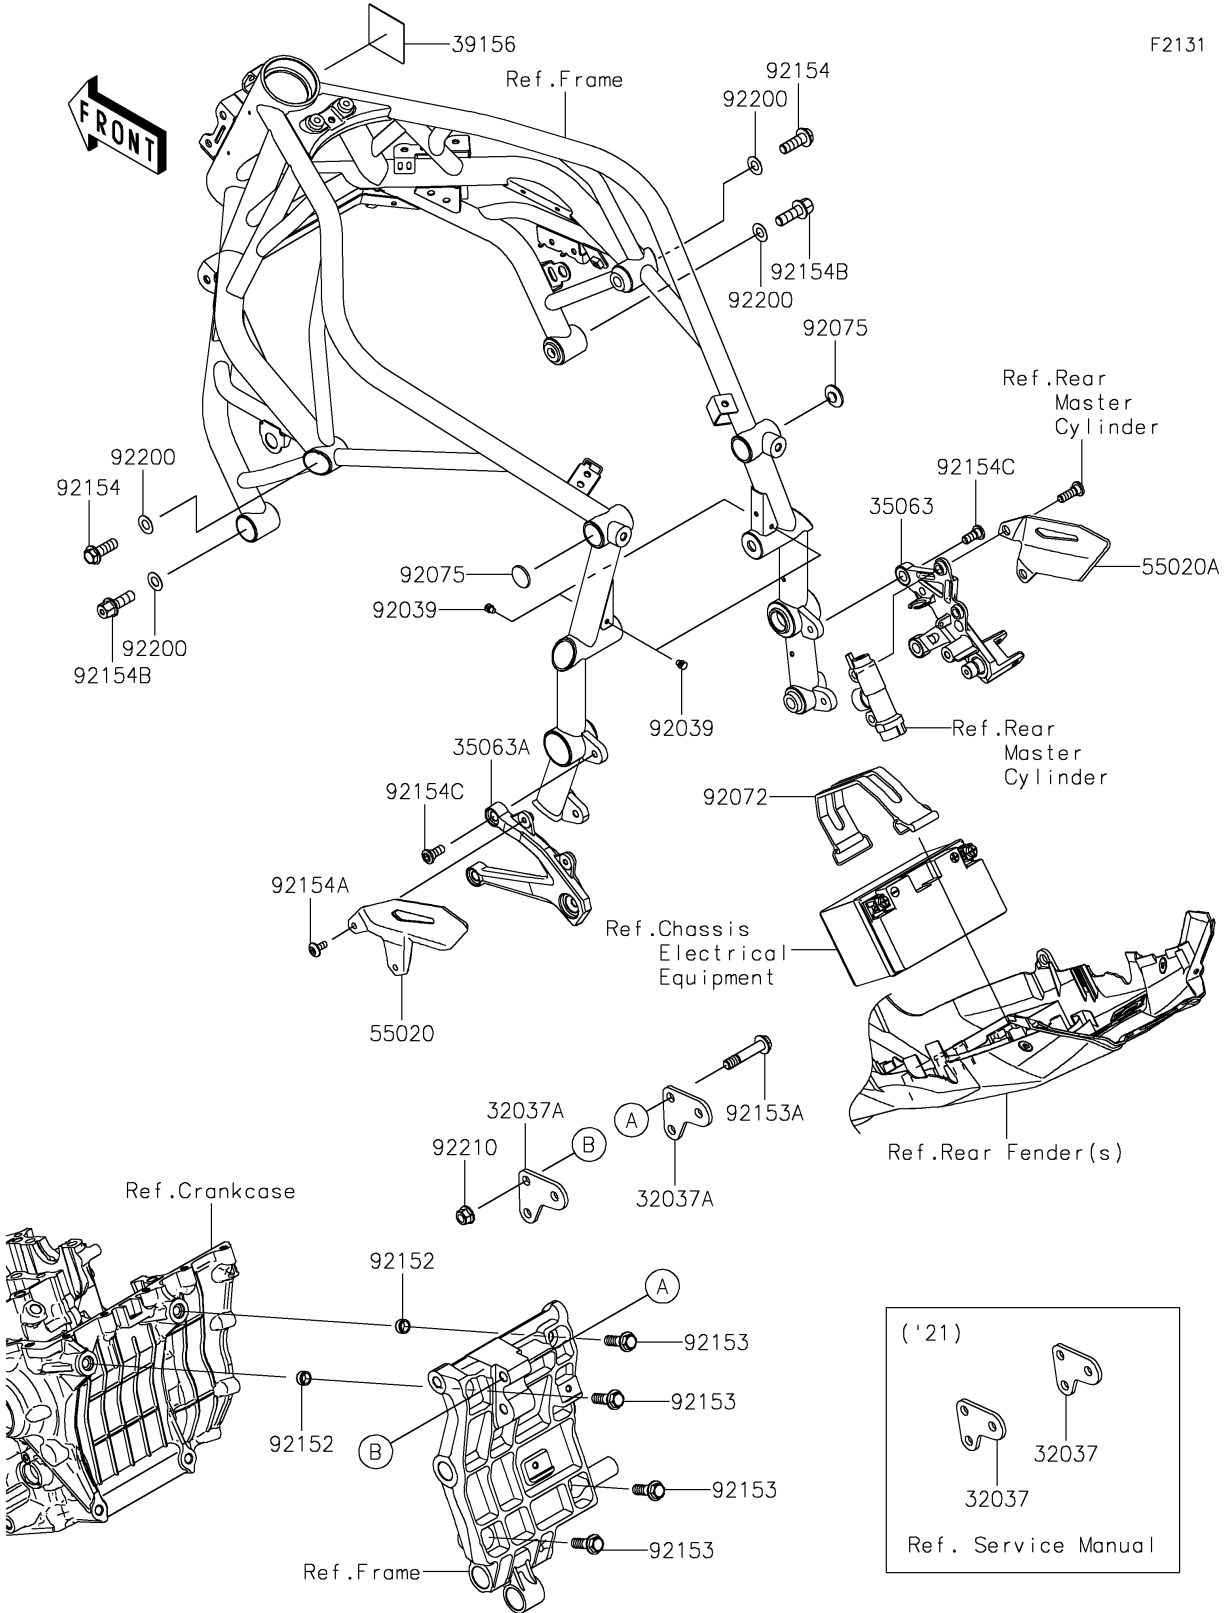

2023 NINJA H2®R PARTS DIAGRAM

Frame Fittings

2023 NINJA H2® R PARTS LIST

Frame Fittings

ITEM NAME	PART NUMBER	QUANTITY
BRACKET-SHOCKABSORBER (Ref # 32037A)	32037-0464	2
STAY,STEP,RH,F.W.M.GRAY (Ref # 35063)	35063-0994-46T	1
STAY,STEP,LH,F.W.M.GRAY (Ref # 35063A)	35063-1308-46T	1
PAD,50X50X0.5 (Ref # 39156)	39156-2132	1
GUARD,HEEL,LH (Ref # 55020)	55020-1835	1
GUARD,HEEL,RH (Ref # 55020A)	55020-1836	1
RIVET,PLASTI (Ref # 92039)	92039-0773	4
BAND,L=150 (Ref # 92072)	92072-1338	1
DAMPER,RUBBER (Ref # 92075)	92075-261	2
COLLAR,DOWEL PIN (Ref # 92152)	92152-0679	2
BOLT,FLANGED,10X30 (Ref # 92153)	92153-0801	4
BOLT,FLANGED,10X51 (Ref # 92153A)	92153-1545	3
BOLT,FLANGED,10X30 (Ref # 92154)	92154-0543	2
BOLT,SOCKET,6X14 (Ref # 92154A)	92154-0745	2
BOLT,FLANGED,10X30 (Ref # 92154B)	92154-1566	2
BOLT,SOCKET8X20 (Ref # 92154C)	92154-1711	4
WASHER,10.2X20X0.5 (Ref # 92200)	92200-1732	4
NUT,LOCK,FLANGED,10MM (Ref # 92210)	92210-1139	3