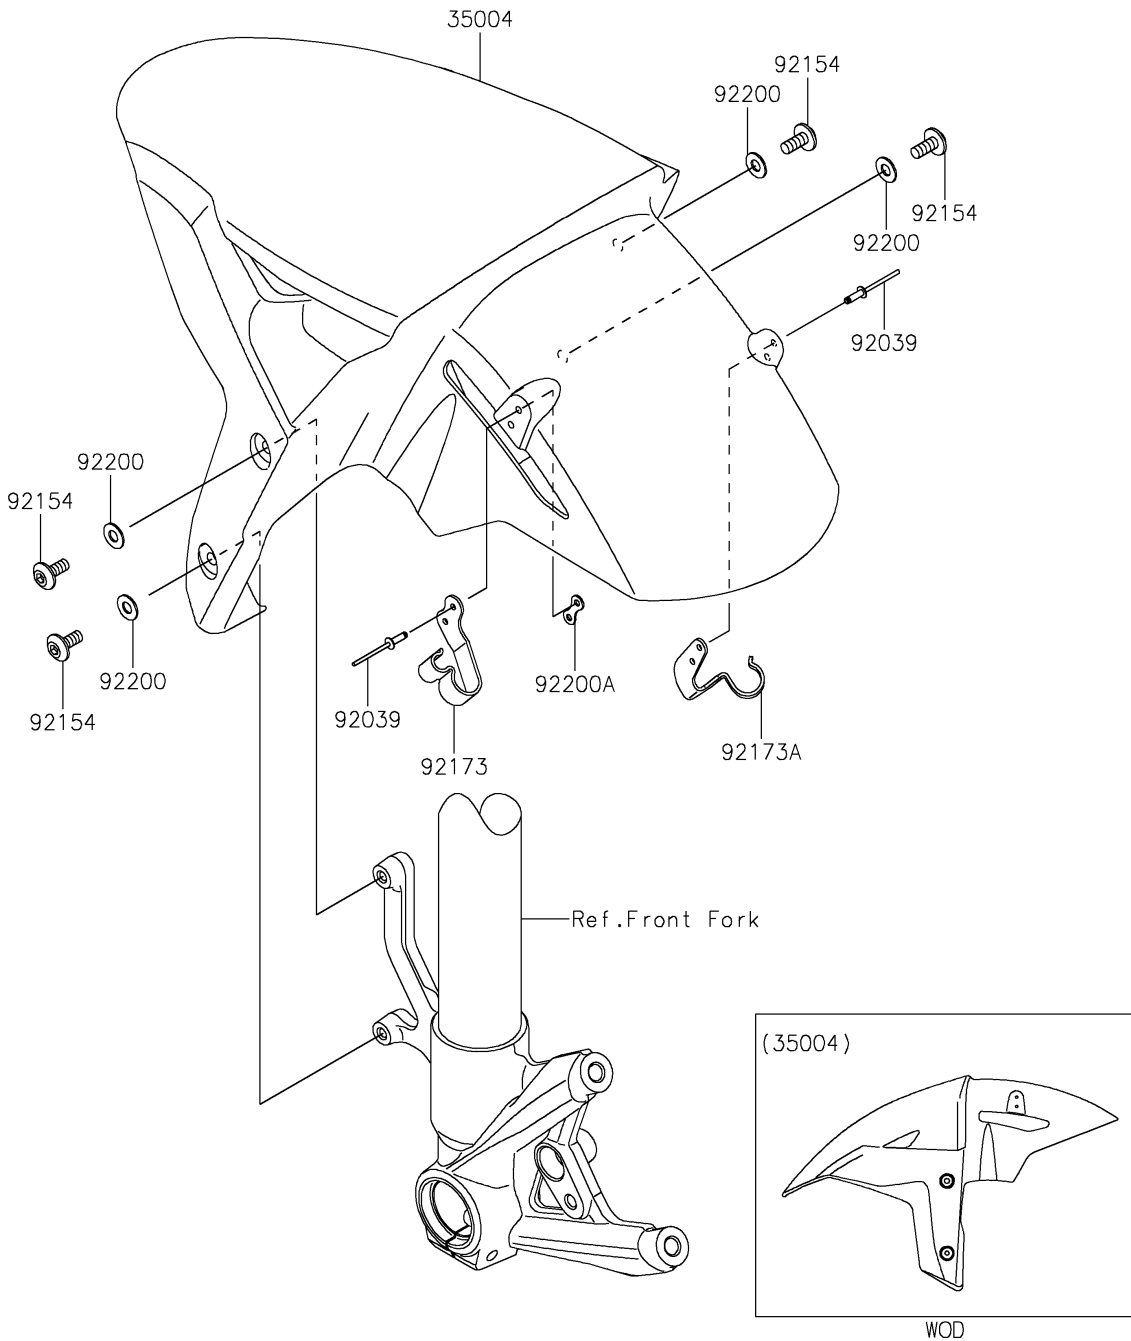

2022 NINJA H2®R PARTS DIAGRAM

Front Fender(s)

F2171

2022 NINJA H2® R PARTS LIST

Front Fender(s)

ITEM NAME	PART NUMBER	QUANTITY
FENDER-FRONT,M.C.M.S.BLACK (Ref # 35004)	35004-0362-60E	1
RIVET,3.2X9.5 (Ref # 92039)	92039-0752	4
BOLT,SOCKET,6X14 (Ref # 92154)	92154-0745	4
CLAMP,FENDER,LH (Ref # 92173)	92173-1376	1
CLAMP,FENDER,RH (Ref # 92173A)	92173-1481	1
WASHER,6.5X14X1 (Ref # 92200)	92200-1388	4
WASHER (Ref # 92200A)	92200-1757	1