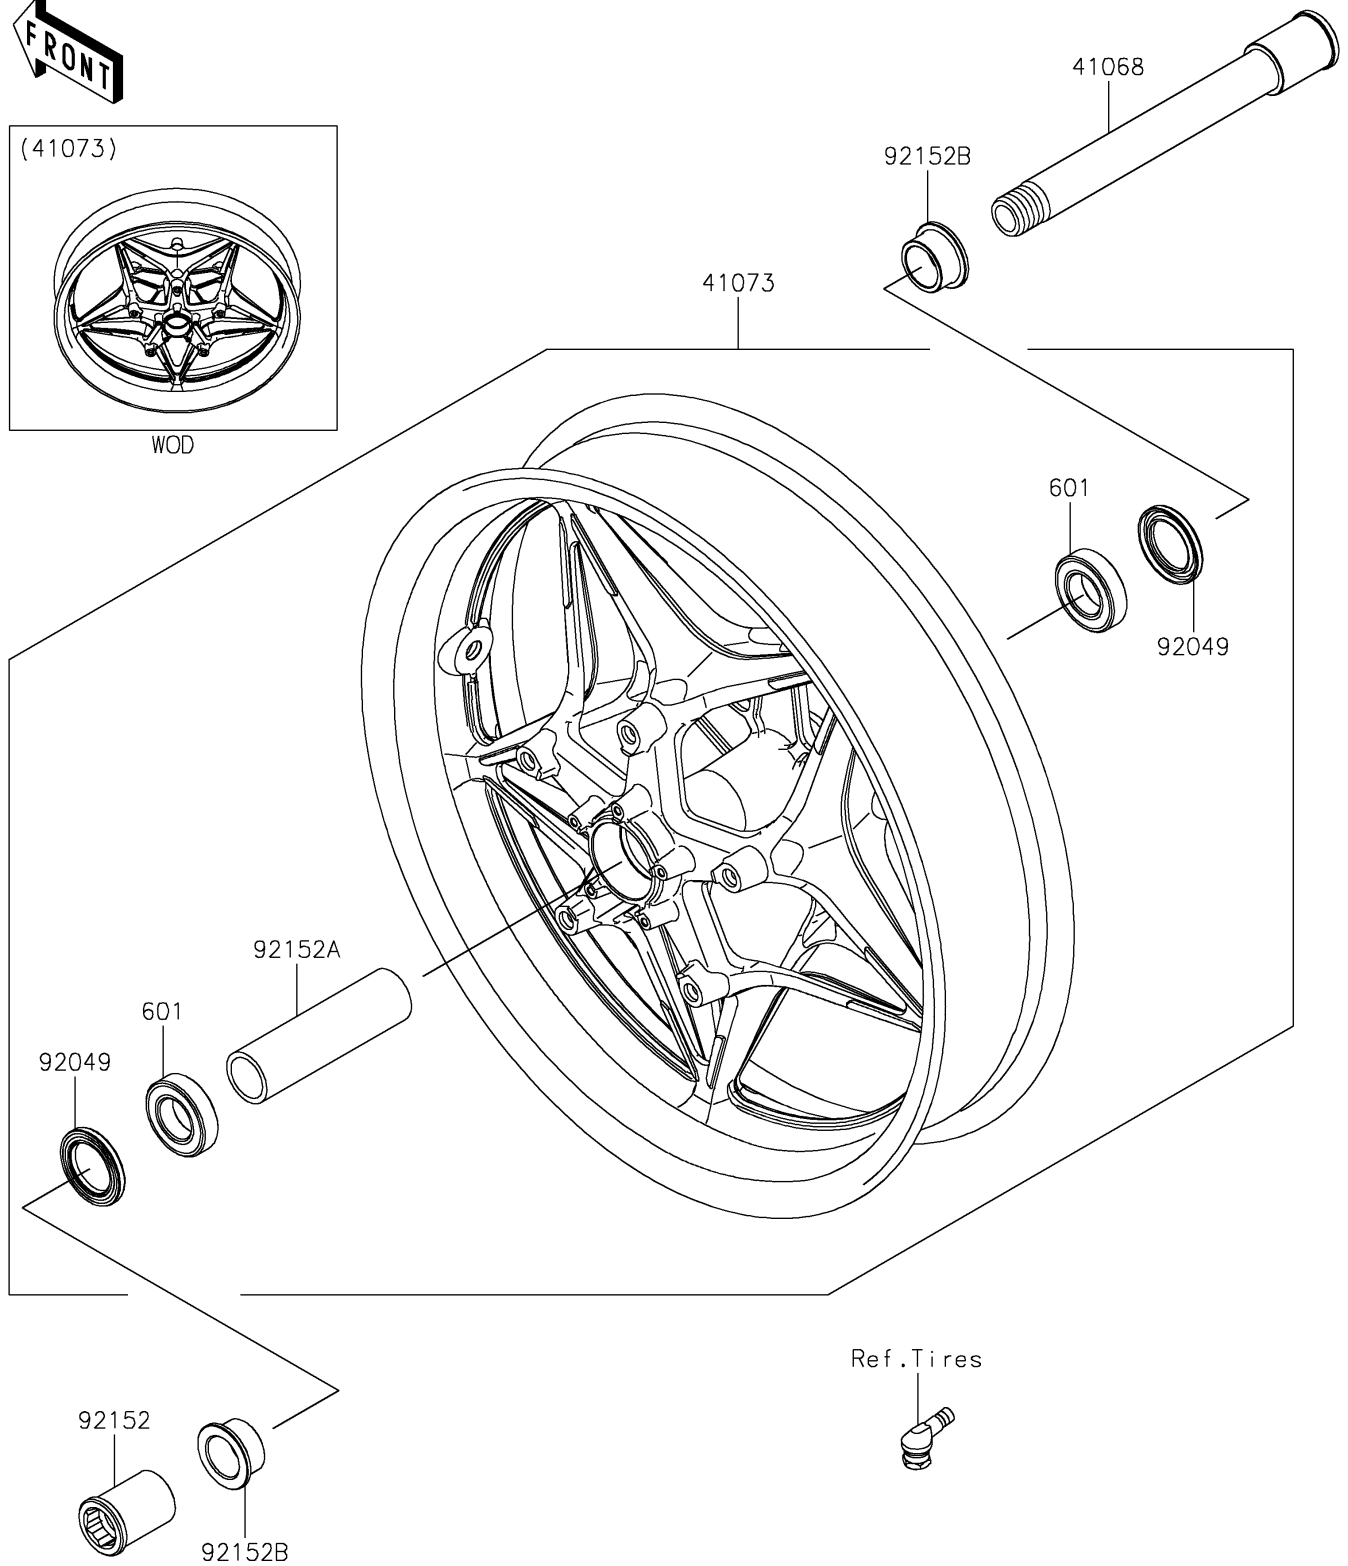

2021 NINJA H2®R PARTS DIAGRAM

Front Wheel

F2230

2021 NINJA H2® R PARTS LIST

Front Wheel

ITEM NAME	PART NUMBER	QUANTITY
AXLE,FR,25X205 (Ref # 41068)	41068-0594	1
WHEEL-ASSY,FR,F.BLACK (Ref # 41073)	41073-0754-51H	1
SEAL-OIL,BJN-C2 32X47X5 (Ref # 92049)	92049-0050	2
COLLAR,FR AXLE,LH,L=44.5 (Ref # 92152)	92152-0240	1
COLLAR,FR HUB,L=115 (Ref # 92152A)	92152-0616	1
COLLAR,25X40X18 (Ref # 92152B)	92152-2718	2
BEARING-BALL,#6005UU (Ref # 601)	601B6005UU	2