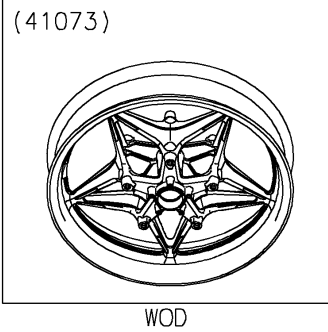

2021 NINJA H2®R PARTS DIAGRAM

Front Wheel

F2230

2021 NINJA H2® R PARTS LIST

Front Wheel

ITEM NAME	PART NUMBER	QUANTITY
AXLE,FR,25X205 (Ref # 41068)	41068-0594	1
WHEEL-ASSY,FR,F.BLACK (Ref # 41073)	41073-0754-51H	1
SEAL-OIL,BJN-C2 32X47X5 (Ref # 92049)	92049-0050	2
COLLAR,FR AXLE,LH,L=44.5 (Ref # 92152)	92152-0240	1
COLLAR,FR HUB,L=115 (Ref # 92152A)	92152-0616	1
COLLAR,25X40X18 (Ref # 92152B)	92152-2718	2
BEARING-BALL,#6005UU (Ref # 601)	601B6005UU	2