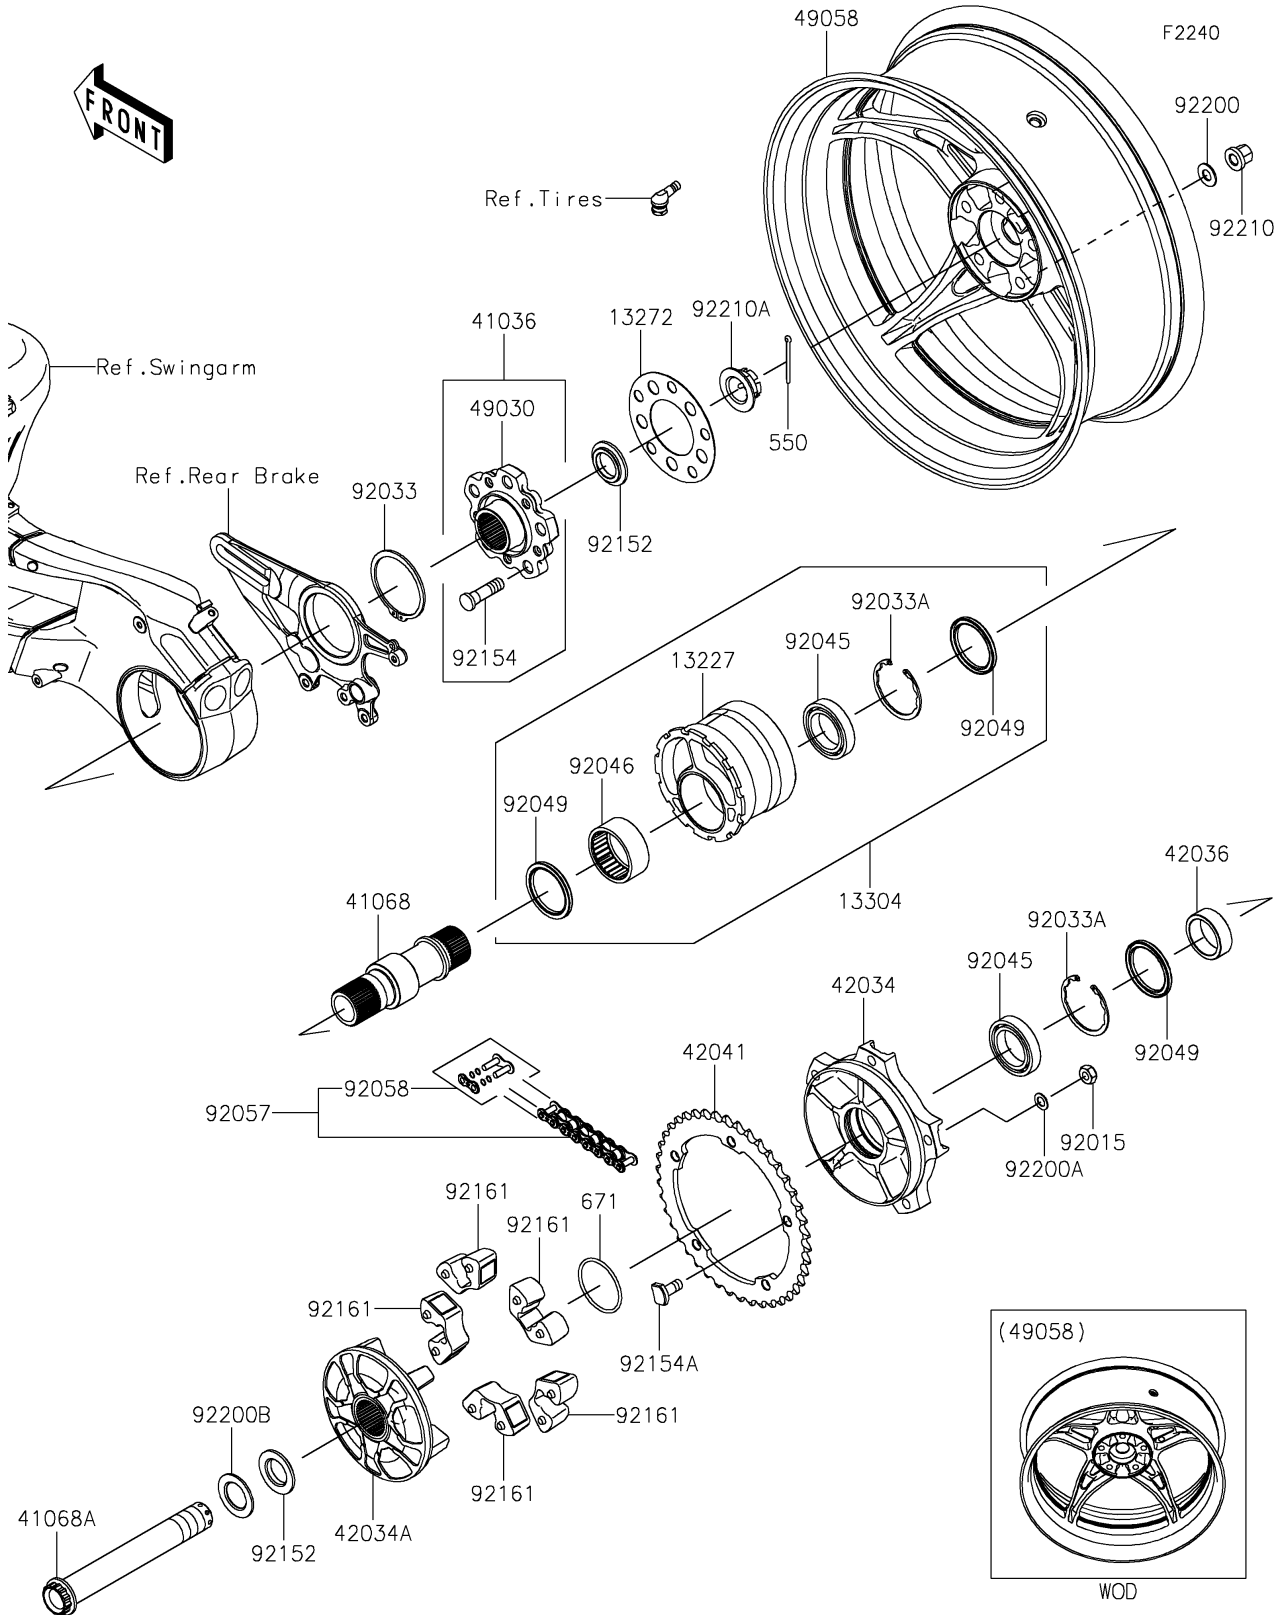

2023 NINJA H2®R PARTS DIAGRAM

Rear Wheel/Chain

2023 NINJA H2® R PARTS LIST

Rear Wheel/Chain

ITEM NAME	PART NUMBER	QUANTITY
HOUSING,RR (Ref # 13227)	13227-0034	1
PLATE (Ref # 13272)	13272-1861	1
HOUSING-ASSY,RR (Ref # 13304)	13304-5002	1
HUB-ASSY,RR (Ref # 41036)	41036-0679	1
AXLE,RR (Ref # 41068)	41068-0637	1
AXLE,28X202.6 (Ref # 41068A)	41068-0649	1
COUPLING,F.W.M.GRAY (Ref # 42034)	42034-0744-46T	1
COUPLING,INSERT,F.W.M.GRAY (Ref # 42034A)	42034-0752-53D	1
SLEEVE,40X50X16.4 (Ref # 42036)	42036-0779	1
SPROCKET-HUB,42T (Ref # 42041)	42041-0153	1
HUB,RR (Ref # 49030)	49030-0050	1
WHEEL,RR,F.BLACK (Ref # 49058)	49058-0670-51H	1
NUT,LOCK,10MM,BLACK (Ref # 92015)	92015-1189	5
RING-SNAP (Ref # 92033)	92033-0760	1
RING-SNAP,62MM (Ref # 92033A)	92033-1044	2
BEARING-BALL,40X60X12 (Ref # 92045)	92045-0802	2
BEARING-NEEDLE,50X62X25 (Ref # 92046)	92046-0617	1
SEAL-OIL,50X62X5 (Ref # 92049)	92049-0872	3
CHAIN,DRIVE,EK525RMXZ/3DX116L (Ref # 92057)	92057-0636	1
JOINT-CHAIN (Ref # 92058)	92058-0036	1
COLLAR,28X48X7.2 (Ref # 92152)	92152-2504	2
BOLT,HUB,12X45 (Ref # 92154)	92154-1546	5
BOLT,SPROCKET,10X24.3 (Ref # 92154A)	92154-2300	5
DAMPER,SHOCK,RR HUB (Ref # 92161)	92161-1286	5
WASHER,12.1X25X1.6 (Ref # 92200)	92200-0455	5
WASHER,10.2X18X1 (Ref # 92200A)	92200-1770	5
WASHER,28.5X48X2.3 (Ref # 92200B)	92200-2277	1
NUT,12MM (Ref # 92210)	92210-0931	5
NUT,28MM (Ref # 92210A)	92210-1654	1

2023 NINJA H2®R PARTS LIST

Rear Wheel/Chain

ITEM NAME	PART NUMBER	QUANTITY
PIN-COTTER,4.0X45 (Ref # 550)	550AA4045	1
O RING,55MM (Ref # 671)	671B2555	1