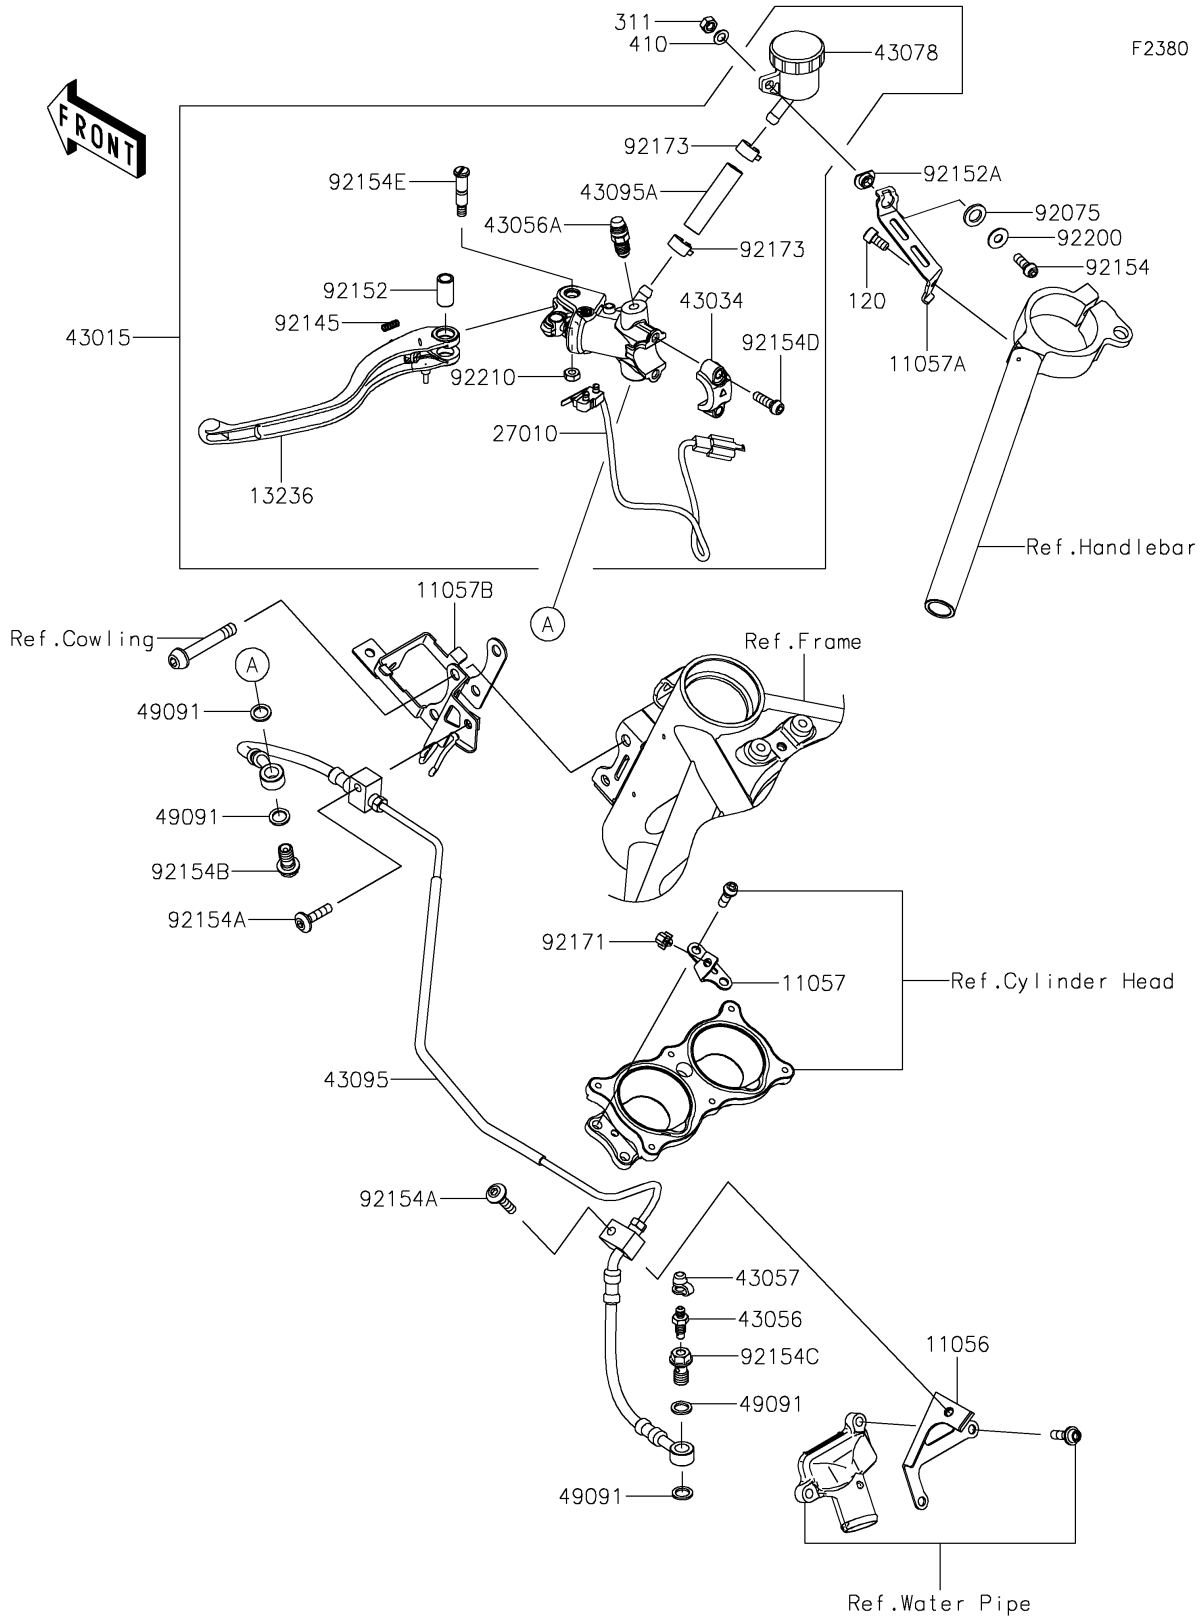

2022 NINJA H2®R PARTS DIAGRAM

Clutch Master Cylinder

2022 NINJA H2® R PARTS LIST

Clutch Master Cylinder

ITEM NAME	PART NUMBER	QUANTITY
BRACKET,CYLINDER (Ref # 11056)	11056-7079	1
BRACKET,THROBO. HOLDER (Ref # 11057)	11057-0041	1
BRACKET,RESERVOIR (Ref # 11057A)	11057-0053	1
BRACKET,FRM HEAD (Ref # 11057B)	11057-0567	1
LEVER-COMP,CLUTCH (Ref # 13236)	13236-0771	1
SWITCH,STOP (Ref # 27010)	27010-0824	1
CYLINDER-ASSY-MASTER,CLUTCH (Ref # 43015)	43015-0669	1
HOLDER-BRAKE (Ref # 43034)	43034-0121	1
BREATHER-BRAKE (Ref # 43056)	43056-0007	1
BREATHER-BRAKE (Ref # 43056A)	43056-0019	1
CAP-BREATHER (Ref # 43057)	43057-003	1
RESERVOIR (Ref # 43078)	43078-0586	1
HOSE-BRAKE,CLUTCH (Ref # 43095)	43095-0893	1
HOSE-BRAKE (Ref # 43095A)	43095-0909	1
WASHER-SEAL,10.1X14.5X1.5 (Ref # 49091)	49091-0001	4
DAMPER (Ref # 92075)	92075-1564	1
SPRING (Ref # 92145)	92145-1683	1
COLLAR,LEVER (Ref # 92152)	92152-2151	1
COLLAR,6.5X10X5.3 (Ref # 92152A)	92152-2225	1
BOLT,SOCKET,6X18 (Ref # 92154)	92154-1455	1
BOLT,SOCKET,6X25 (Ref # 92154A)	92154-1532	2
BOLT,BANJO,10X19 (Ref # 92154B)	92154-1554	1
BOLT,BANJO,10X19,C. RELEASE (Ref # 92154C)	92154-1622	1
BOLT,SOCKET,6X20 (Ref # 92154D)	92154-1644	2
BOLT,LEVER (Ref # 92154E)	92154-1809	1
CLAMP (Ref # 92171)	92171-0939	1
CLAMP,HOSE (Ref # 92173)	92173-1498	2
WASHER,6.5X16X1.0 (Ref # 92200)	92200-3712	1
NUT,U (Ref # 92210)	92210-1424	1

2022 NINJA H2®R PARTS LIST

Clutch Master Cylinder

ITEM NAME	PART NUMBER	QUANTITY
BOLT-SOCKET,6X12 (Ref # 120)	120CB0612	1
NUT-HEX (Ref # 311)	311AC0600	1
WASHER-PLAIN-SMALL (Ref # 410)	410AA0600	1