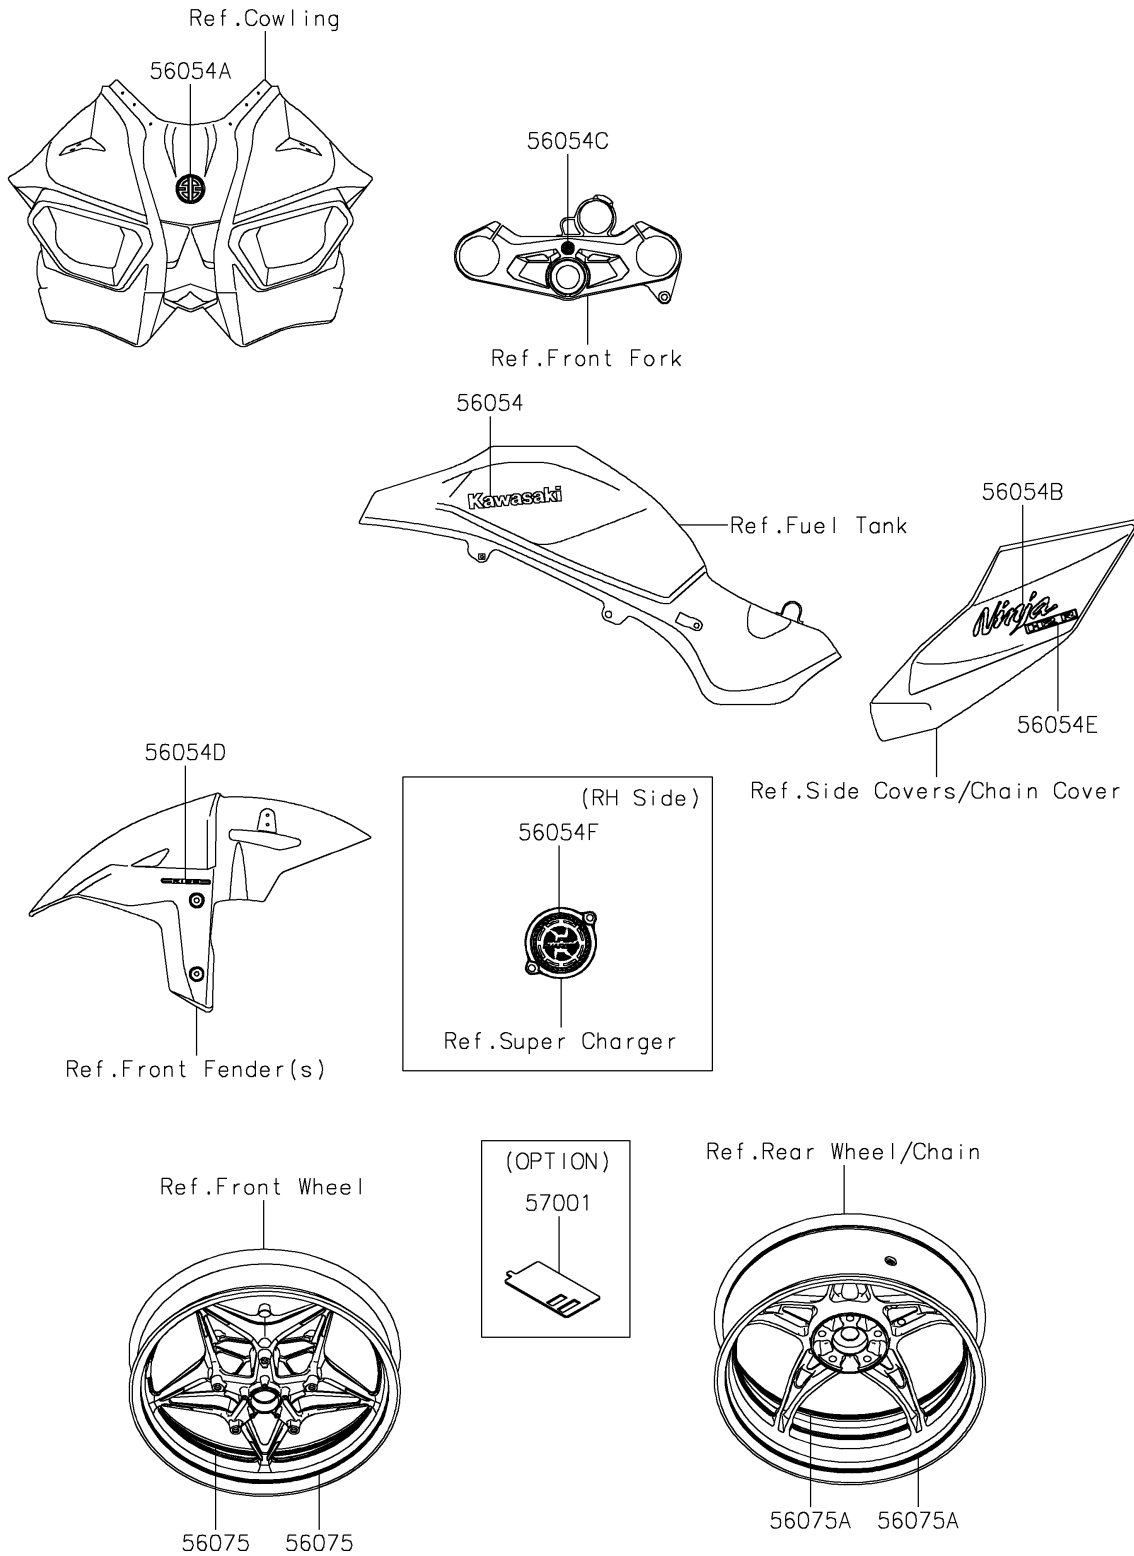

2021 NINJA H2® R PARTS DIAGRAM

Decals

F2861

2021 NINJA H2®R PARTS LIST

Decals

ITEM NAME	PART NUMBER	QUANTITY
MARK,KAWASAKI (Ref # 56054)	56054-1356	2
MARK,UPP COWL.,RIVER (Ref # 56054A)	56054-1557	1
MARK,SIDE COVER,NINJA (Ref # 56054B)	56054-1626	2
MARK,UPP HOLDER,RIVER (Ref # 56054C)	56054-1628	1
MARK,FR FENDER,KIBS (Ref # 56054D)	56054-2202	2
MARK,SIDE COVER,H2R,3D (Ref # 56054E)	56054-2203	2
MARK,SUPERCHARGED (Ref # 56054F)	56054-2533	1
PATTERN,FR WHEEL,GREEN,10X1372 (Ref # 56075)	56075-0433	2
PATTERN,RR WHEEL,GREEN,12X1377 (Ref # 56075A)	56075-0434	2
RIM STRIPE APPLICATOR,10/12MM (Ref # 57001)	57001-1836	AR