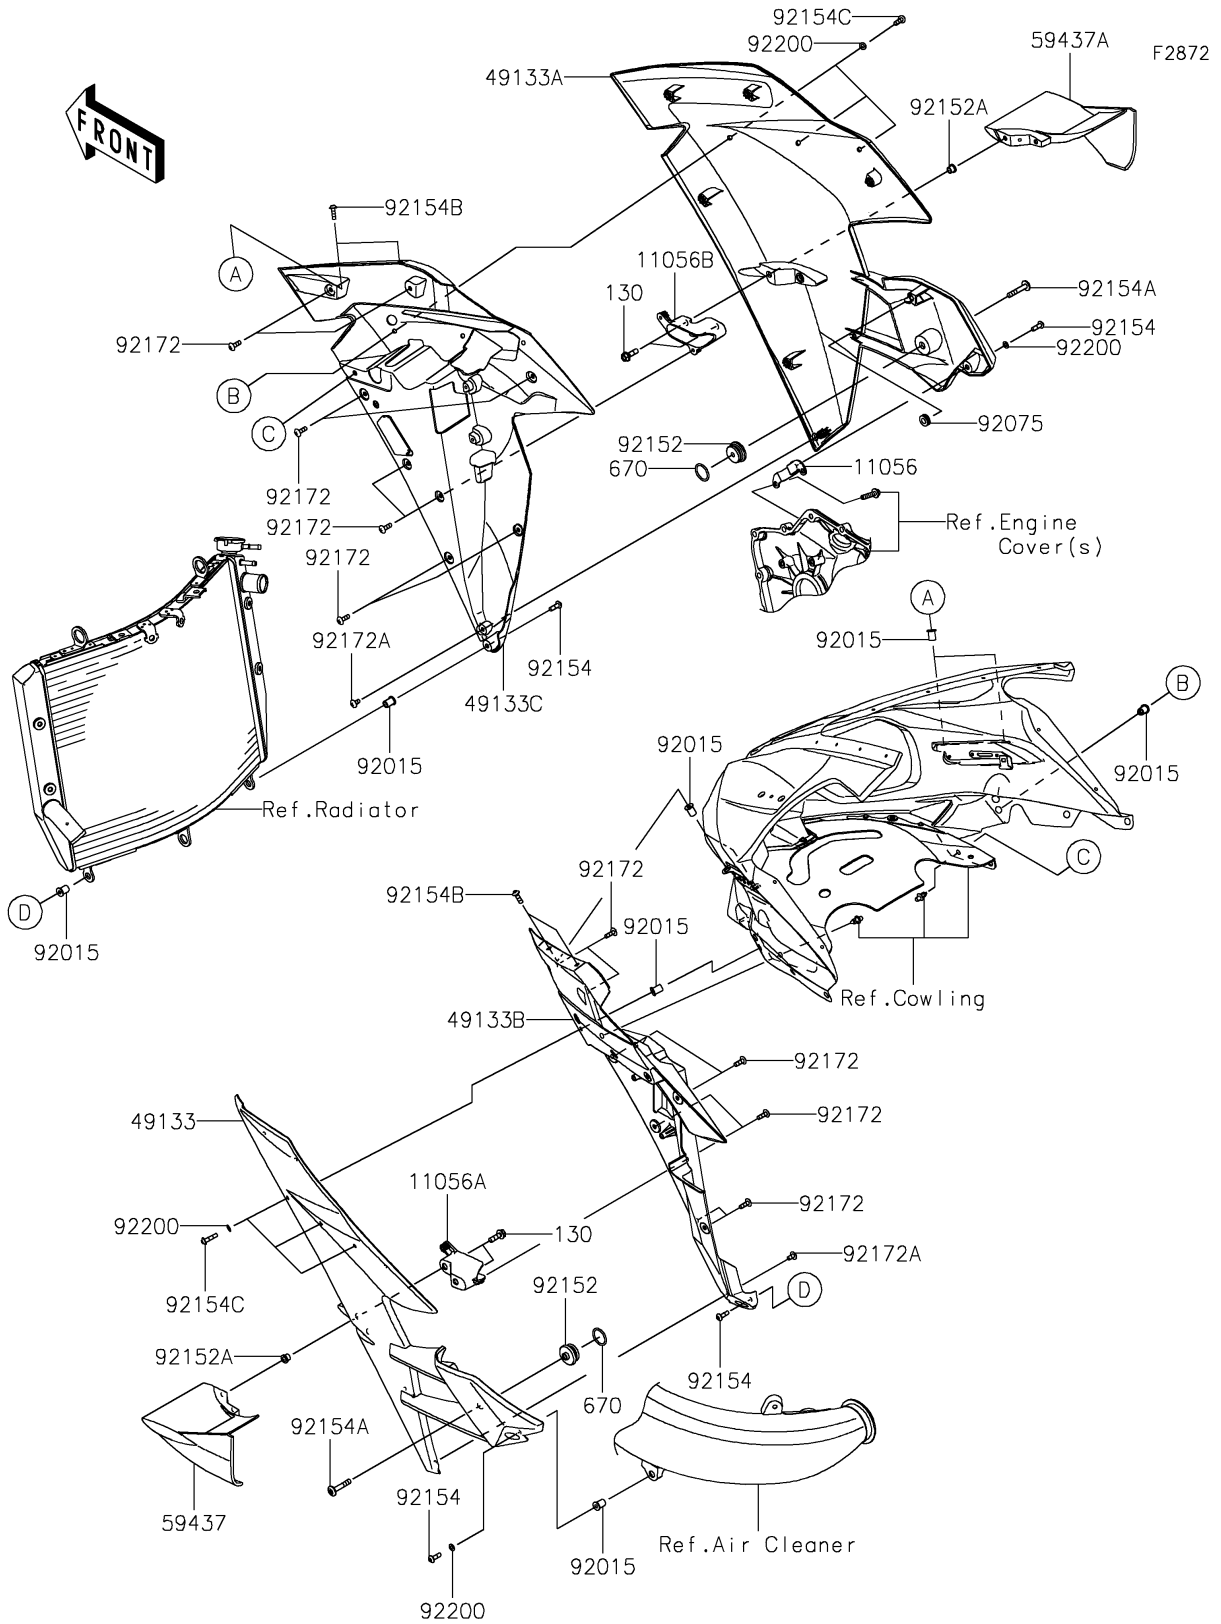

2023 NINJA H2®R PARTS DIAGRAM

Cowling Lower

2023 NINJA H2® R PARTS LIST

Cowling Lowers

ITEM NAME	PART NUMBER	QUANTITY
BRACKET,CLUTCH COVER (Ref # 11056)	11056-7020	1
BRACKET,SHROUD,LH (Ref # 11056A)	11056-7745	1
BRACKET,OVER FLOW HOSE (Ref # 11056B)	11056-7746	1
SHROUD,LH,M.C.M.S.BLACK (Ref # 49133)	49133-0007-60E	1
SHROUD,RH,M.C.M.S.BLACK (Ref # 49133A)	49133-0008-60E	1
SHROUD,INNER,LH (Ref # 49133B)	49133-0015	1
SHROUD,INNER,RH (Ref # 49133C)	49133-0016	1
STABILIZER,LH,CFRP (Ref # 59437)	59437-0017	1
STABILIZER,RH,CFRP (Ref # 59437A)	59437-0018	1
NUT,WELL,5MM (Ref # 92015)	92015-1757	13
DAMPER (Ref # 92075)	92075-161	1
COLLAR,6.3X30X16.7 (Ref # 92152)	92152-1967	2
COLLAR,6.5X12X7.8 (Ref # 92152A)	92152-1974	4
BOLT,SOCKET,5X16 (Ref # 92154)	92154-1560	4
BOLT,SOCKET,6X34 (Ref # 92154A)	92154-1627	2
BOLT,SOCKET,5X16 (Ref # 92154B)	92154-1729	4
BOLT,SOCKET,5X20 (Ref # 92154C)	92154-1781	6
SCREW,TAPPING,5X16 (Ref # 92172)	92172-0175	16
SCREW,TAPPING,5X10 (Ref # 92172A)	92172-0335	2
WASHER,5.2X10X1.0 (Ref # 92200)	92200-1820	8
BOLT-FLANGED,6X20 (Ref # 130)	130CA0620	4
O RING,22MM (Ref # 670)	670B2022	2