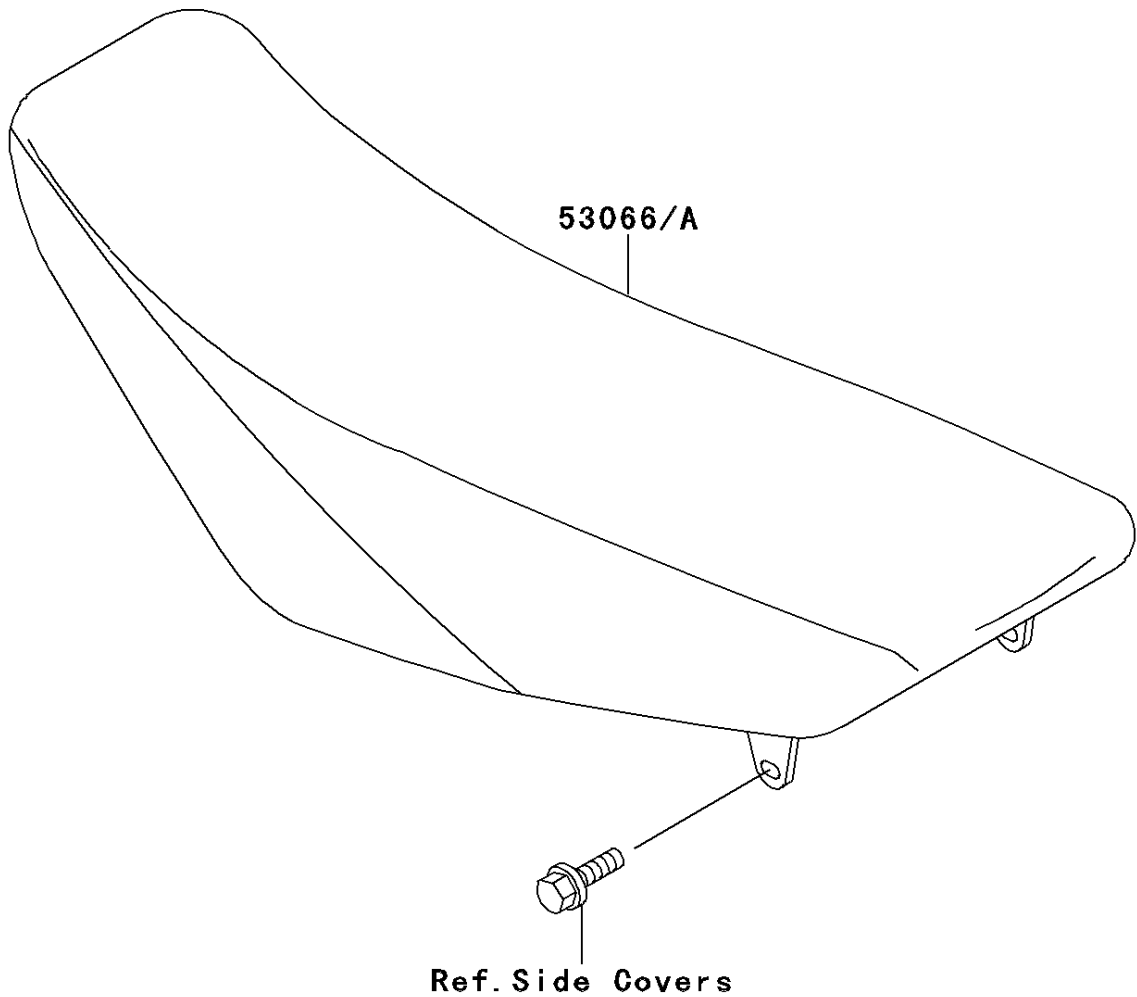

2011 KX™ 85 PARTS DIAGRAM

Seat

F2510

2011 KX™ 85 PARTS LIST

Seat

ITEM NAME	PART NUMBER	QUANTITY
SEAT-ASSY,BLACK/GREEN (Ref # 53066)	53066-0093-13R	1