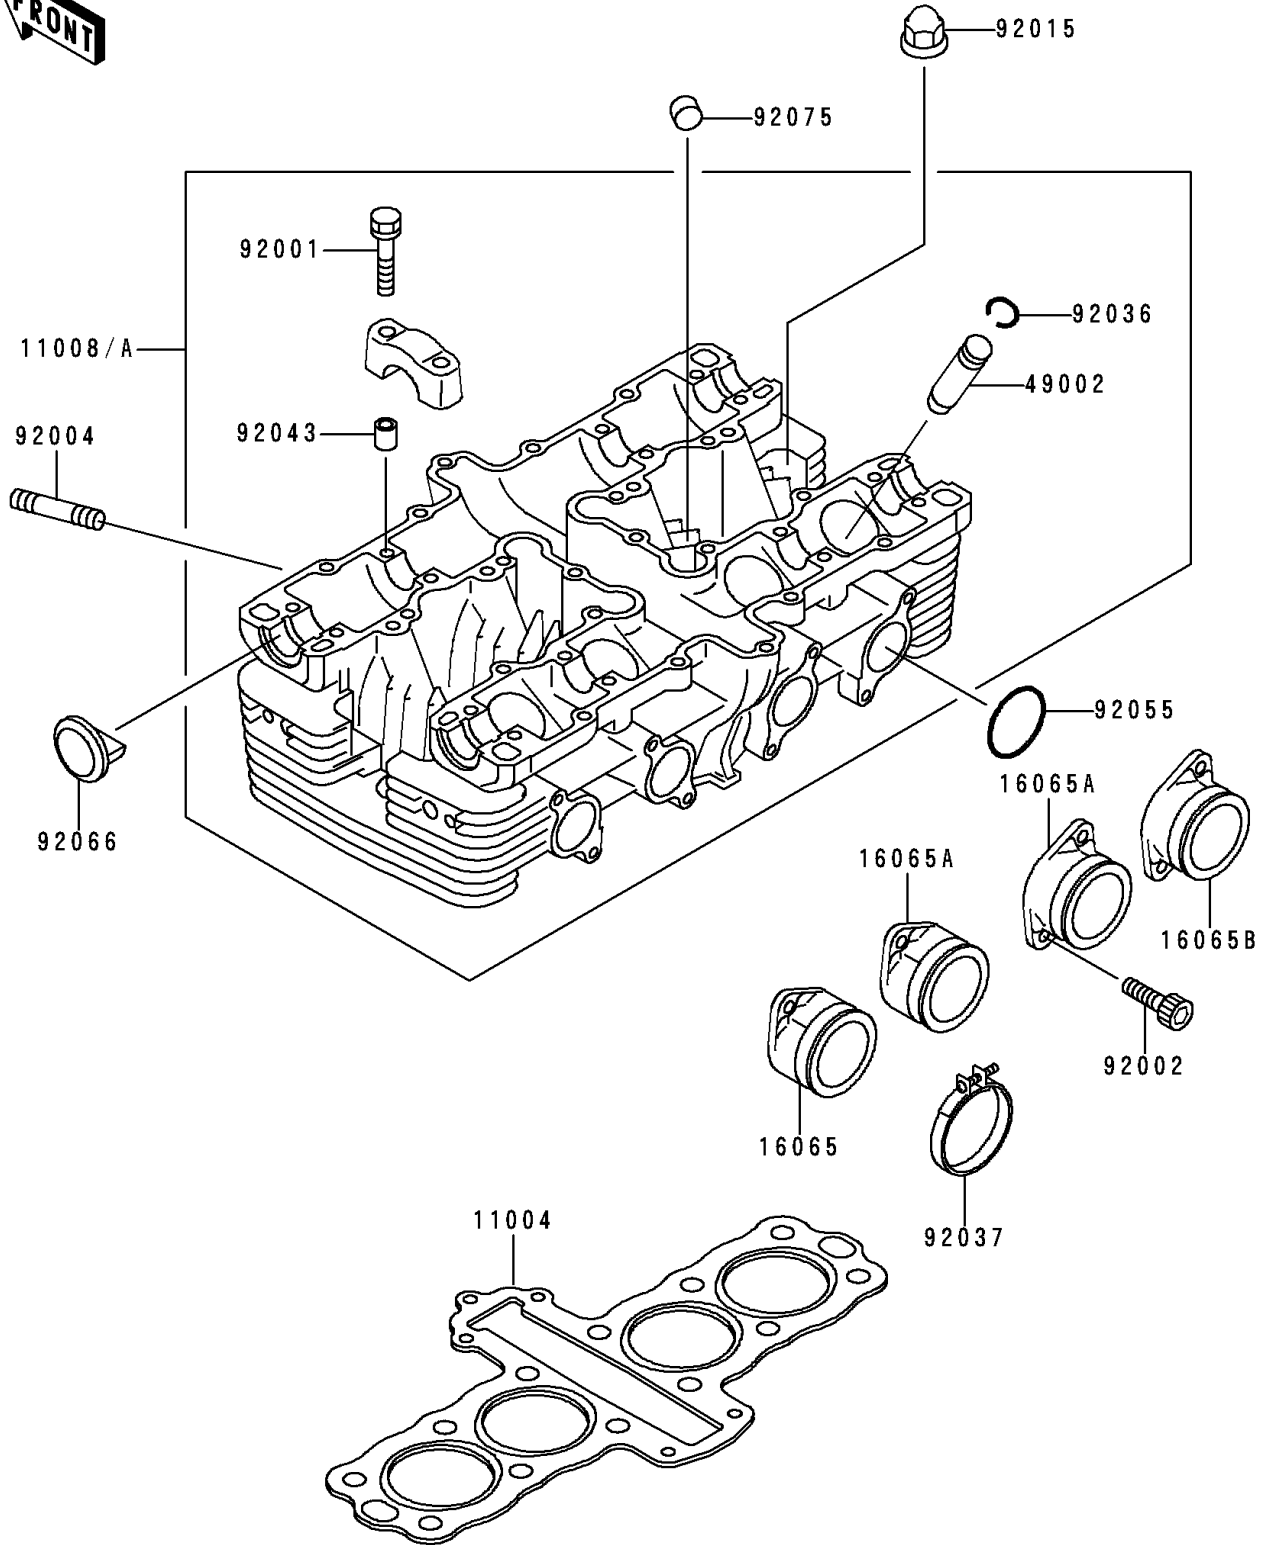

1990 Zephyr PARTS DIAGRAM

Cylinder Head

E1111

1990 Zephyr PARTS LIST

Cylinder Head

ITEM NAME	PART NUMBER	QUANTITY
GASKET-HEAD (Ref # 11004)	11004-1212	1
HEAD-COMP-CYLINDER (Ref # 11008A)	11008-1240	1
HOLDER-CARBURETOR,#1 (Ref # 16065)	16065-1234	1
HOLDER-CARBURETOR,#2 (Ref # 16065A)	16065-1235	2
HOLDER-CARBURETOR,#4 (Ref # 16065B)	16065-1236	1
GUIDE-VALVE (Ref # 49002)	49002-1005	8
BOLT,FLANGED,6X38 (Ref # 92001)	92001-1105	16
BOLT,6X16 (Ref # 92002)	92002-1143	8
STUD,6X27 (Ref # 92004)	92004-1162	8
NUT,CAP,8MM,BLACK (Ref # 92015)	92015-1174	12
RING-SNAP (Ref # 92036)	92036-023	8
CLAMP (Ref # 92037)	92037-1326	4
PIN,6.2X8X14 (Ref # 92043)	92043-1263	16
RING-O,32MM (Ref # 92055)	92055-1256	4
PLUG,CAMSHAFT (Ref # 92066)	92066-1329	4
DAMPER (Ref # 92075)	92075-182	4