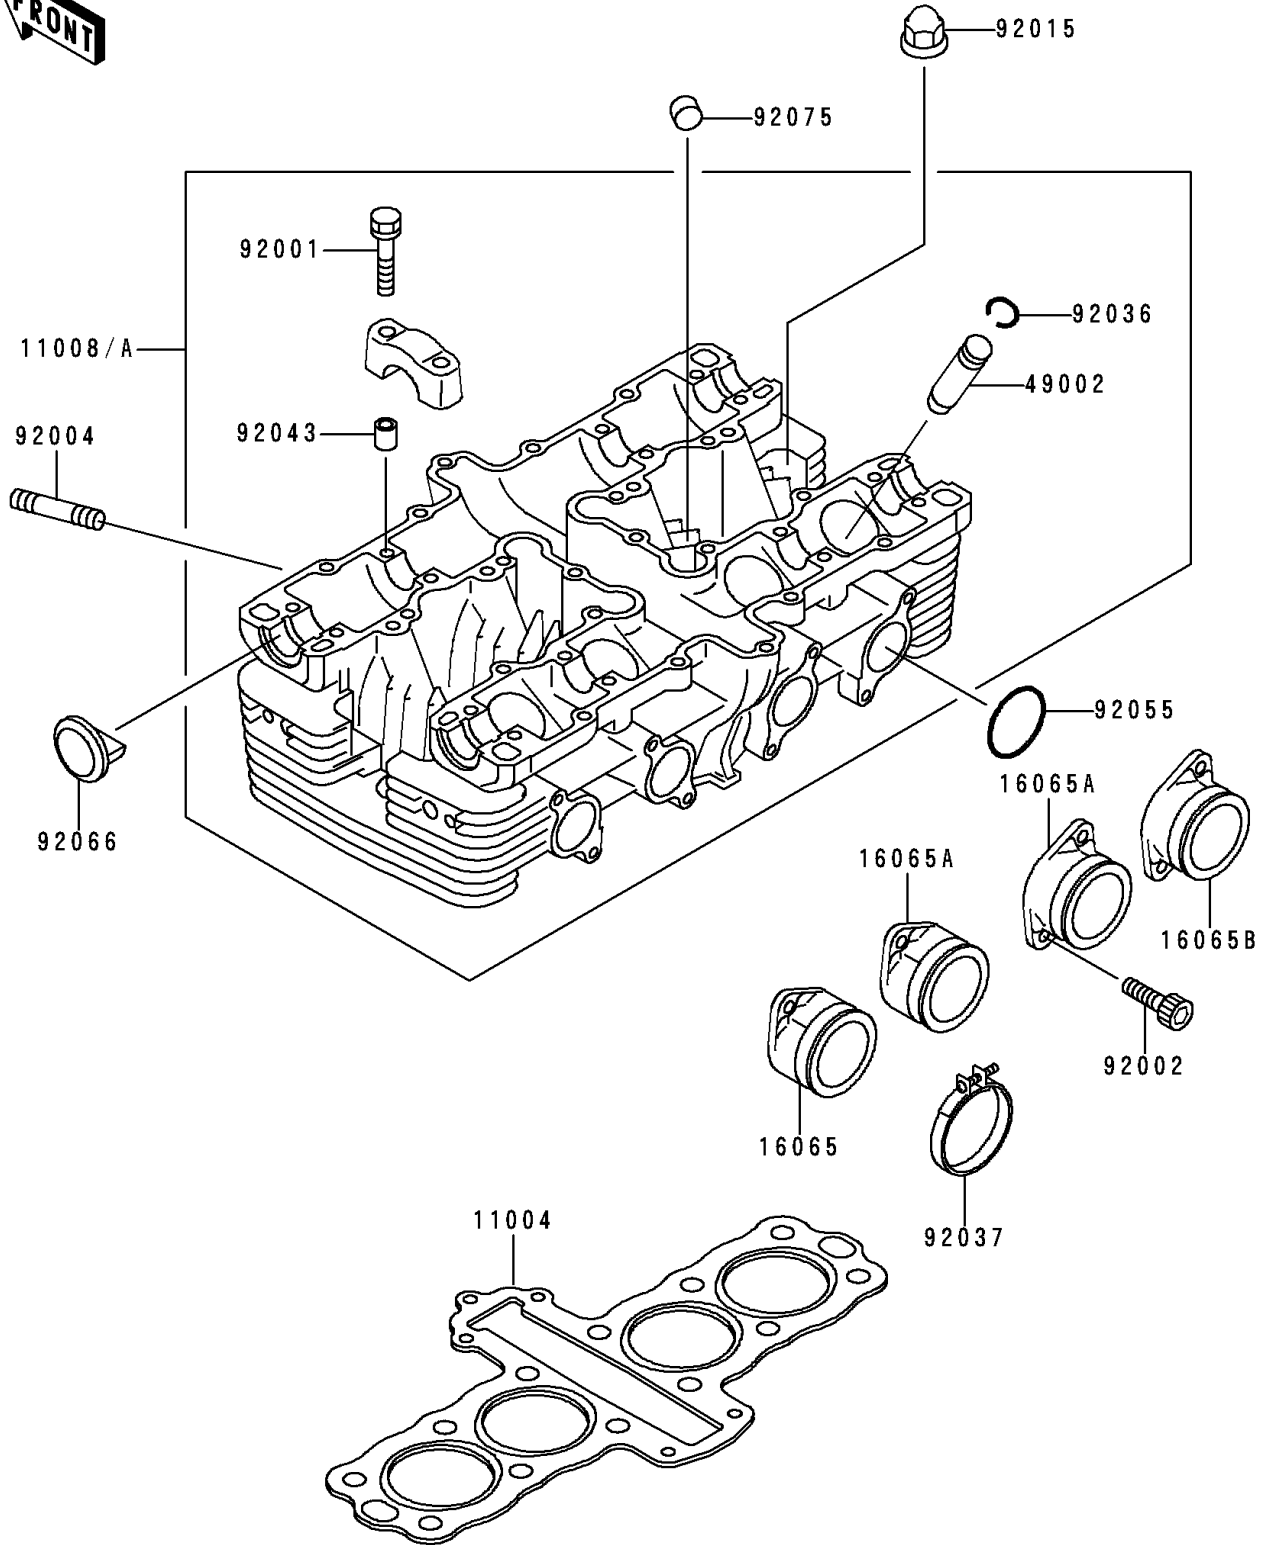

# 1991 Zephyr PARTS DIAGRAM

Cylinder Head

E1111

# 1991 Zephyr PARTS LIST

## Cylinder Head

ITEM NAME	PART NUMBER	QUANTITY
GASKET-HEAD (Ref # 11004)	11004-1212	1
HEAD-COMP-CYLINDER (Ref # 11008)	11008-1225	1
HEAD-COMP-CYLINDER (Ref # 11008A)	11008-1240	1
HOLDER-CARBURETOR,#1 (Ref # 16065)	16065-1234	1
HOLDER-CARBURETOR,#2&#3 (Ref # 16065A)	16065-1235	2
HOLDER-CARBURETOR,#4 (Ref # 16065B)	16065-1236	1
GUIDE-VALVE (Ref # 49002)	49002-1005	8
BOLT,FLANGED,6X38 (Ref # 92001)	92001-1105	16
BOLT,6X16 (Ref # 92002)	92002-1143	8
STUD,6X27 (Ref # 92004)	92004-1162	8
NUT,CAP,8MM,BLACK (Ref # 92015)	92015-1174	12
RING-SNAP (Ref # 92036)	92036-023	8
CLAMP (Ref # 92037)	92037-1326	4
PIN,6.2X8X14 (Ref # 92043)	92043-1263	16
RING-O,32MM (Ref # 92055)	92055-1256	4
PLUG,CAMSHAFT (Ref # 92066)	92066-1329	4
DAMPER (Ref # 92075)	92075-182	4