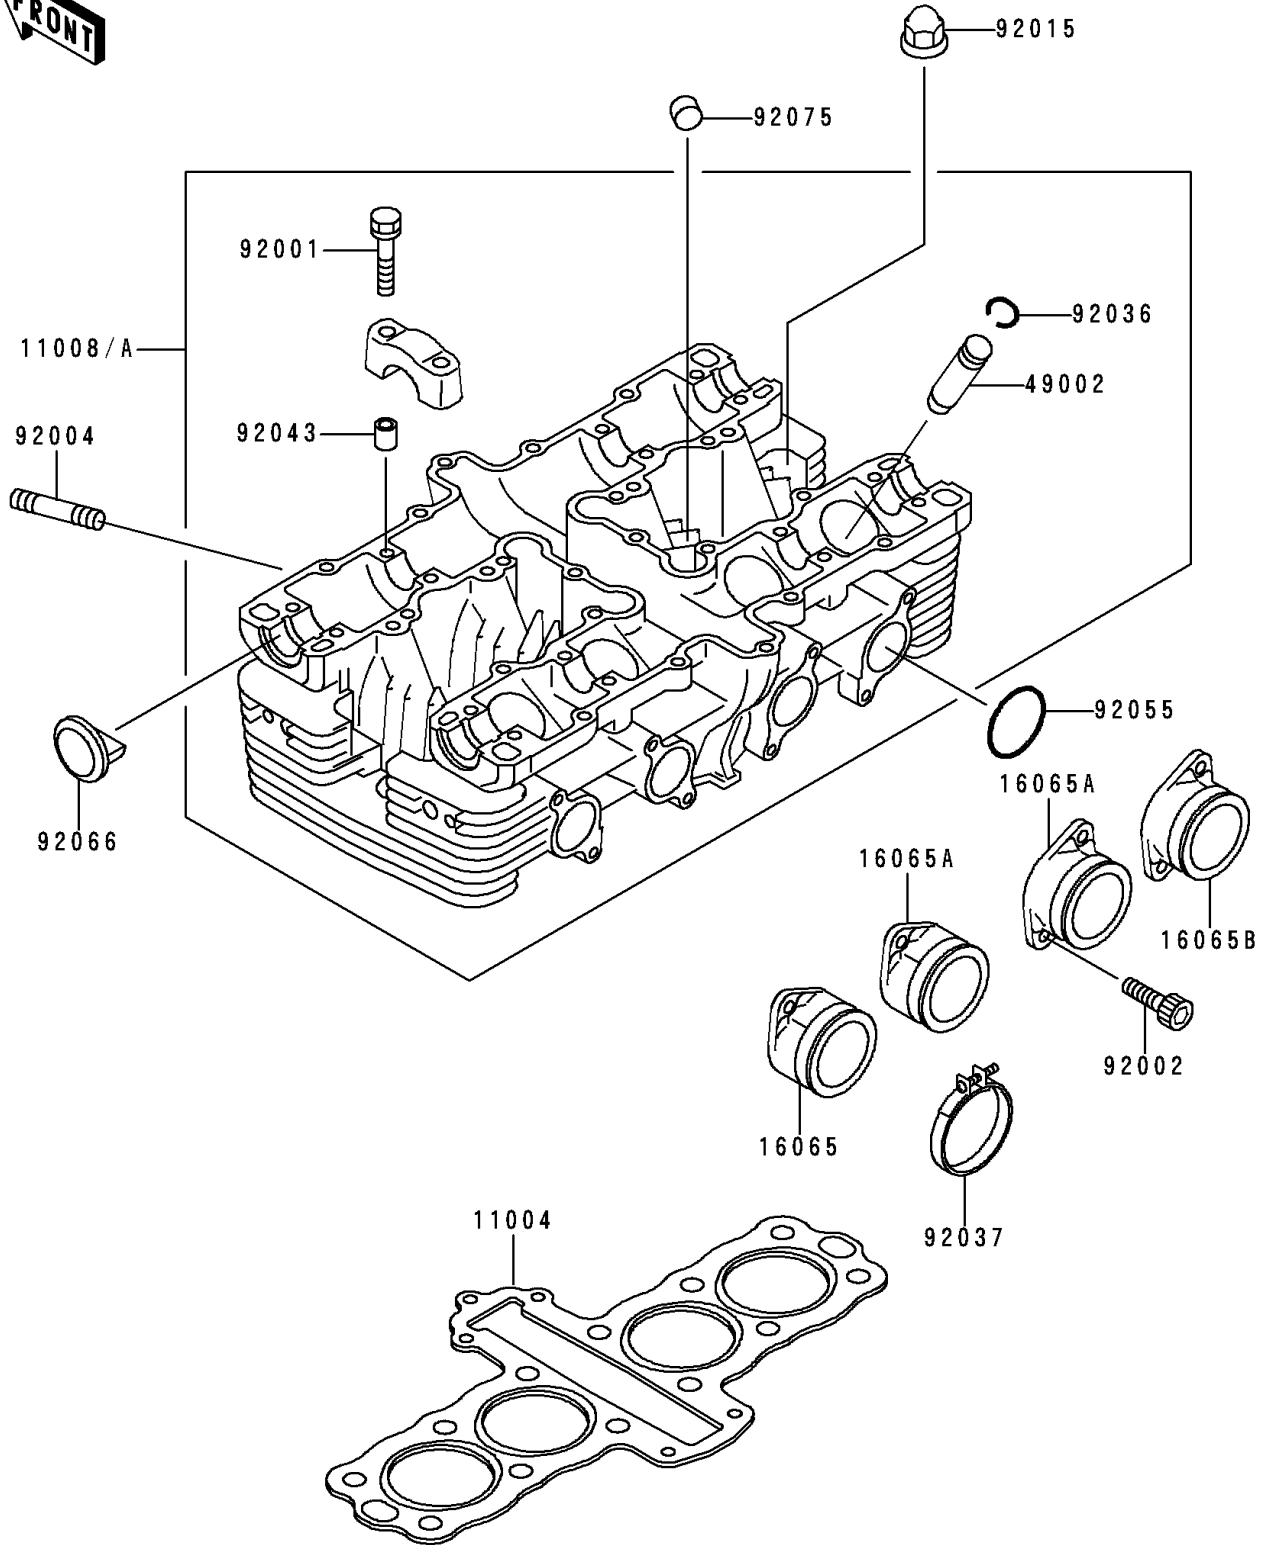

1992 Zephyr PARTS DIAGRAM

Cylinder Head

E1111

1992 Zephyr PARTS LIST

Cylinder Head

ITEM NAME	PART NUMBER	QUANTITY
GASKET-HEAD (Ref # 11004)	11004-1212	1
HEAD-COMP-CYLINDER (Ref # 11008)	11008-1225	1
HOLDER-CARBURETOR,#1 (Ref # 16065)	16065-1234	1
HOLDER-CARBURETOR,#2 (Ref # 16065A)	16065-1235	2
HOLDER-CARBURETOR,#4 (Ref # 16065B)	16065-1236	1
GUIDE-VALVE (Ref # 49002)	49002-1005	8
BOLT,FLANGED,6X38 (Ref # 92001)	92001-1105	16
BOLT,6X16 (Ref # 92002)	92002-1143	8
STUD,6X27 (Ref # 92004)	92004-1162	8
NUT,CAP,8MM,BLACK (Ref # 92015)	92015-1174	12
RING-SNAP (Ref # 92036)	92036-023	8
CLAMP (Ref # 92037)	92037-1326	4
PIN,6.2X8X14 (Ref # 92043)	92043-1263	16
RING-O,32MM (Ref # 92055)	92055-1256	4
PLUG,CAMSHAFT (Ref # 92066)	92066-1329	4
DAMPER (Ref # 92075)	92075-182	4